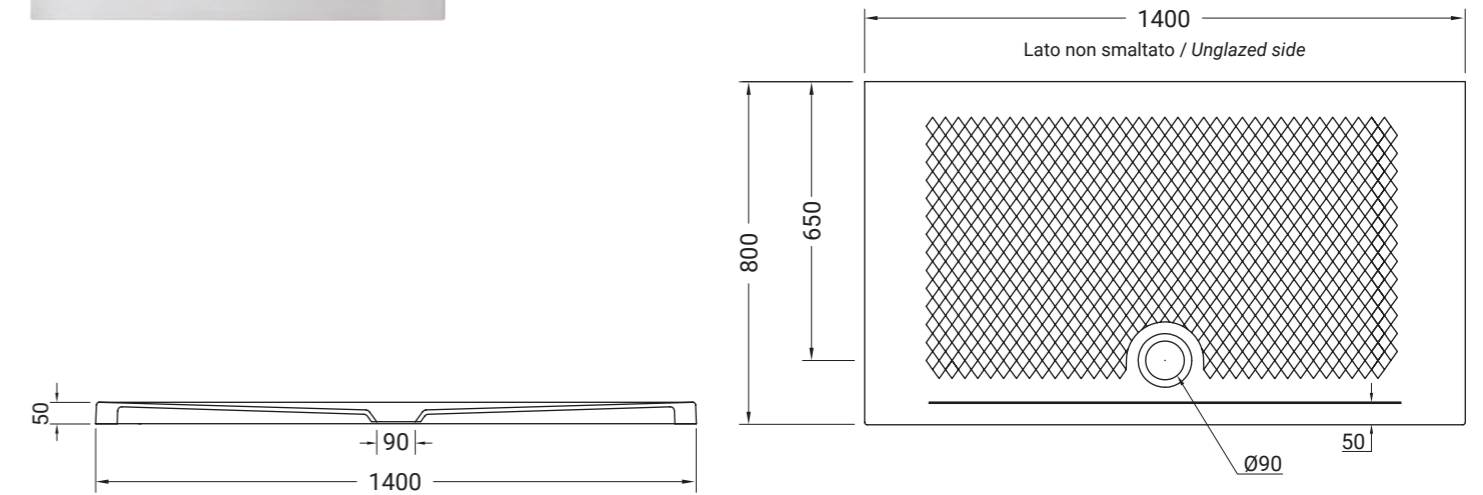

TEXTURE - PIATTO DOCCIA

piatto doccia texture 80x140
shower tray texture 80x140

ARTICOLO TXT140 — 43 kg | 10 pz pallet Italia | 10 pz pallet Export		euro
BIANCO LUCIDO	001 bianco lucido white	590
COLORI DISPONIBILI	006 bianco matt white matt, 026 nero matt black matt, 053 grigio matt grey matt, 096 marrone matt brown matt, 052 verde matt green matt, 097 rosa matt pink matt	885