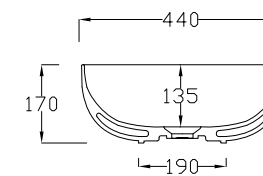

SPHERE

SPHERE

lavabo tondo da appoggio cm. 44X17h
round countertop washbasin cm. 44x17h

Accessori disponibili non inclusi/
Available accessories not included
art.P90- P125

SPHERE

lavabo tondo da appoggio cm. 44X22h
round countertop washbasin cm. 44x22h

Accessori disponibili non inclusi/
Available accessories not included
art.P90- P125

-SP17

SP22

ARTICOLO SP17 — _kg | 34 pz pallet Italia | _ pz pallet Export_ euro

BIANCO LUCIDO	001	bianco lucido white								280
COLORI DISPONIBILI	006	026	053	096	052	097	009			420
	bianco matt white matt	nero matt black matt	grigio matt grey matt	marrone matt brown matt	verde matt green matt	rosa matt pink matt	nero lucido black shine			
DECORI DISPONIBILI	013	014	063							590
	bianco/oro white/gold	bianco/platino white/platinum	bianco/oro rosa white/rose gold							
TEXTURE DISPONIBILI	100	99	101	102						520
	ceppo di gré grey	ceppo di gré dark	white matt marble	black-grey matt marble						
DECORI DISPONIBILI	020									730
	nero/oro black/gold									

ARTICOLO SP22 — _kg | 20 pz pallet Italia | _ pz pallet Export_ euro

BIANCO LUCIDO	001	bianco lucido white								330
COLORI DISPONIBILI	006	026	053	096	052	097	009			495
	bianco matt white matt	nero matt black matt	grigio matt grey matt	marrone matt brown matt	verde matt green matt	rosa matt pink matt	nero lucido black shine			
DECORI DISPONIBILI	013	014	063							650
	bianco/oro white/gold	bianco/platino white/platinum	bianco/oro rosa white/rose gold							
TEXTURE DISPONIBILI	100	99	101	102						590
	ceppo di gré grey	ceppo di gré dark	white matt marble	black-grey matt marble						
DECORI DISPONIBILI	020									815
	nero/oro black/gold									

SP17

SP22