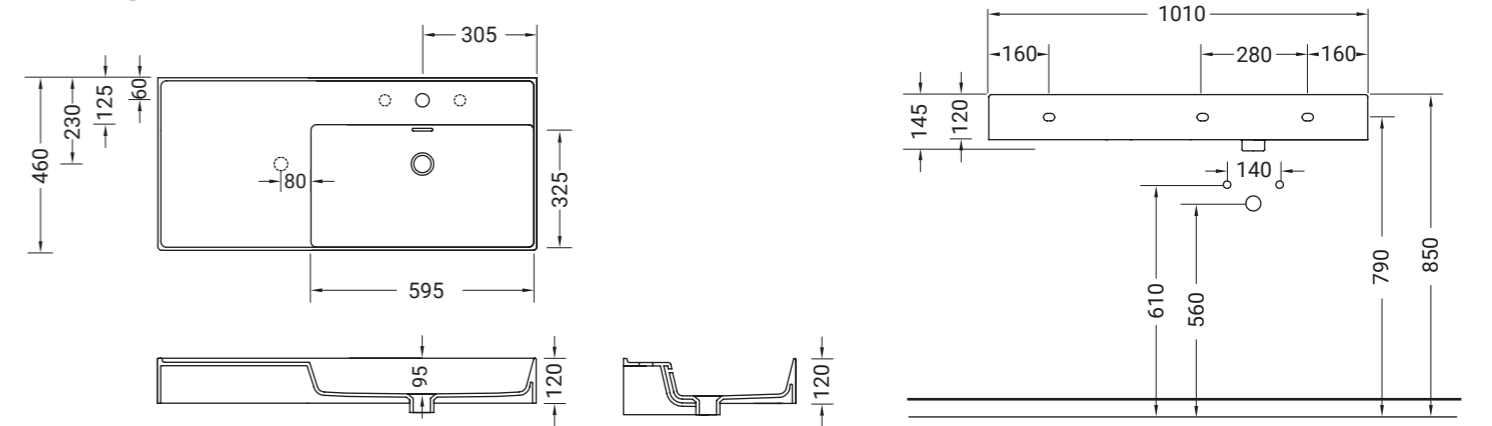

FASTER KIUB

lavabo appoggio/sospeso con piano sx
countertop/wall-hung washbasin with plane sx

Accessori disponibili non inclusi/
Available accessories not included
art.P22 - P82 - P85 - P125

ARTICOLO KI100SX — 26,0 kg | 12 pz pallet Italia | 22 pz pallet Export		euro
BIANCO LUCIDO	001 bianco lucido white	400
COLORI DISPONIBILI	006 bianco matt white matt, 026 nero matt black matt, 053 grigio matt grey matt, 096 marrone matt brown matt, 052 verde matt green matt, 097 rosa matt pink matt	600
TEXTURE DISPONIBILI	100 ceppo di gré grey, 99 ceppo di gré dark, 101 white matt marble, 102 black matt marble	650