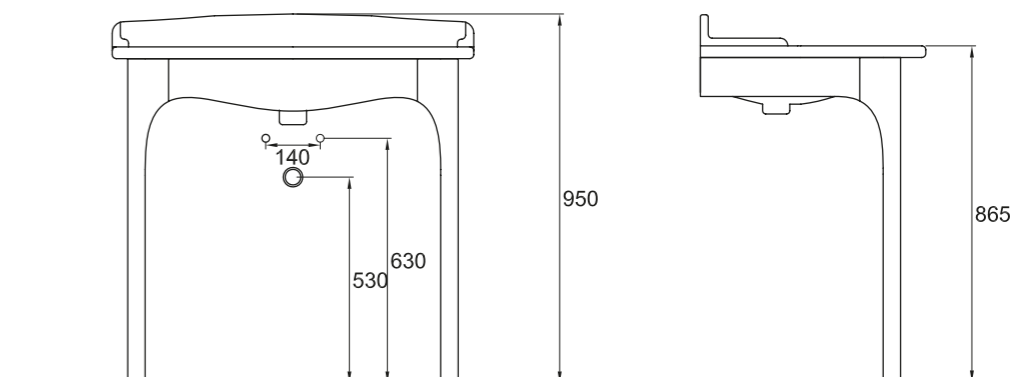

ARTICOLO D99 – 51,9 kg		euro
LEGNO NERO	legno nero black wood	1150