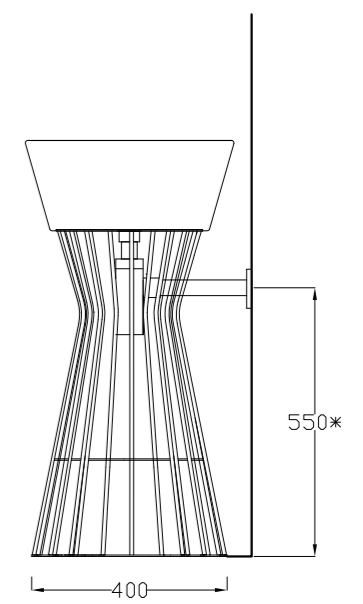

WIRE Ø43

lavabo appoggio
countertop washbasin

Accessori disponibili non inclusi/
Available accessories not included
art.P85 - P125

ARTICOLO W1 — 9,3 kg | 20 pz pallet Italia | 34 pz pallet Export euro

BIANCO LUCIDO **001**
bianco lucido
white 230

TEXTURE DISPONIBILI **100** **99** **101** **102**
ceppo di gré ceppo di gré white matt black matt
grey dark marble marble 490

DECORI DISPONIBILI **013** **014** **063**
bianco/oro bianco/platino bianco/oro rosa
white/gold white/platinum white/rose gold 600

DECORO NERO/ORO **020**
- nero/oro
black/gold 715

COLORI DISPONIBILI **006** **026** **009** **097**
bianco matt nero matt nero lucido rosa matt
white matt black matt black shine pink matt 345

ARTICOLO HU3 — 8 kg | 8 pz pallet Italia | 14 pz pallet Export euro

COLORI DISPONIBILI **026**
nero matt
black matt 760

HU3 + W1

HUB

struttura metallica per lavabo Wire
metal structure suit for Wire washbasin

Accessori disponibili non inclusi/
Available accessories not included
art.P82