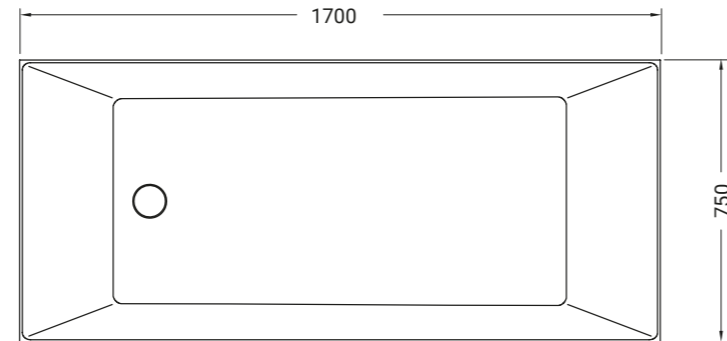

FASTER KIUB

vasca in acrilico bianca lucida
bathtub in acrylic white shine

ARTICOLO KV60 - 68 kg euro

BIANCO LUCIDO 006 bianco lucido white shine 1900