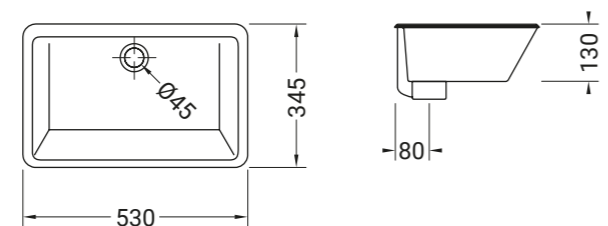

LAVABI

lavabo sottopiano 57x40
under countertop wash basin 57x40

Accessori disponibili non inclusi/
Available accessories not included
art.P93

ARTICOLO A104 – 10 kg | 16 pz pallet Italia | 32 pz pallet Export euro

BIANCO
LUCIDO

120

LAVABI

lavabo incasso 58x48
inset wash basin 58x48

ARTICOLO A105 – 7,5 kg | 16 pz pallet Italia | 28 pz pallet Export euro

BIANCO
LUCIDO

180

LAVABI

lavabo sottopiano 53x34,5
wash basin under countertop 53x34,5

Accessori disponibili non inclusi/
Available accessories not included
art.P93

ARTICOLO A109 – 7 kg | 20 pz pallet Italia | 32 pz pallet Export euro

BIANCO
LUCIDO

140

LAVABI

lavabo sottopiano 90x33
wash basin under countertop 90x33

Accessori disponibili non inclusi/
Available accessories not included
art.P93

ARTICOLO A110 – 15,9 kg | 12 pz pallet Italia | 18 pz pallet Export euro

BIANCO
LUCIDO

190

LAVABI

lavabo sottopiano nettuno 55x38
wash basin under countertop nettuno 55x38

Accessori disponibili non inclusi/
Available accessories not included
art.P93

ARTICOLO A118 – 8 kg | 20 pz pallet Italia | 32 pz pallet Export euro

BIANCO
LUCIDO

120

LAVABI

lavabo semincasso 66x49
semi inset wash basin 66x49

Accessori disponibili non inclusi/
Available accessories not included
art.P93

ARTICOLO F30 – 15,5 kg | 16 pz pallet Italia | 24 pz pallet Export euro

BIANCO
LUCIDO

140