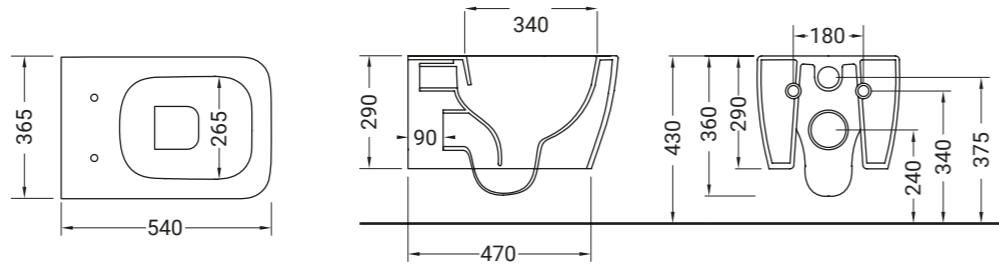

FASTER KIUB

vaso sospeso senza brida + kit fissaggio
wc rimless wall hung + fixing kit

ARTICOLO KIWR20 — 24 kg | 12 pz pallet Italia | 20 pz pallet Export	euro
BIANCO LUCIDO 001 bianco lucido white	340
COLORI DISPONIBILI 006 bianco matt white matt 026 nero matt black matt 053 grigio matt grey matt 096 marrone matt brown matt 052 verde matt green matt 097 rosa matt pink matt	510
TEXTURE DISPONIBILI 100 ceppo di gré grey 99 ceppo di gré dark 101 white matt marble 102 black matt marble	610
DECORI DISPONIBILI 013 bianco/oro white/gold 014 bianco/platino white/platinum	790
DECORO NERO/ORO 020 NERO/ORO BLACK/GOLD	960