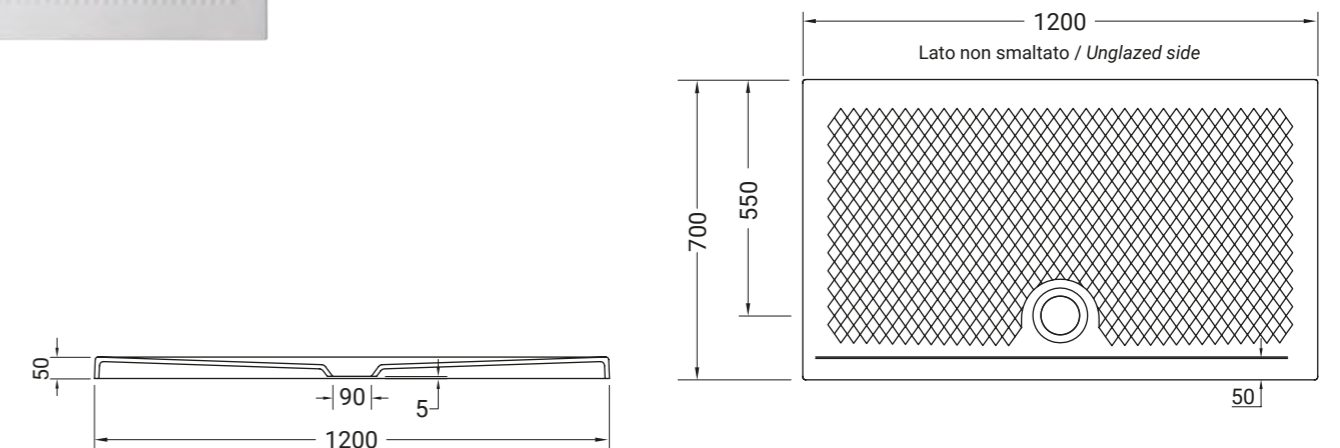

TEXTURE - PIATTO DOCCIA

piatto doccia texture 70x120
shower tray texture 70x120

ARTICOLO TXT211 — 37 kg | 10 pz pallet Italia | 10 pz pallet Export		euro
BIANCO LUCIDO	001 bianco lucido white	330
COLORI DISPONIBILI	006 bianco matt white matt, 026 nero matt black matt, 053 grigio matt grey matt, 096 marrone matt brown matt, 052 verde matt green matt, 097 rosa matt pink matt	530