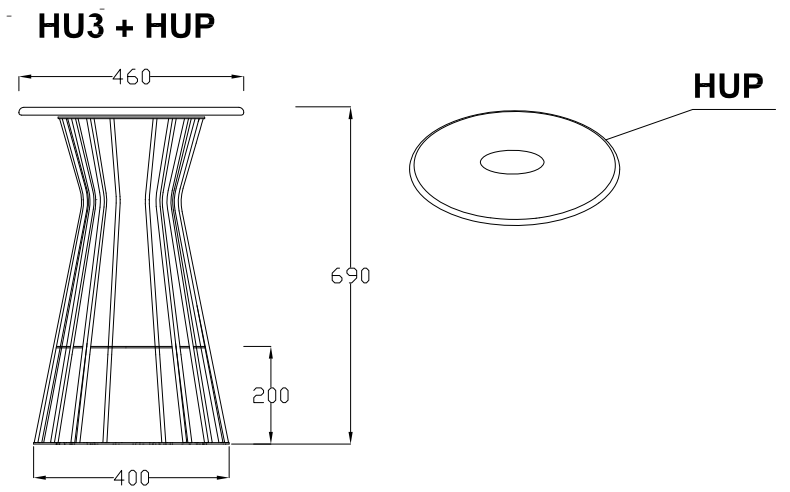

ARTICOLO HU3 + HUP3 - 8 kg | 8 pz pallet Italia | 14 pz pallet Export euro

HU3 ● 026 760
Struttura x lavabo

HUP ● 026 220
Piano x lavabo
nero matt
black matt