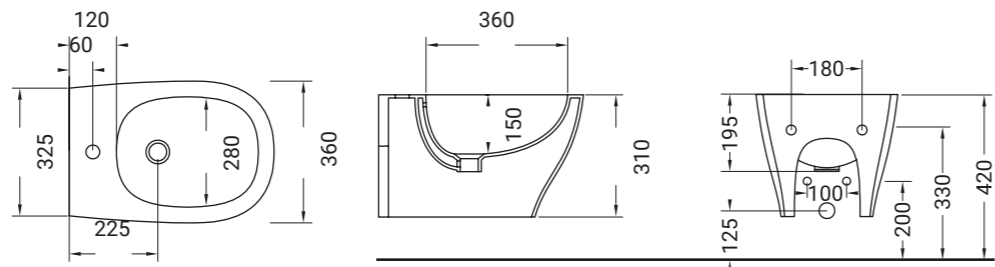

MY

wc sospeso rimless + kit fissaggio
wc wall hung rimless + fixing kit

ARTICOLO MWR20 – 12 kg | 12 pz pallet Italia | 20 pz pallet Export euro

BIANCO LUCIDO 001
bianco lucido white 220

MY

bidet sospeso + kit fissaggio
bidet wall-hung + fixing kit

Accessori disponibili non inclusi/
Available accessories not included
art.P91

ARTICOLO MW24 – 12 kg | 12 pz pallet Italia | 20 pz pallet Export euro

BIANCO LUCIDO 001
bianco lucido white 220

MY

wc filo parete rimless
wc back to wall rimless

Accessori disponibili non inclusi/
Available accessories not included
art.P57 - P81 - P33

ARTICOLO MR30 – 28 kg | 10 pz pallet Italia | 20 pz pallet Export euro

BIANCO LUCIDO 001
bianco lucido white 200

MY

bidet filo parete
bidet back to wall

Accessori disponibili non inclusi/
Available accessories not included
art.P33

ARTICOLO M24 – 24,5 Kg | 10 pz pallet Italia | 20 pz plt Export euro

BIANCO LUCIDO 001
bianco lucido white 178

MY

coprivaso slim caduta rallentata e sgancio rapido
slim seat cover soft close quick release

ARTICOLO MZSQ – 3 kg euro

BIANCO LUCIDO 001
bianco lucido white 130

MY

coprivaso termoindurente
cover

ARTICOLO MO – 2,2 Kg. euro

BIANCO LUCIDO 001
bianco lucido white 70