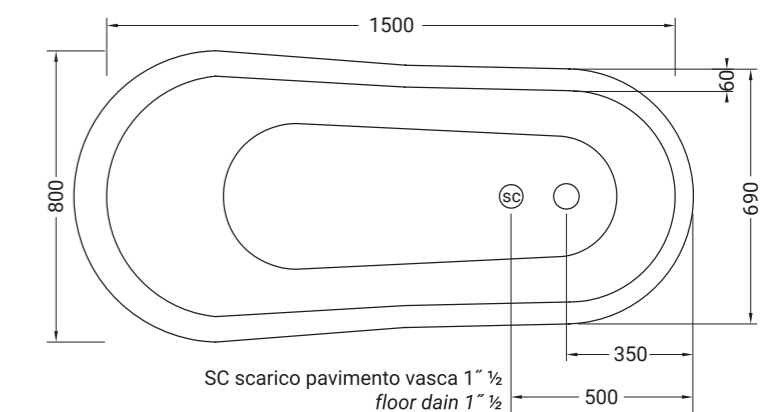

VASCA ELLADE – 40 kg		euro

ARTICOLO D60	bianco lucido white	2400
ARTICOLO D61	cromo/chrome	2400
ARTICOLO D62	bronzo/bronze	2700
ARTICOLO D63	oro/gold	2700