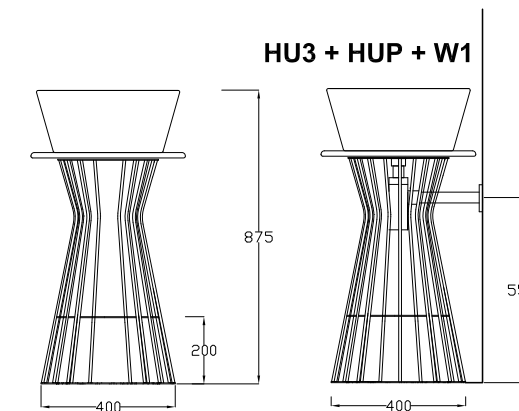

ARTICOLO HU3 + HUP3 - 8 kg | 8 pz pallet Italia | 14 pz pallet Export euro

HU3 ● 026 760
Struttura x lavabo

HUP ● 026 220
Piano x lavabo
nero matt
black matt