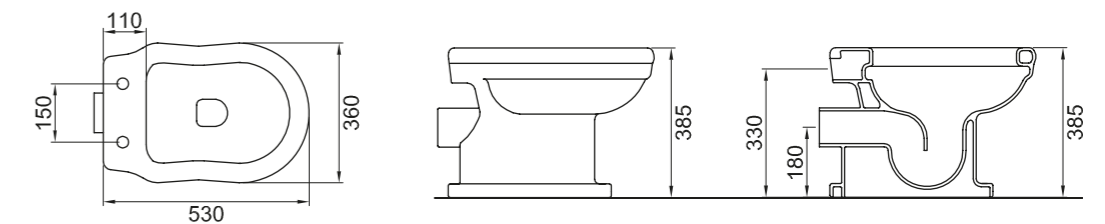

ARTICOLO D11 — 19,2 kg | 15 pz pallet Italia | 20 pz pallet Export		euro
BIANCO LUCIDO	001 bianco lucido white	305
COLORI DISPONIBILI	009 nero lucido black shine	450
DECORI DISPONIBILI	013 bianco/oro white/gold	680
DECORO NERO/ORO	020 nero/oro black/gold	825