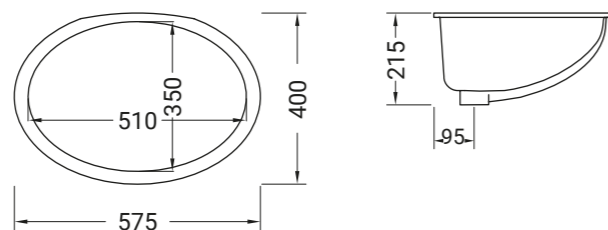

ARTICOLO A104 – 10 kg | 16 pz pallet Italia | 32 pz pallet Export euro

BIANCO
LUCIDO

120