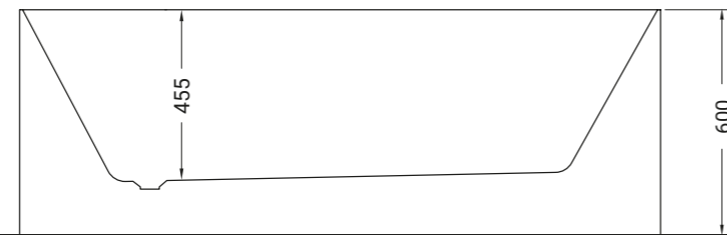

FASTER KIUB

vasca in acrilico bianca lucida
bathtub in acrylic white shine

ARTICOLO KV60 - 68 kg euro

BIANCO LUCIDO 006 bianco lucido white shine 1900