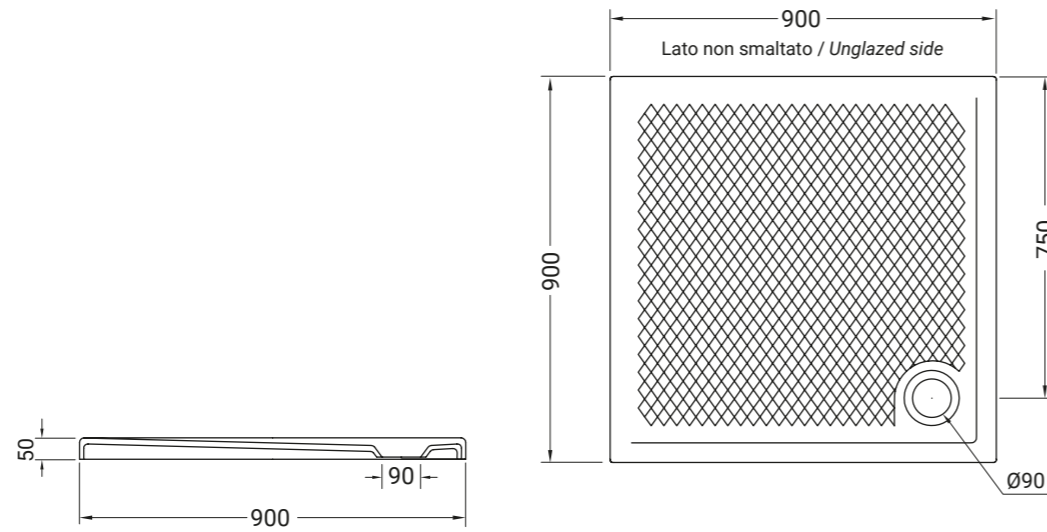

TEXTURE - PIATTO DOCCIA

piatto doccia texture 90x90
shower tray texture 90x90

ARTICOLO TXT225 — 30 kg | 10 pz pallet Italia | 10 pz pallet Export		euro
BIANCO LUCIDO	001 bianco lucido white	240
COLORI DISPONIBILI	006 bianco matt white matt, 026 nero matt black matt, 053 grigio matt grey matt, 096 marrone matt brown matt, 052 verde matt green matt, 097 rosa matt pink matt	385