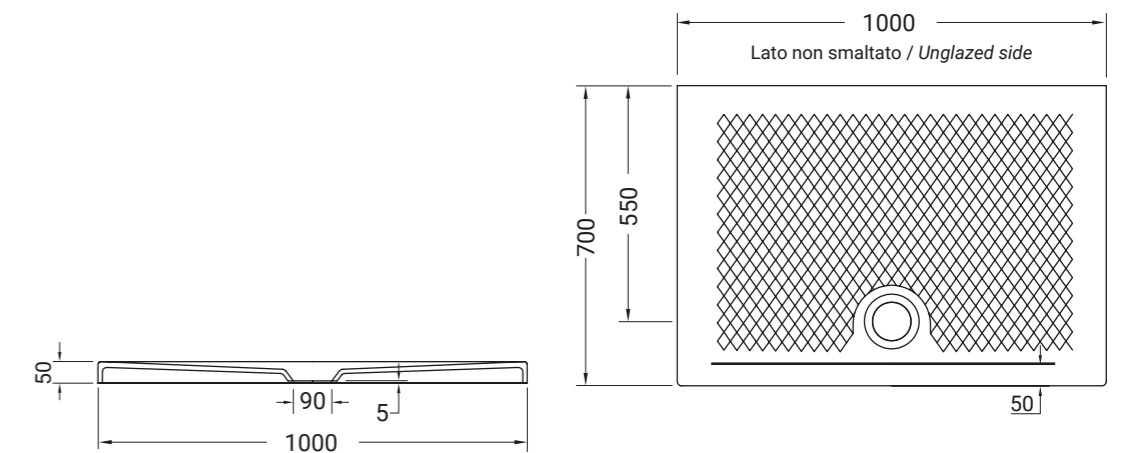

TEXTURE - PIATTO DOCCIA

piatto doccia texture 70x100
shower tray texture 70x100

ARTICOLO TXT213 — 31 kg | 10 pz pallet Italia | 10 pz pallet Export		euro
BIANCO LUCIDO	001 bianco lucido white	260
COLORI DISPONIBILI	006 bianco matt white matt, 026 nero matt black matt, 053 grigio matt grey matt, 096 marrone matt brown matt, 052 verde matt green matt, 097 rosa matt pink matt	420