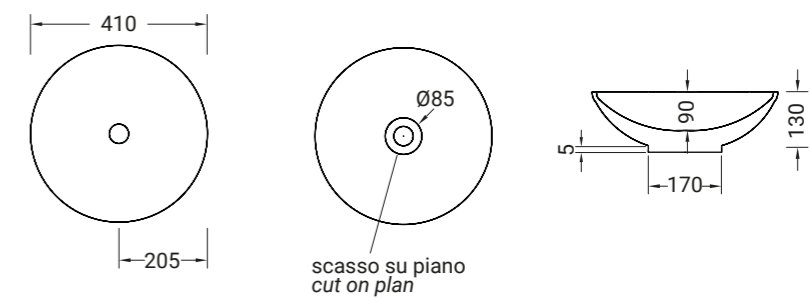

POLIS

lavabo tondo da appoggio cm. 41
round countertop washbasin cm. 41

Accessori disponibili non inclusi/
Available accessories not included
art.P90 - P125

ARTICOLO A42		4,9 kg | 34 pz pallet Italia | 60 pz pallet Export	euro
BIANCO LUCIDO	 001 bianco lucido <i>white</i>		190
COLORI DISPONIBILI	 006 026 bianco matt nero matt <i>white matt black matt</i>		285