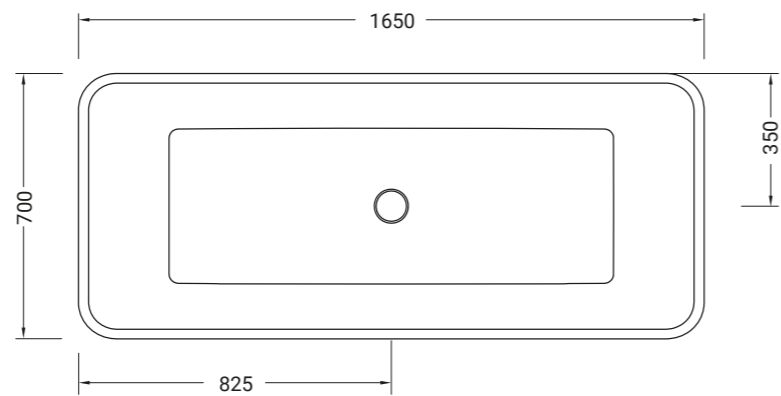

FASTER KIUB

vasca in solid surface bianca lucida e opaca
bathtub in solid surface white shine and matt

ARTICOLO FV61L - 170 kg euro

ARTICOLO KV61L 001 bianco lucido white shine 2900

ARTICOLO KV610 006 bianco matt white matt 2900