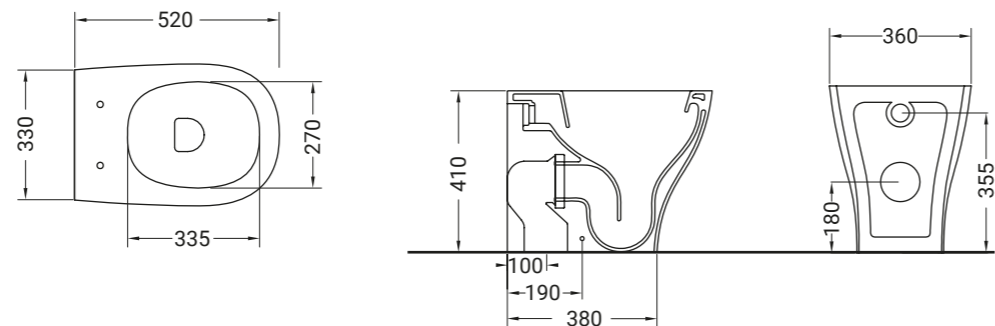

MY

wc filo parete rimless
wc back to wall rimless

Accessori disponibili non inclusi/
Available accessories not included
art.P57 - P81 - P33

ARTICOLO MR30 – 28 kg | 10 pz pallet Italia | 20 pz pallet Export euro

BIANCO LUCIDO 001
bianco lucido white 200