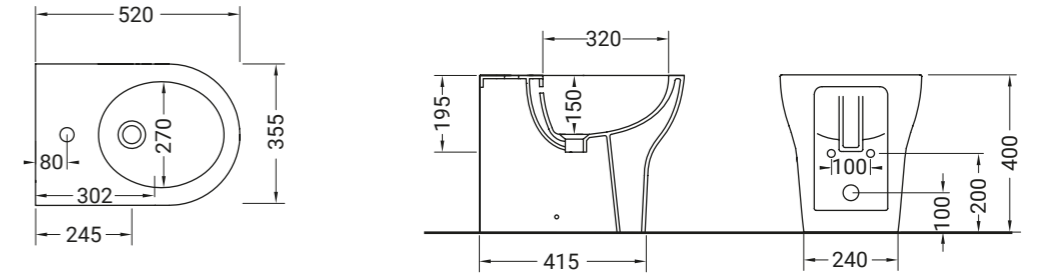

VENUS

bidet filo muro
bidet back to wall

Accessori disponibili non inclusi/
Available accessories not included
art.P33

ARTICOLO VE24 — 25 kg | 10 pz pallet Italia | 20 pz pallet Export euro

BIANCO
LUCIDO

150