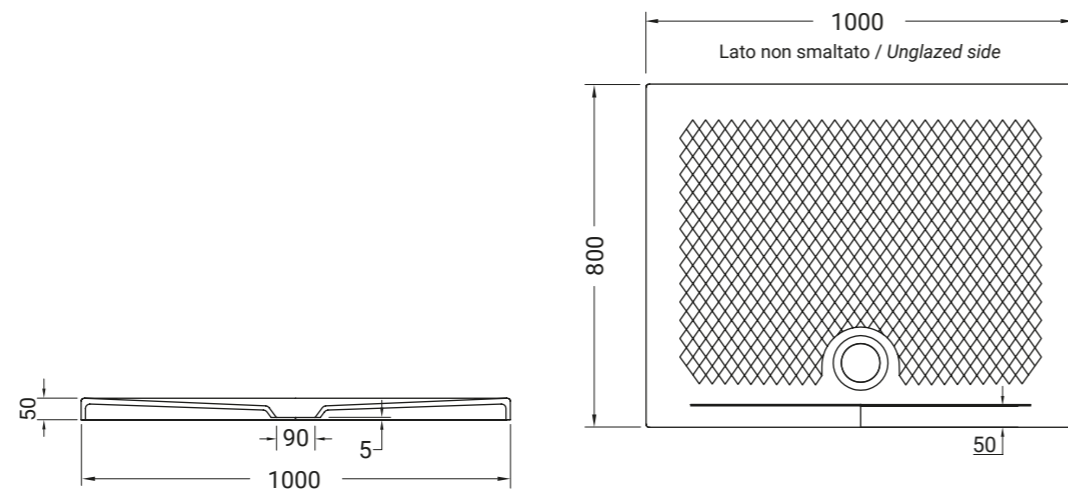

TEXTURE - PIATTO DOCCIA

piatto doccia texture 80x120
shower tray texture 80x120

ARTICOLO TXT210 — 41 kg | 10 pz pallet Italia | 10 pz pallet Export		euro
BIANCO LUCIDO	001 bianco lucido white	370
COLORI DISPONIBILI	006 bianco matt white matt, 026 nero matt black matt, 053 grigio matt grey matt, 096 marrone matt brown matt, 052 verde matt green matt, 097 rosa matt pink matt	590

TEXTURE - PIATTO DOCCIA

piatto doccia texture 80x100
shower tray texture 80x100

ARTICOLO TXT217 — 33 kg | 10 pz pallet Italia | 10 pz pallet Export		euro
BIANCO LUCIDO	001 bianco lucido white	300
COLORI DISPONIBILI	006 bianco matt white matt, 026 nero matt black matt, 053 grigio matt grey matt, 096 marrone matt brown matt, 052 verde matt green matt, 097 rosa matt pink matt	480

TEXTURE - PIATTO DOCCIA

piatto doccia texture 80x140
shower tray texture 80x140

ARTICOLO TXT140 — 43 kg | 10 pz pallet Italia | 10 pz pallet Export		euro
BIANCO LUCIDO	001 bianco lucido white	590
COLORI DISPONIBILI	006 bianco matt white matt, 026 nero matt black matt, 053 grigio matt grey matt, 096 marrone matt brown matt, 052 verde matt green matt, 097 rosa matt pink matt	885

PILETTA PD

piletta per piatto doccia diam.90
siphoned outlet for shower tray diam.90

ARTICOLO P13 — 0,4kg		euro
DECORO DISPOIBILE	001 cromo chrome	50

PILETTA PD

piletta per piatto doccia con copertura in ceramica bianca o colorata
siphoned outlet for shower tray with ceramic cover white or colorated

ARTICOLO P126 — 0,4kg		euro
COLORI DISPONIBILI	001 bianco lucido white shine, 006 bianco matt white matt, 026 nero matt black matt, 053 grigio matt grey matt, 096 marrone matt brown matt, 052 verde matt green matt, 097 rosa matt pink matt	85