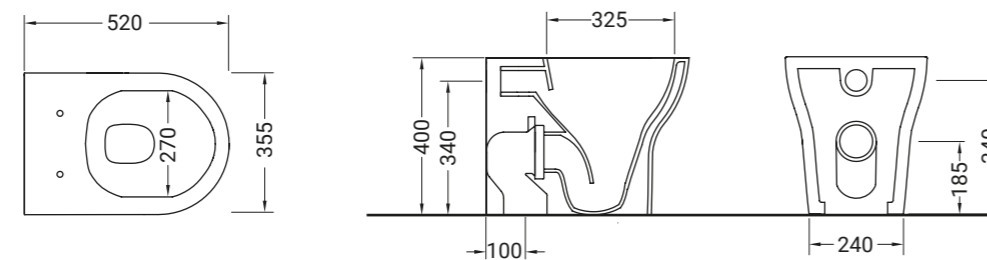

VENUS

wc filo muro rimless
wc back to wall rimless

Accessori disponibili non inclusi/
Available accessories not included
art.P57 - P81 - P33

ARTICOLO VER20 — 30 kg | 10 pz pallet Italia | 20 pz pallet Export euro

BIANCO
LUCIDO

150