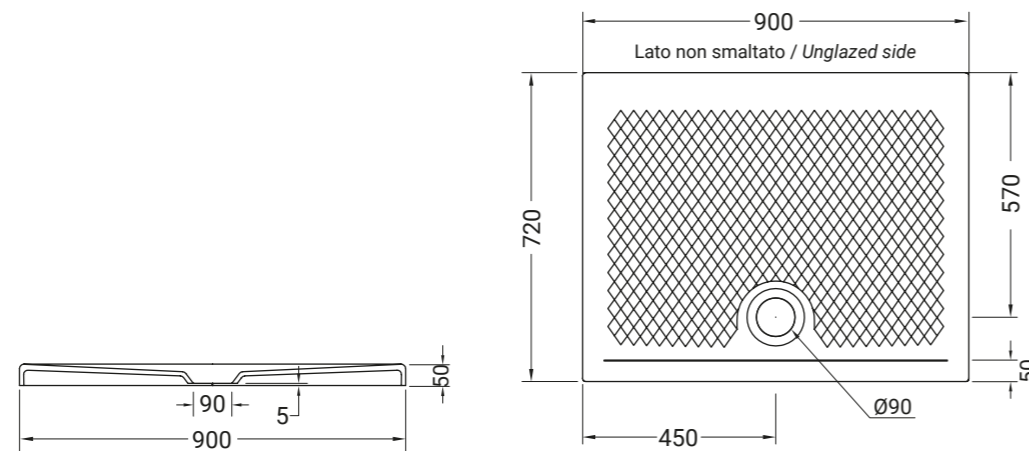

TEXTURE - PIATTO DOCCIA

piatto doccia texture 72x90
shower tray texture 72x90

ARTICOLO TXT209 — 28 kg | 10 pz pallet Italia | 10 pz pallet Export		euro
BIANCO LUCIDO	001 bianco lucido white	220
COLORI DISPONIBILI	006 bianco matt white matt, 026 nero matt black matt, 053 grigio matt grey matt, 096 marrone matt brown matt, 052 verde matt green matt, 097 rosa matt pink matt	350