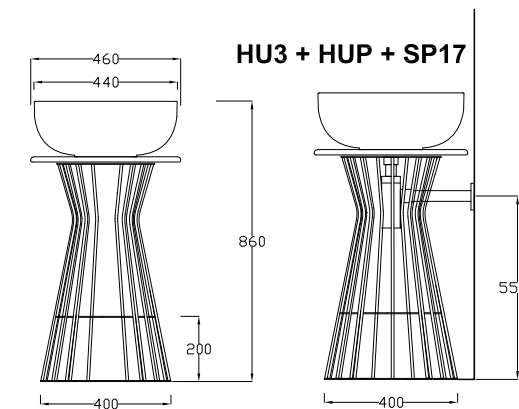

ARTICOLO HU3 + HUP3 - 8 kg | 8 pz pallet Italia | 14 pz pallet Export euro

HU3 ● 026 760
Struttura x lavabo

HUP ● 026 220
Piano x lavabo
nero matt
black matt