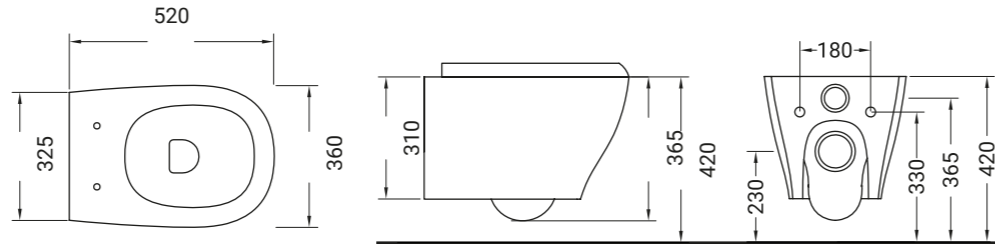

MY

wc sospeso rimless + kit fissaggio
wc wall hung rimless + fixing kit

ARTICOLO MWR20 – 12 kg | 12 pz pallet Italia | 20 pz pallet Export euro

BIANCO LUCIDO 001
bianco lucido white 220