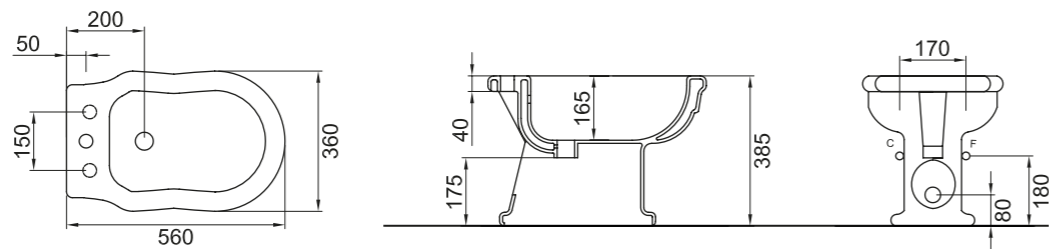

ARTICOLO D14 — 16,9 kg | 15 pz pallet Italia | 20 pz pallet Export		euro
BIANCO LUCIDO	001 bianco lucido white	305
COLORI DISPONIBILI	009 nero lucido black shine	450
DECORI DISPONIBILI	013 bianco/oro white/gold	680
DECORO NERO/ORO	020 nero/oro black/gold	825