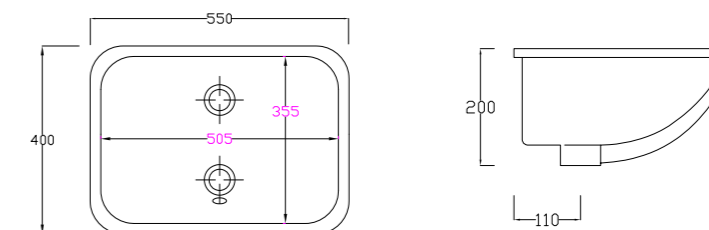

ARTICOLO A118 – 8 kg | 20 pz pallet Italia | 32 pz pallet Export euro

BIANCO
LUCIDO

120