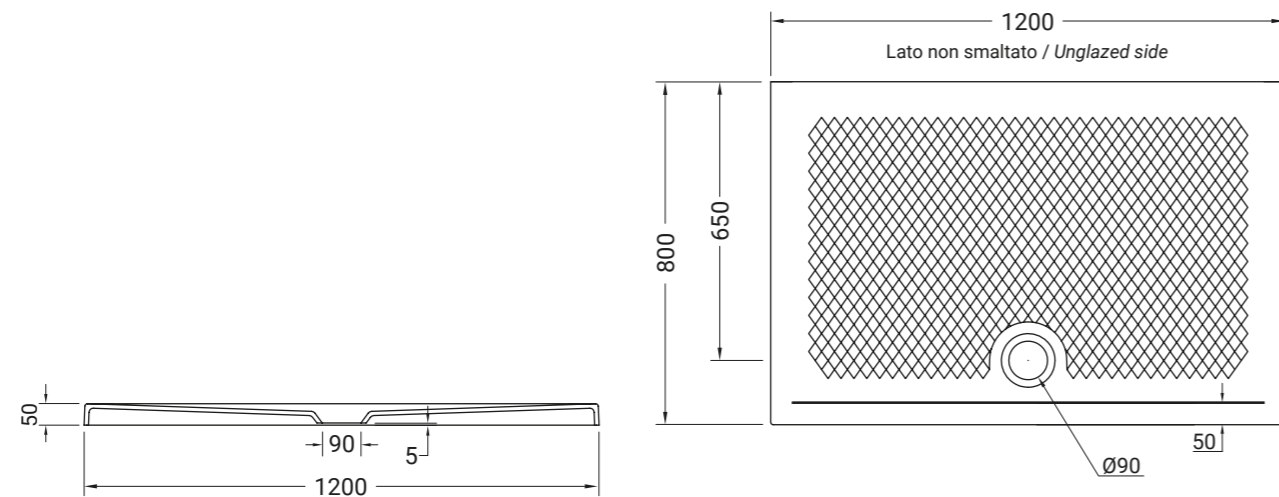

TEXTURE - PIATTO DOCCIA

piatto doccia texture 80x120
shower tray texture 80x120

ARTICOLO TXT210 — 41 kg | 10 pz pallet Italia | 10 pz pallet Export		euro
BIANCO LUCIDO	001 bianco lucido white	370
COLORI DISPONIBILI	006 bianco matt white matt, 026 nero matt black matt, 053 grigio matt grey matt, 096 marrone matt brown matt, 052 verde matt green matt, 097 rosa matt pink matt	590

TEXTURE - PIATTO DOCCIA

piatto doccia texture 80x100
shower tray texture 80x100

ARTICOLO TXT217 — 33 kg | 10 pz pallet Italia | 10 pz pallet Export		euro
BIANCO LUCIDO	001 bianco lucido white	300
COLORI DISPONIBILI	006 bianco matt white matt, 026 nero matt black matt, 053 grigio matt grey matt, 096 marrone matt brown matt, 052 verde matt green matt, 097 rosa matt pink matt	480