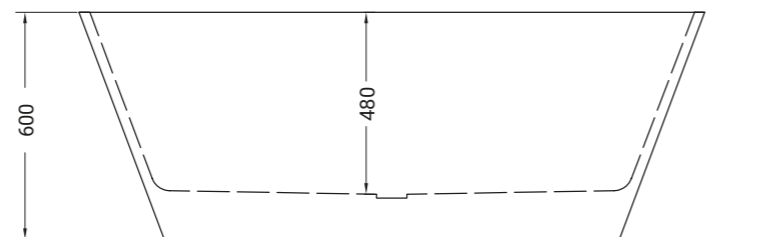

FASTER KIUB

vasca in solid surface bianca lucida e opaca
bathtub in solid surface white shine and matt

ARTICOLO FV61L - 170 kg euro

ARTICOLO KV61L 001 bianco lucido white shine 2900

ARTICOLO KV610 006 bianco matt white matt 2900