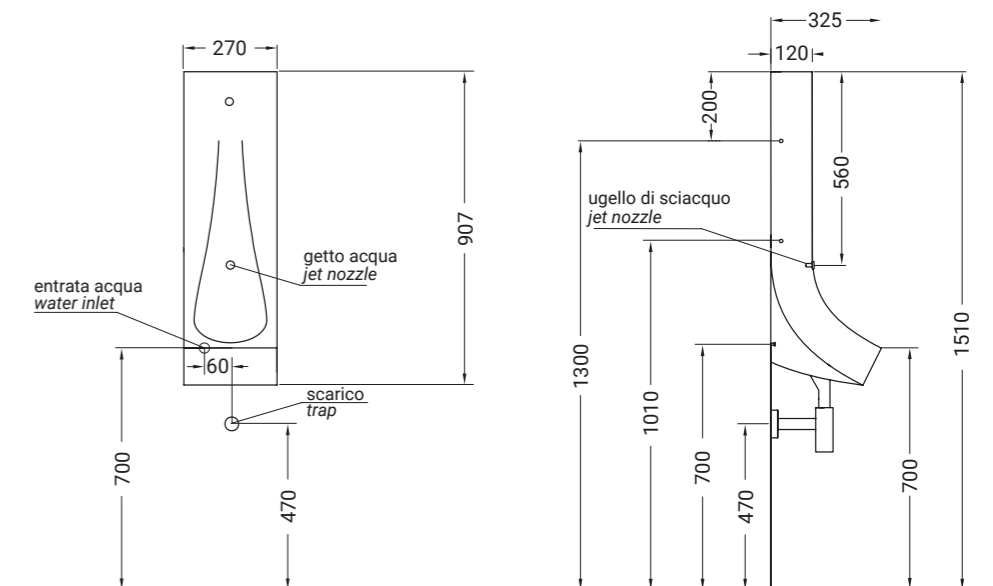

DROP 27X32 H90

orinatoio con sensore di scarico
+ kit di fissaggio+ sifone
urinal with flushing sensor
+ fitting system kit + siphon

ARTICOLO DR01F — 20 kg | 16 pz pallet Italia | 24 pz pallet Export		euro
BIANCO LUCIDO	001 bianco lucido white	750
COLORI DISPONIBILI	006 bianco matt white matt	930
	026 nero matt black matt	
	009 nero lucido black shine