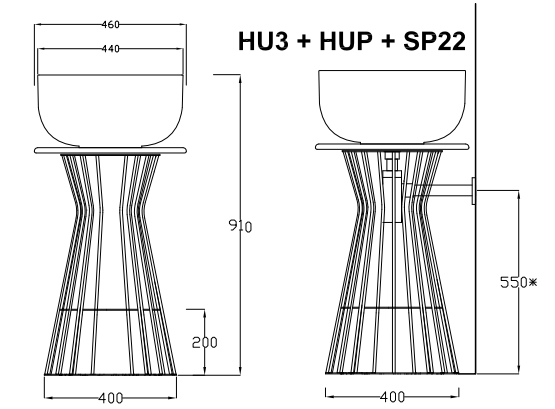

ARTICOLO HU3 + HUP3 - 8 kg | 8 pz pallet Italia | 14 pz pallet Export euro

HU3 ● 026 760
Struttura x lavabo

HUP ● 026 220
Piano x lavabo
nero matt
black matt