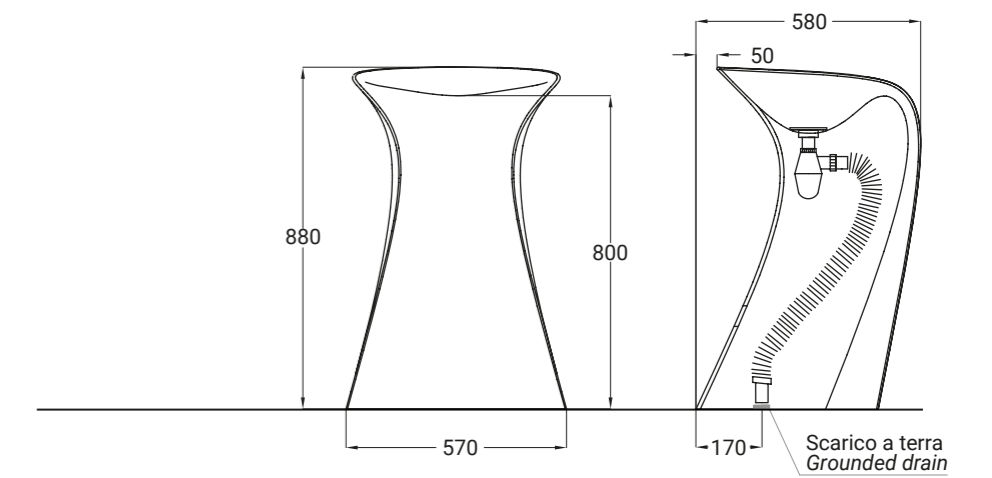

**COLORI
COLORS**

○
bianco lucido
white shine

●
nero lucido
black shine