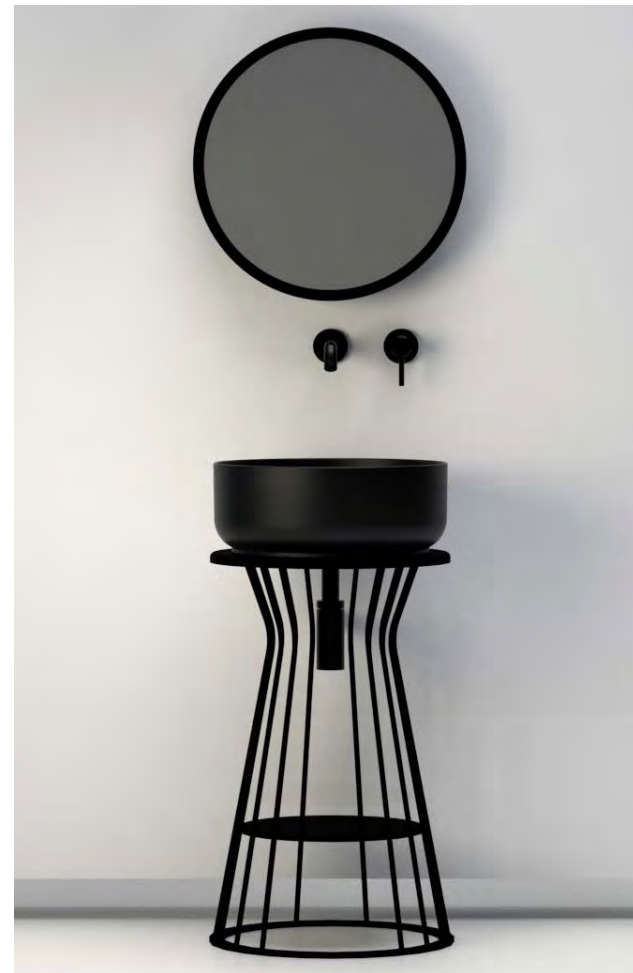

Accessori disponibili non inclusi/
Available accessories not included
art.P82

HUB

struttura metallica con piano per lavabo
Wire, Sphere, Gio' rotondo

metal structure with round shelf for
Wire, Sphere, round washbasin Gio'