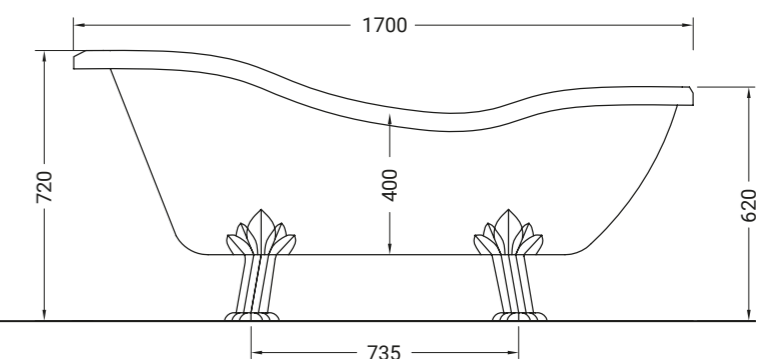

VASCA ELLADE – 40 kg		euro

ARTICOLO D60	bianco lucido white	2400
ARTICOLO D61	cromo/chrome	2400
ARTICOLO D62	bronzo/bronze	2700
ARTICOLO D63	oro/gold	2700