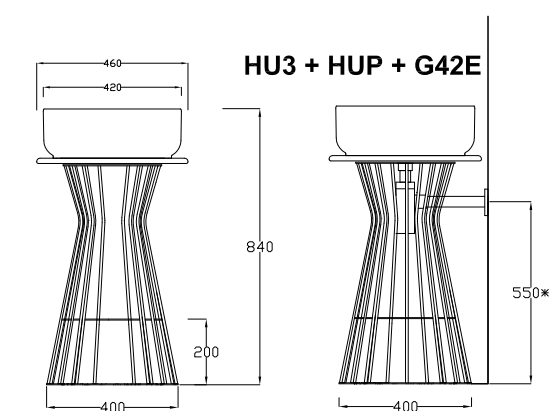

ARTICOLO HU3 + HUP3 - 8 kg | 8 pz pallet Italia | 14 pz pallet Export euro

HU3 ● 026 760
Struttura x lavabo

HUP ● 026 220
Piano x lavabo
nero matt
black matt