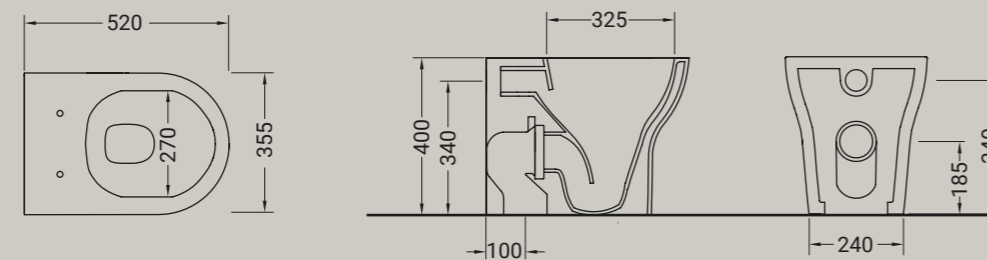

VENUS

wc filo muro rimless
wc back to wall rimless

Accessori disponibili non inclusi/
Available accessories not included
art.P57 - P81 - P33

ARTICOLO VER20 — 30 kg | 10 pz pallet Italia | 20 pz pallet Export euro

BIANCO LUCIDO ●
001
bianco lucido
white