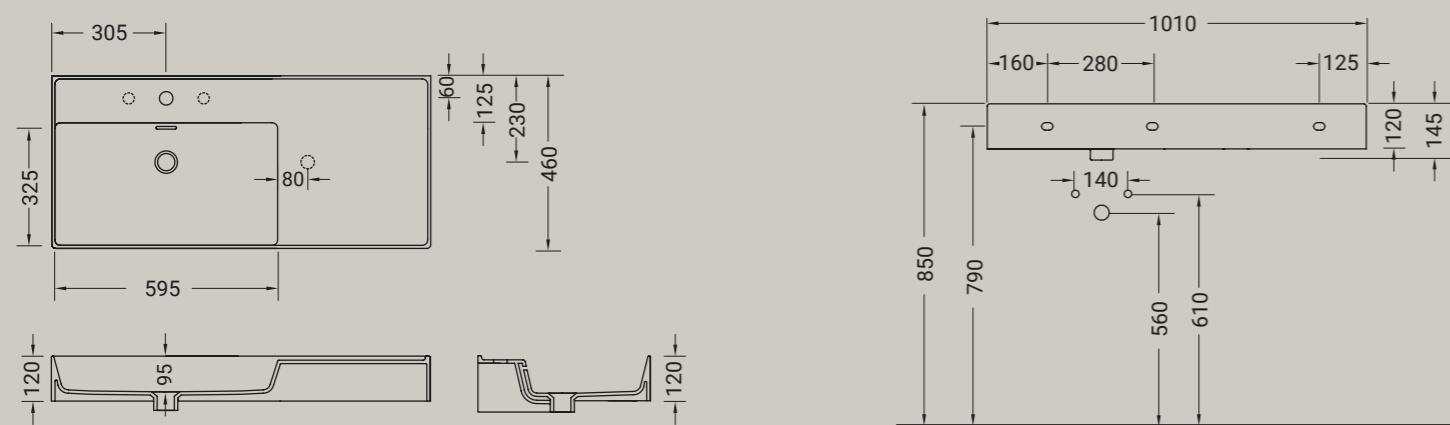

FASTER KIUB

lavabo appoggio/sospeso
countertop/wall-hung washbasin

Accessori disponibili non inclusi/
Available accessories not included
art.P22 - P82 - P85 - P125

ARTICOLO KI100 — 27,5 kg | 12 pz pallet Italia | 22 pz pallet Export euro

BIANCO LUCIDO 001 bianco lucido white

COLORI DISPONIBILI

006 bianco matt white matt	026 nero matt black matt	053 grigio matt grey matt	096 marrone matt brown matt	052 verde matt green matt	097 rosa matt pink matt

FASTER KIUB

lavabo appoggio/sospeso con piano dx
countertop/wall-hung washbasin with plane dx

Accessori disponibili non inclusi/
Available accessories not included
art.P22 - P82 - P85 - P125

ARTICOLO KI100DX — 26,0 kg | 12 pz pallet Italia | 22 pz pallet Export euro

BIANCO LUCIDO 001 bianco lucido white

COLORI DISPONIBILI

006 bianco matt white matt	026 nero matt black matt	053 grigio matt grey matt	096 marrone matt brown matt	052 verde matt green matt	097 rosa matt pink matt

FASTER KIUB

lavabo appoggio/sospeso con piano sx
countertop/wall-hung washbasin with plane sx

Accessori disponibili non inclusi/
Available accessories not included
art.P22 - P82 - P85 - P125

ARTICOLO KI100SX — 26,0 kg | 12 pz pallet Italia | 22 pz pallet Export euro

BIANCO LUCIDO 001 bianco lucido white

COLORI DISPONIBILI

006 bianco matt white matt	026 nero matt black matt	053 grigio matt grey matt	096 marrone matt brown matt	052 verde matt green matt	097 rosa matt pink matt

FASTER KIUB

lavabo appoggio/sospeso
countertop/wall-hung washbasin

Accessori disponibili non inclusi/
Available accessories not included
art.P22 - P82 - P85 - P125

ARTICOLO KI120 — 30,5 kg | 10 pz pallet Italia | 15 pz pallet Export euro