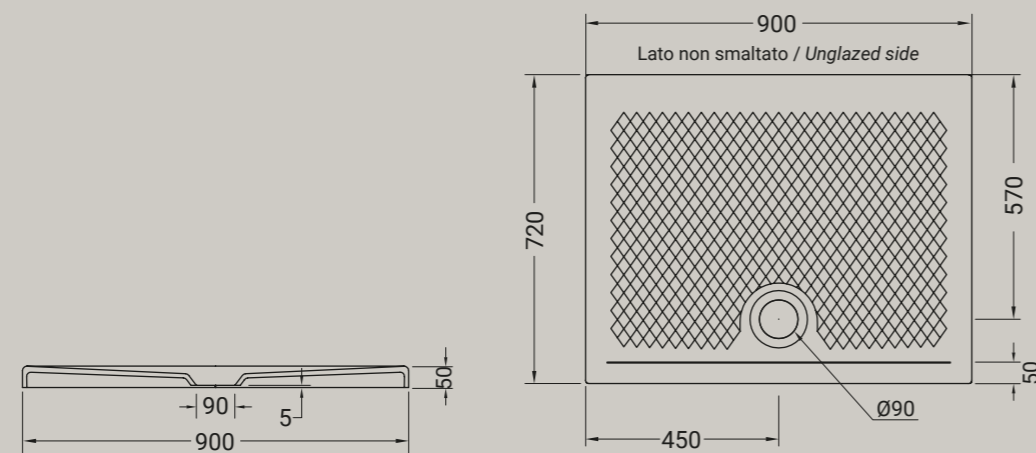

TEXTURE - PIATTO DOCCIA

piatto doccia texture 72x90
shower tray texture 72x90

ARTICOLO TXT209 — 28 kg | 10 pz pallet Italia | 10 pz pallet Export euro

1. **BIANCO LUCIDO** ● 001
   bianco lucido
   white
2. ---
3. **COLORI DISPONIBILI**
4. 006 bianco matt
     white matt
   - 026 nero matt
     black matt
   - 053 grigio matt
     grey matt
   - 096 marrone matt
     brown matt
   - 052 verde matt
     green matt
   - 097 rosa matt
     pink matt