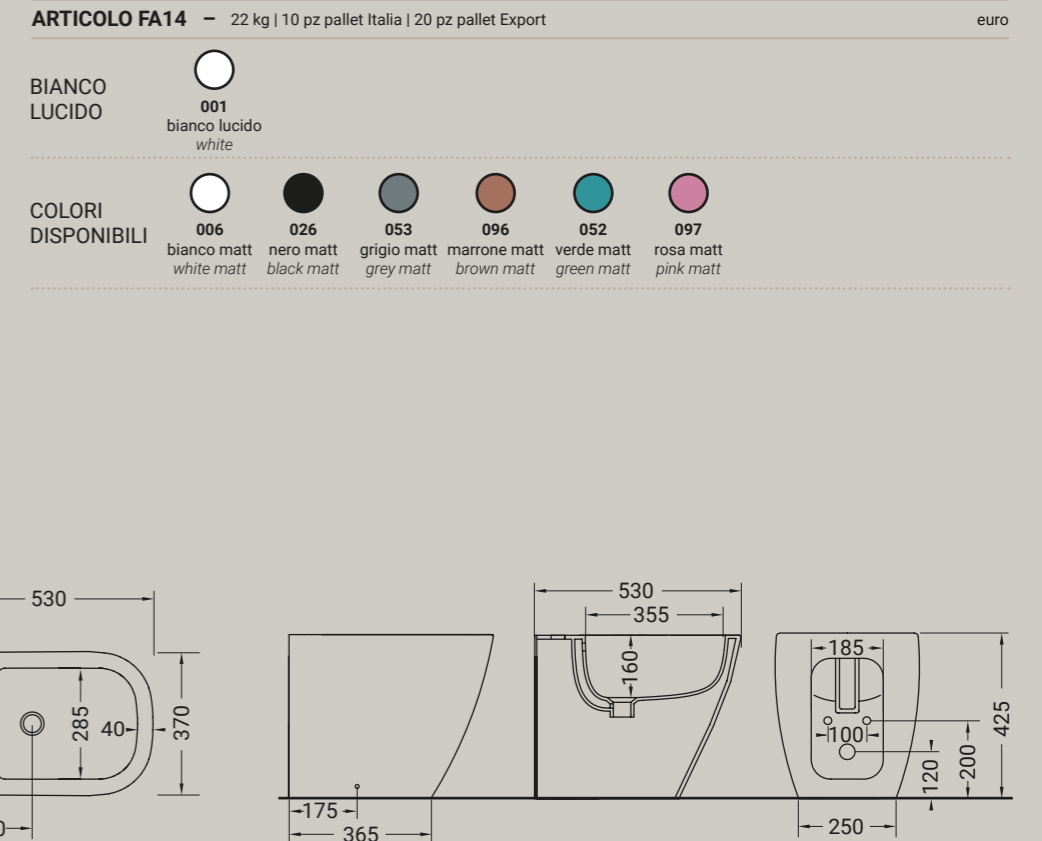

FASTER

bidet terra filomuro
back to wall bidet