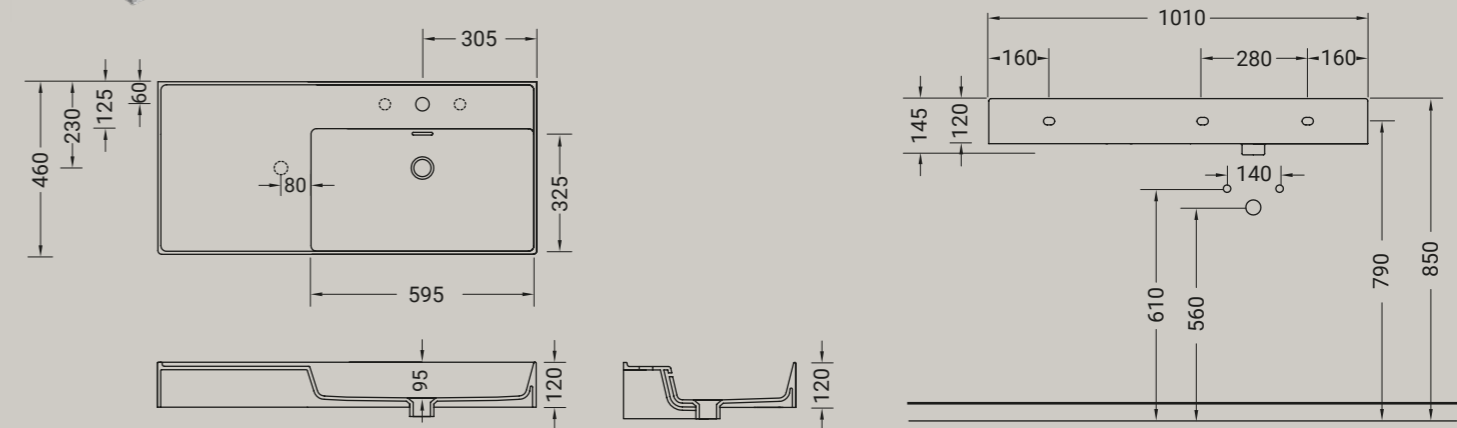

FASTER KIUB

lavabo appoggio/sospeso con piano sx
countertop/wall-hung washbasin with plane sx

Accessori disponibili non inclusi/
Available accessories not included
art.P22 - P82 - P85 - P125

ARTICOLO KI100SX — 26,0 kg | 12 pz pallet Italia | 22 pz pallet Export euro

BIANCO LUCIDO 001 bianco lucido white

COLORI DISPONIBILI

006 bianco matt white matt	026 nero matt black matt	053 grigio matt grey matt	096 marrone matt brown matt	052 verde matt green matt	097 rosa matt pink matt

FASTER KIUB

lavabo appoggio/sospeso
countertop/wall-hung washbasin

Accessori disponibili non inclusi/
Available accessories not included
art.P22 - P82 - P85 - P125

ARTICOLO KI120 — 30,5 kg | 10 pz pallet Italia | 15 pz pallet Export euro

BIANCO LUCIDO 001 bianco lucido white

COLORI DISPONIBILI

006 bianco matt white matt	026 nero matt black matt	053 grigio matt grey matt	096 marrone matt brown matt	052 verde matt green matt	097 rosa matt pink matt