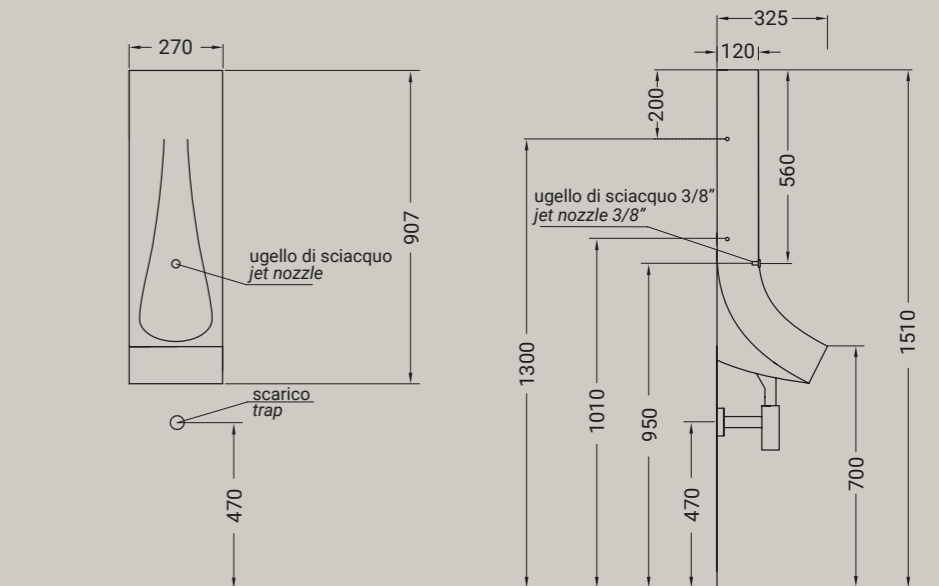

DROP 27X32 H90

orinatoio con sensore di scarico
+ kit di fissaggio+ sifone
urinal with flushing sensor
+ fitting system kit + siphon

ARTICOLO DR01 — 20 kg | 16 pz pallet Italia | 24 pz pallet Export

euro

1. **BIANCO LUCIDO** **001**
   bianco lucido
   white
2. ---
3. **COLORI DISPONIBILI**
4. **006**
     bianco matt
     white matt
   - **026**
     nero matt
     black matt
   - **009**
     nero lucido
     black shine