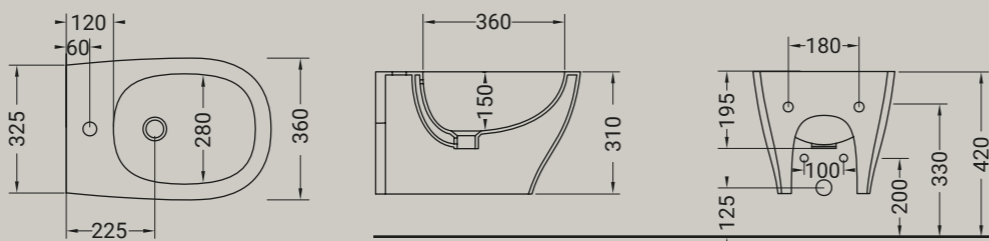

ARTICOLO MW24 — 12 kg | 12 pz pallet Italia | 20 pz pallet Export euro

BIANCO LUCIDO
001
bianco lucido
white