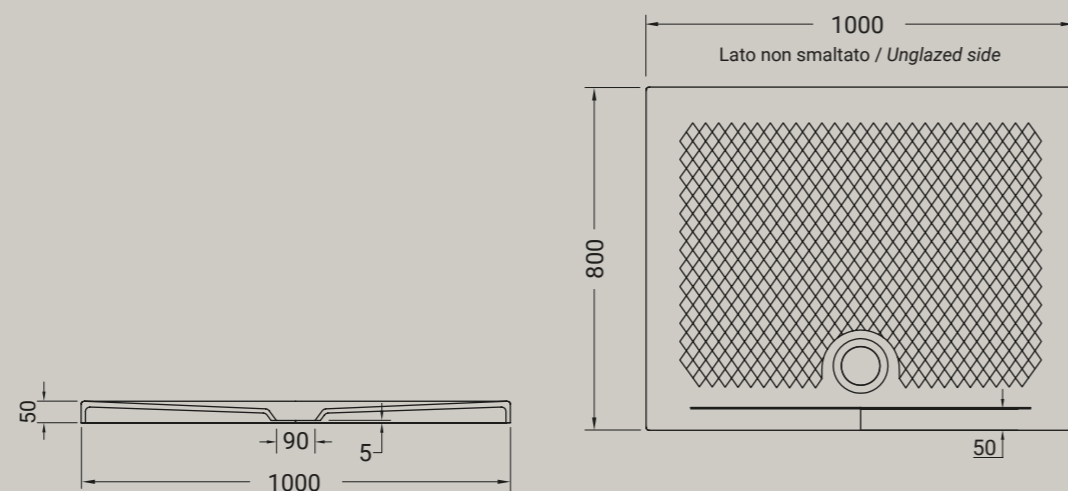

TEXTURE - PIATTO DOCCIA

piatto doccia texture 80x120
shower tray texture 80x120

ARTICOLO TXT210 — 41 kg | 10 pz pallet Italia | 10 pz pallet Export euro

1. **BIANCO LUCIDO** 001 bianco lucido white
2. ---
3. **COLORI DISPONIBILI**
4. 006 bianco matt white matt
   - 026 nero matt black matt
   - 053 grigio matt grey matt
   - 096 marrone matt brown matt
   - 052 verde matt green matt
   - 097 rosa matt pink matt

TEXTURE - PIATTO DOCCIA

piatto doccia texture 80x100
shower tray texture 80x100

ARTICOLO TXT217 — 33 kg | 10 pz pallet Italia | 10 pz pallet Export euro

1. **BIANCO LUCIDO** 001 bianco lucido white
2. ---
3. **COLORI DISPONIBILI**
4. 006 bianco matt white matt
   - 026 nero matt black matt
   - 053 grigio matt grey matt
   - 096 marrone matt brown matt
   - 052 verde matt green matt
   - 097 rosa matt pink matt

TEXTURE - PIATTO DOCCIA

piatto doccia texture 80x140
shower tray texture 80x140

ARTICOLO TXT140 — 43 kg | 10 pz pallet Italia | 10 pz pallet Export euro

1. **BIANCO LUCIDO** 001 bianco lucido white
2. ---
3. **COLORI DISPONIBILI**
4. 006 bianco matt white matt
   - 026 nero matt black matt
   - 053 grigio matt grey matt
   - 096 marrone matt brown matt
   - 052 verde matt green matt
   - 097 rosa matt pink matt

PILETTA PD

piletta per piatto doccia diam.90
siphoned outlet for shower tray diam.90

ARTICOLO P13 — 0,4kg euro

1. **DECORO DISPONIBILE** cromo chrome

PILETTA PD

piletta per piatto doccia con copertura in ceramica bianca o colorata
siphoned outlet for shower tray with ceramic cover white or colorated

ARTICOLO P126 — 0,4kg euro

1. **COLORI DISPONIBILI**
2. 001 bianco lucido white shine
   - 006 bianco matt white matt
   - 026 nero matt black matt
   - 053 grigio matt grey matt
   - 096 marrone matt brown matt
   - 052 verde matt green matt
   - 097 rosa matt pink matt