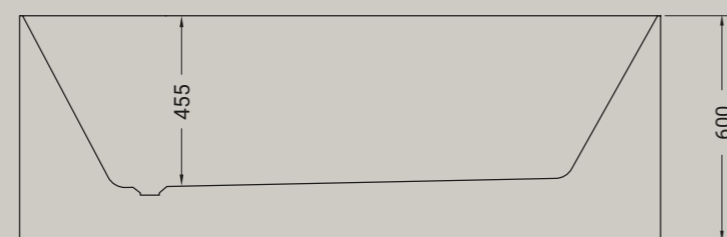

**ARTICOLO KV60** - 68 kg euro

BIANCO  
LUCIDO

**FASTER KIUB**

vasca in solid surface bianca  
lucida e opaca  
bathtub in solid surface white shine  
and matt

**ARTICOLO FV61L** - 170 kg euro

ARTICOLO  
KV61L