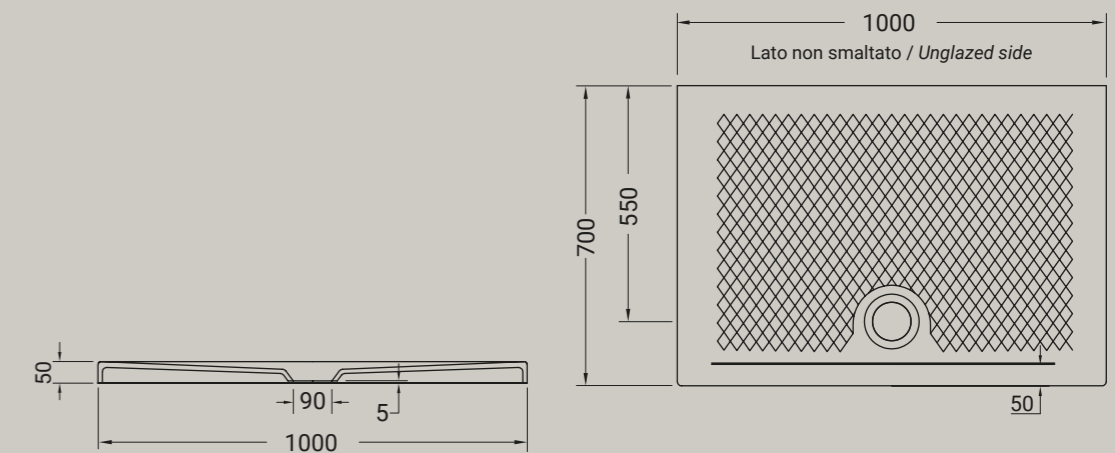

TEXTURE - PIATTO DOCCIA

piatto doccia texture 70x100
shower tray texture 70x100

ARTICOLO TXT213 — 31 kg | 10 pz pallet Italia | 10 pz pallet Export euro

1. **BIANCO LUCIDO** ● 001
   bianco lucido
   white
2. ---
3. **COLORI DISPONIBILI**
4. 006 bianco matt
     white matt
   - 026 nero matt
     black matt
   - 053 grigio matt
     grey matt
   - 096 marrone matt
     brown matt
   - 052 verde matt
     green matt
   - 097 rosa matt
     pink matt