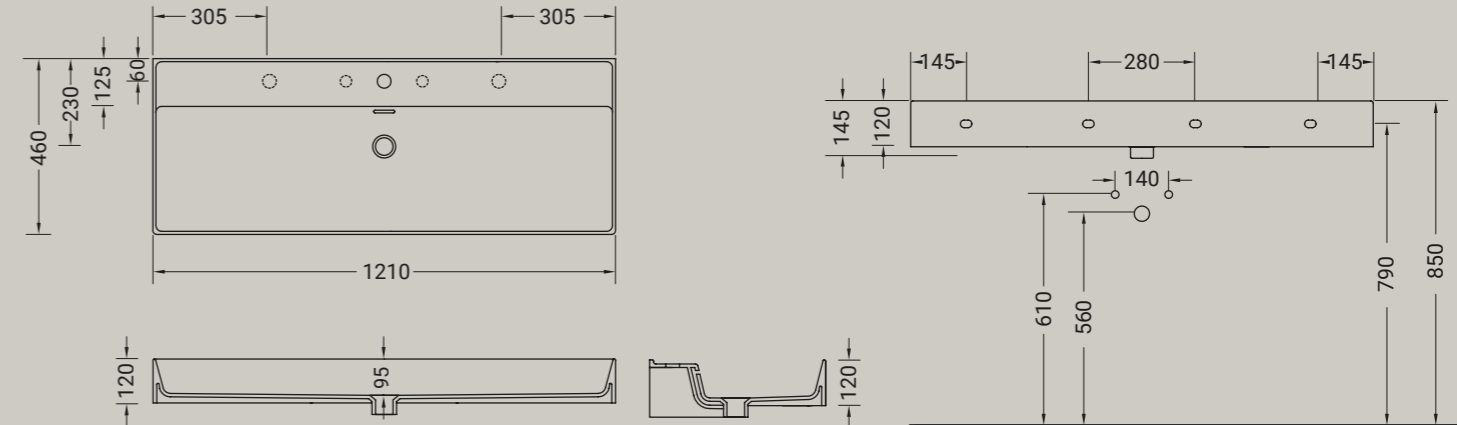

FASTER KIUB

lavabo appoggio/sospeso
countertop/wall-hung washbasin

Accessori disponibili non inclusi/
Available accessories not included
art.P22 - P82 - P85 - P125

ARTICOLO KI100 — 27,5 kg | 12 pz pallet Italia | 22 pz pallet Export euro

BIANCO LUCIDO 001 bianco lucido white

COLORI DISPONIBILI

006 bianco matt white matt	026 nero matt black matt	053 grigio matt grey matt	096 marrone matt brown matt	052 verde matt green matt	097 rosa matt pink matt

FASTER KIUB

lavabo appoggio/sospeso con piano dx
countertop/wall-hung washbasin with plane dx

Accessori disponibili non inclusi/
Available accessories not included
art.P22 - P82 - P85 - P125

ARTICOLO KI100DX — 26,0 kg | 12 pz pallet Italia | 22 pz pallet Export euro

BIANCO LUCIDO 001 bianco lucido white

COLORI DISPONIBILI

006 bianco matt white matt	026 nero matt black matt	053 grigio matt grey matt	096 marrone matt brown matt	052 verde matt green matt	097 rosa matt pink matt

FASTER KIUB

lavabo appoggio/sospeso con piano sx
countertop/wall-hung washbasin with plane sx

Accessori disponibili non inclusi/
Available accessories not included
art.P22 - P82 - P85 - P125

ARTICOLO KI100SX — 26,0 kg | 12 pz pallet Italia | 22 pz pallet Export euro

BIANCO LUCIDO 001 bianco lucido white

COLORI DISPONIBILI

006 bianco matt white matt	026 nero matt black matt	053 grigio matt grey matt	096 marrone matt brown matt	052 verde matt green matt	097 rosa matt pink matt

FASTER KIUB

lavabo appoggio/sospeso
countertop/wall-hung washbasin

Accessori disponibili non inclusi/
Available accessories not included
art.P22 - P82 - P85 - P125

ARTICOLO KI120 — 30,5 kg | 10 pz pallet Italia | 15 pz pallet Export euro