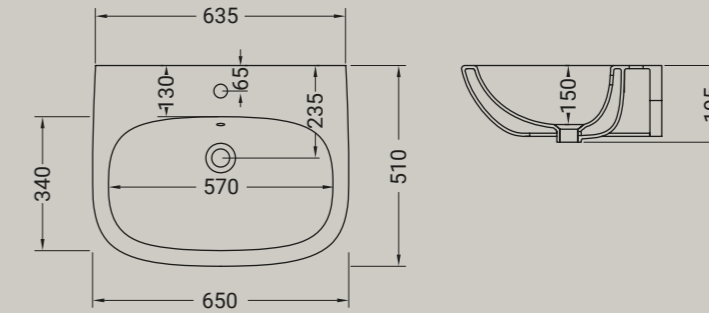

MY
copri vaso termoindurente
cover

ARTICOLO M0 – 2,2 kg euro

BIANCO
LUCIDO 001
bianco lucido
white

MY
copri vaso caduta rallentata
soft close seat cover

ARTICOLO MZ – 2,2 kg euro

BIANCO
LUCIDO 001
bianco lucido
white

MY
copri vaso slim caduta rallentata
soft close slim seat cover

ARTICOLO MZS – 3 kg euro

BIANCO
LUCIDO 001
bianco lucido
white

MY
cassetta alta
hig cistern

ARTICOLO C19 – 8,3 kg euro

BIANCO
LUCIDO 001
bianco lucido
white

MY
lavabo su colonna
washbasin

Accessori disponibili non inclusi/
Available accessories not included
art.P22 - P82 - P90 - P125

ARTICOLO M15 – 20,7 kg | 18 pz pallet Italia | 24 pz pallet Export euro

BIANCO
LUCIDO 001
bianco lucido
white