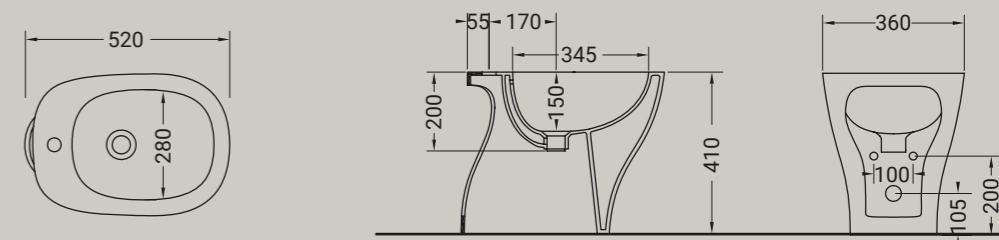

MY

bidet
floor mounted bidet

Accessori disponibili non inclusi/
Available accessories not included
art.P33

ARTICOLO M14 — 22 kg | 10 pz pallet Italia | 20 pz pallet Export euro

BIANCO LUCIDO
001
bianco lucido
white