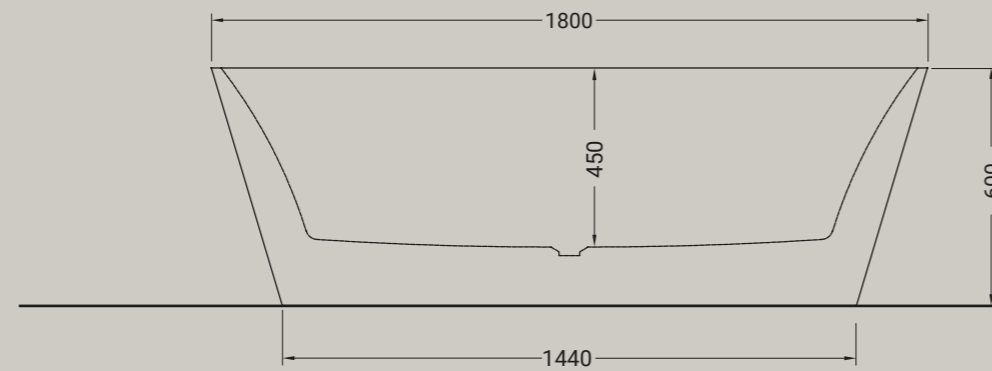

**GIÒ EVOLUTION**

vasca in acrilico bianca lucida  
bathtub in acrylic white shine

**ARTICOLO GV60** — 60 kg euro

BIANCO  
LUCIDO

006  
bianco matt  
white matt

**GIÒ EVOLUTION**

vasca in solid surface bianca  
lucida e opaca  
bathtub in solid surface white shine  
and matt