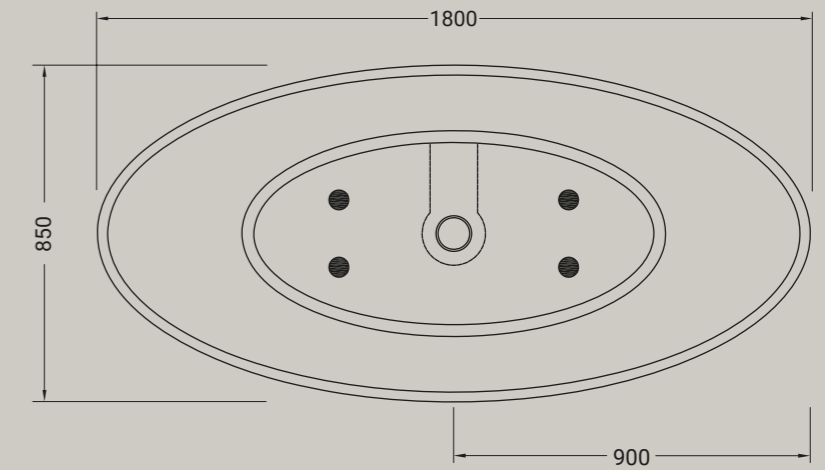

GIÒ EVOLUTION

vasca in solid surface bianca
lucida e opaca
bathtub in solid surface white shine
and matt

ARTICOLO — 150 kg euro

ARTICOLO
GV61L

001
bianco lucido
white shine

ARTICOLO
GV61O

006
bianco matt
white matt