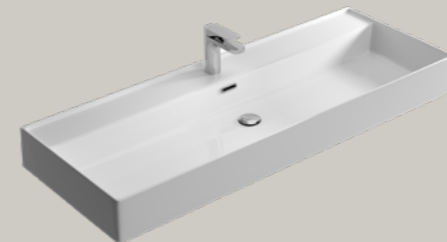

FASTER KIUB

lavabo appoggio/sospeso
countertop/wall-hung washbasin

Accessori disponibili non inclusi/
Available accessories not included
art.P22 - P82 - P85 - P125