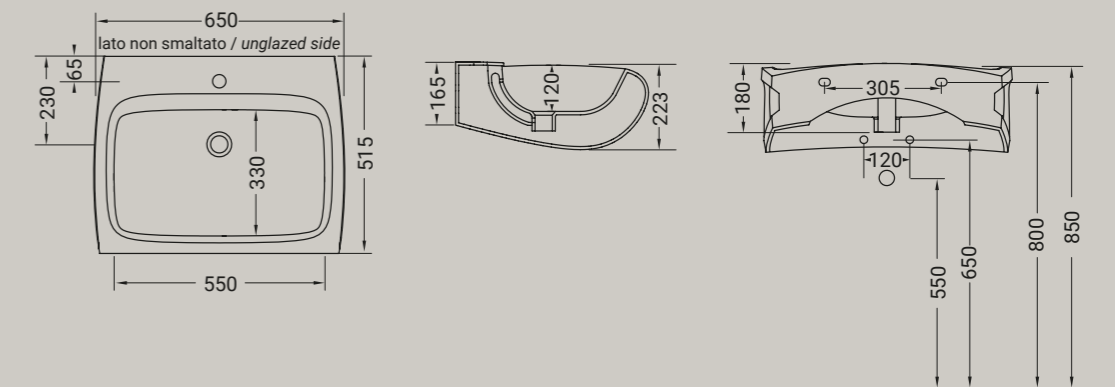

HI LINE

lavabo 1 foro sospeso
wall-hung washbasin 1 hole

Accessori disponibili non inclusi/
Available accessories not included
art.P22 - P82 - P125

ARTICOLO HI19 — 23,2 kg | 10 pz pallet Italia | 20 pz pallet Export euro

BIANCO LUCIDO		001 bianco lucido white		
COLORI DISPONIBILI		009 nero lucido black shine	012 bianco/nero white/black	
DECORI DISPONIBILI		013 bianco/oro white/gold	014 bianco/platino white/platinum	063 bianco/oro rosa white/rose gold
DECORO NERO/ORO		020 nero/oro black/gold