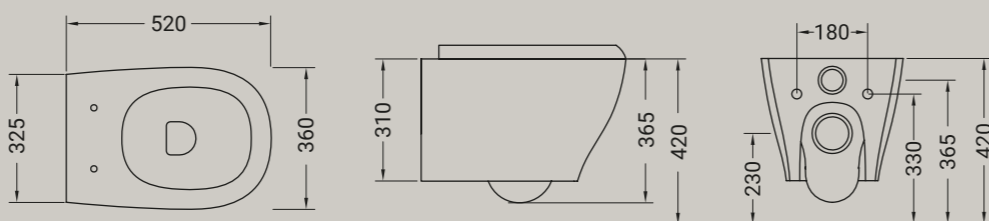

ARTICOLO MWR20 — 12 kg | 12 pz pallet Italia | 20 pz pallet Export euro

BIANCO LUCIDO
001
bianco lucido
white