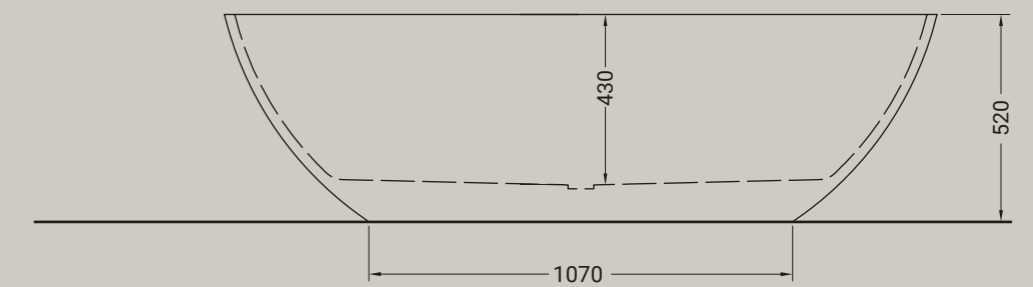

GIÒ EVOLUTION

vasca in solid surface bianca
lucida e opaca
bathtub in solid surface white shine
and matt

ARTICOLO — 150 kg euro

ARTICOLO
GV61L

001
bianco lucido
white shine

ARTICOLO
GV61O

006
bianco matt
white matt