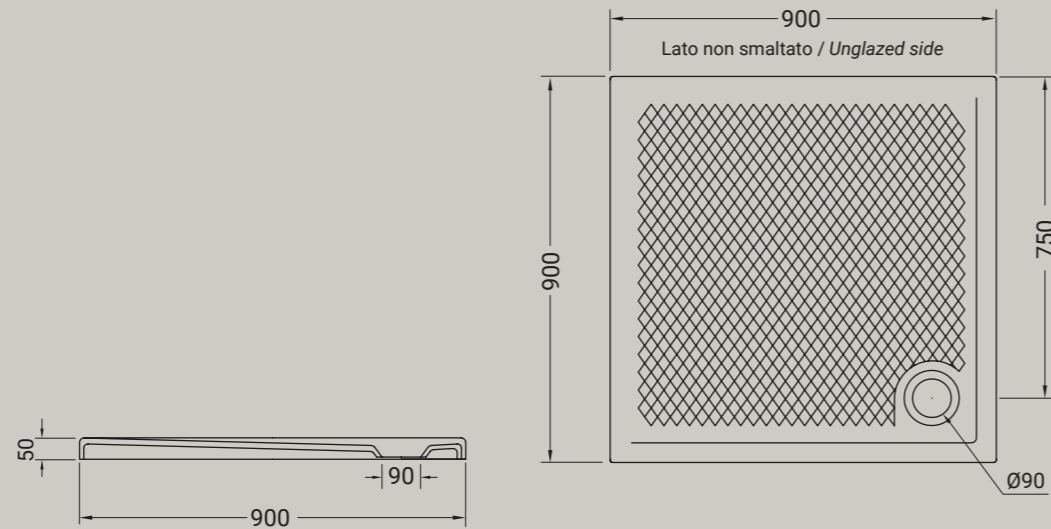

TEXTURE - PIATTO DOCCIA

piatto doccia texture 90x90
shower tray texture 90x90

ARTICOLO TXT225 — 30 kg | 10 pz pallet Italia | 10 pz pallet Export euro

1. **BIANCO LUCIDO** ● 001
   bianco lucido
   white
2. ---
3. **COLORI DISPONIBILI**
4. 006 bianco matt
     white matt
   - 026 nero matt
     black matt
   - 053 grigio matt
     grey matt
   - 096 marrone matt
     brown matt
   - 052 verde matt
     green matt
   - 097 rosa matt
     pink matt