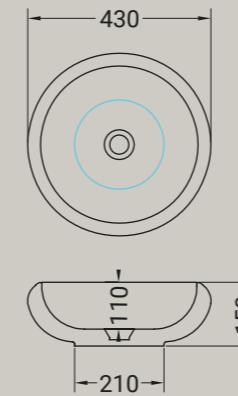

TAO

lavabo tondo da appoggio cm. 43
round countertop washbasin cm. 43

Accessori disponibili non inclusi/
Available accessories not included
art.P90 - P125

TAO

lavabo ovale da appoggio cm. 60
oval countertop washbasin cm. 60

Accessori disponibili non inclusi/
Available accessories not included
art.P85 - P90- P125