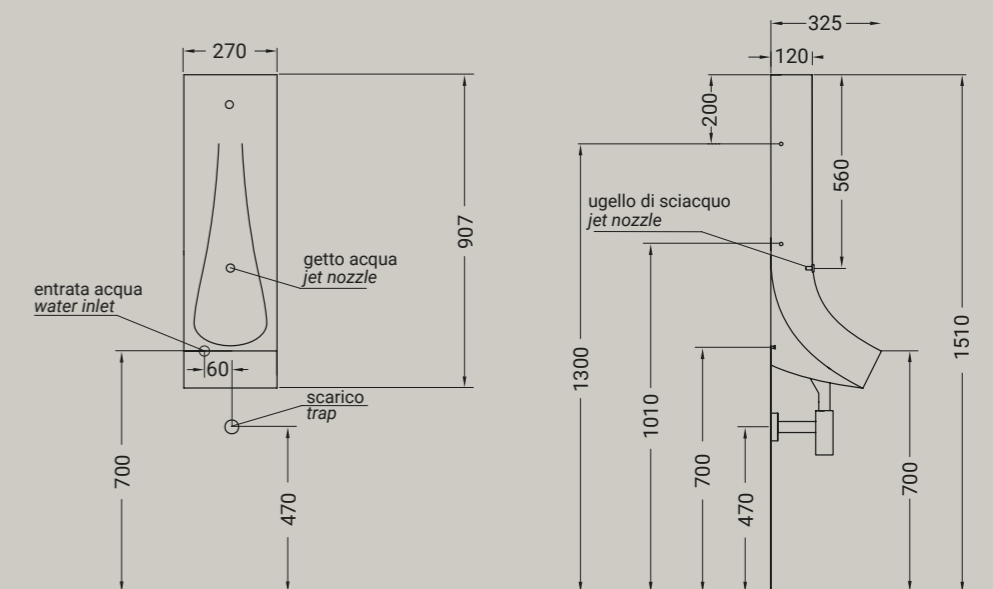

ARTICOLO DR01F — 20 kg | 16 pz pallet Italia | 24 pz pallet Export

euro

1. **BIANCO LUCIDO** **001**
   bianco lucido
   white
2. ---
3. **COLORI DISPONIBILI**
4. **006**
     bianco matt
     white matt
   - **026**
     nero matt
     black matt
   - **009**
     nero lucido
     black shine