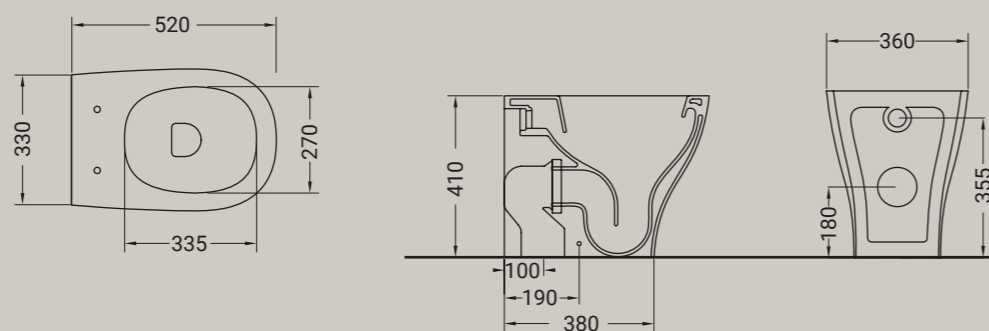

ARTICOLO M20 — 28 kg | 10 pz pallet Italia | 20 pz pallet Export euro

BIANCO LUCIDO
001
bianco lucido
white