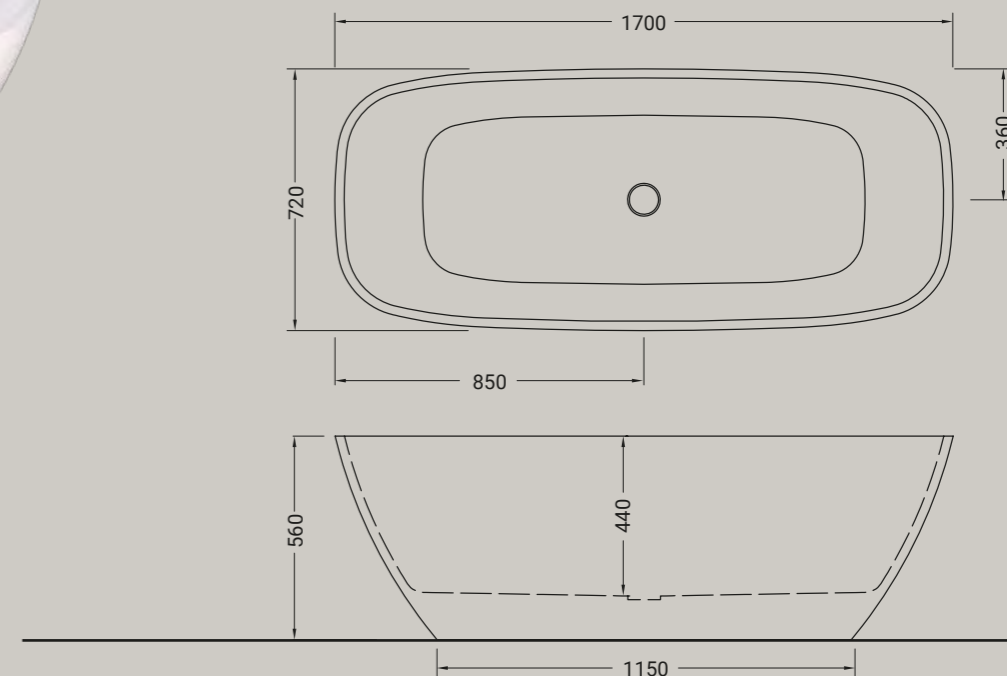

ARTICOLO FV61L — 151,0 kg euro

1. **ARTICOLO FV61L** 001 bianco lucido white shine
2. ---
3. **ARTICOLO FV61O** 006 bianco matt white matt