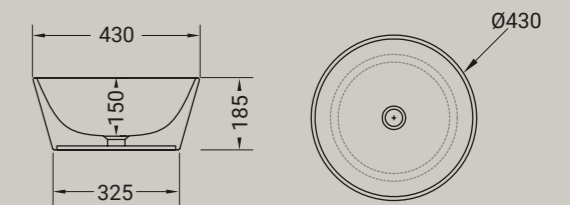

ARTICOLO W1 — 9,3 kg | 20 pz pallet Italia | 34 pz pallet Export euro

BIANCO LUCIDO		001 bianco lucido white			
COLORI DISPONIBILI		006 bianco matt white matt		026 nero matt black matt	
				009 nero lucido black shine	
					012 bianco/nero white/black
DECORI DISPONIBILI		013 bianco/oro white/gold		014 bianco/platino white/platinum	
					063 bianco/oro rosa white/rose gold
DECORO NERO/ORO		020 nero/oro black/gold