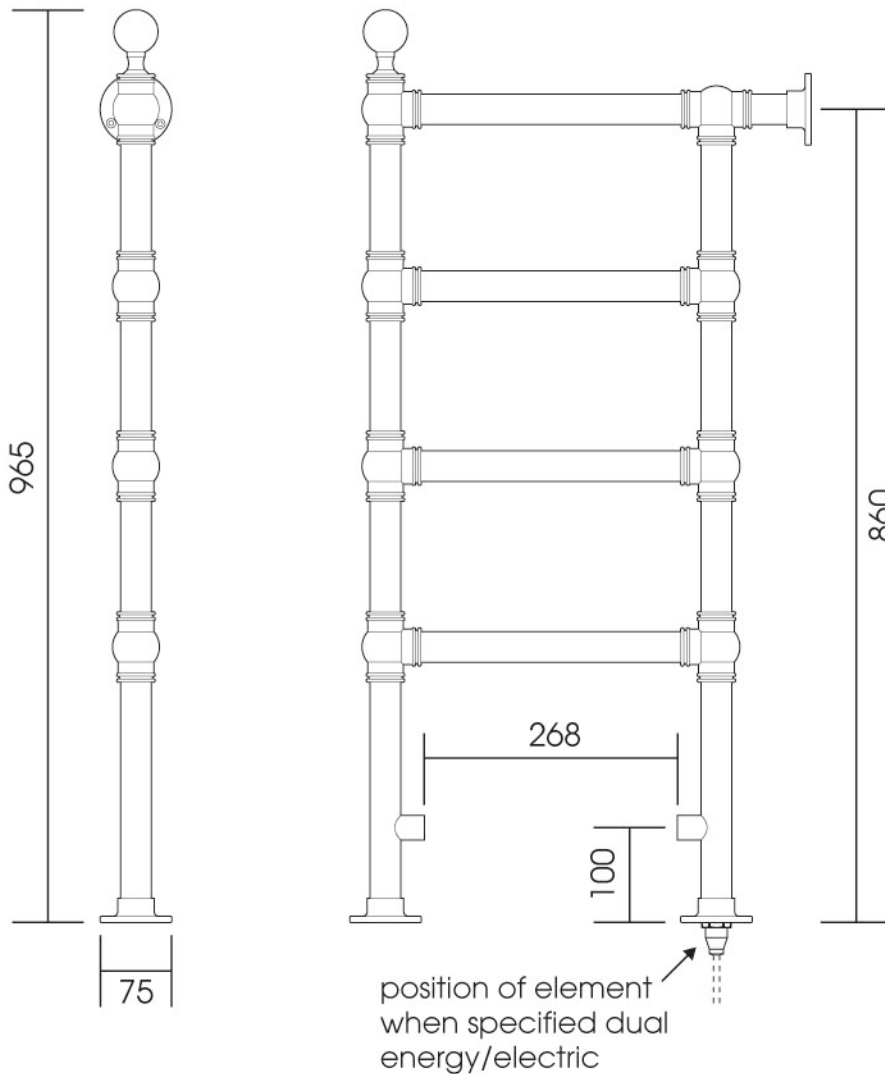

OG004

Height: 965

Width: 488

Depth: 75

Tube \varnothing : 31.8

Output @ 50°C Δ T: 156 W

Electric element: 100 W

All dimensions in millimetres

Manufactured from ISO/CEN CuZn30As (BS CZ126) brass tube

Vogue UK Ltd. reserve the right to alter specifications without prior notice.
All measurements are nominal dimensions only, and are not binding

SCALE 1:8