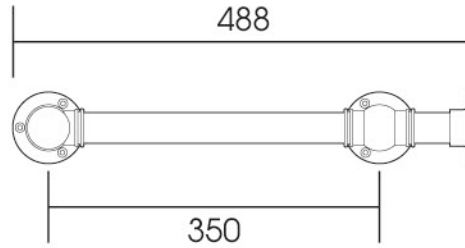

OG004

Height: 965

Width: 488

Depth: 75

Tube \varnothing : 31.8

Output @ 50°C Δ T: 156 W

Electric element: 100 W

All dimensions in millimetres

Manufactured from ISO/CEN CuZn30As (BS CZ126) brass tube

Vogue UK Ltd. reserve the right to alter specifications without prior notice.
All measurements are nominal dimensions only, and are not binding

SCALE 1:8