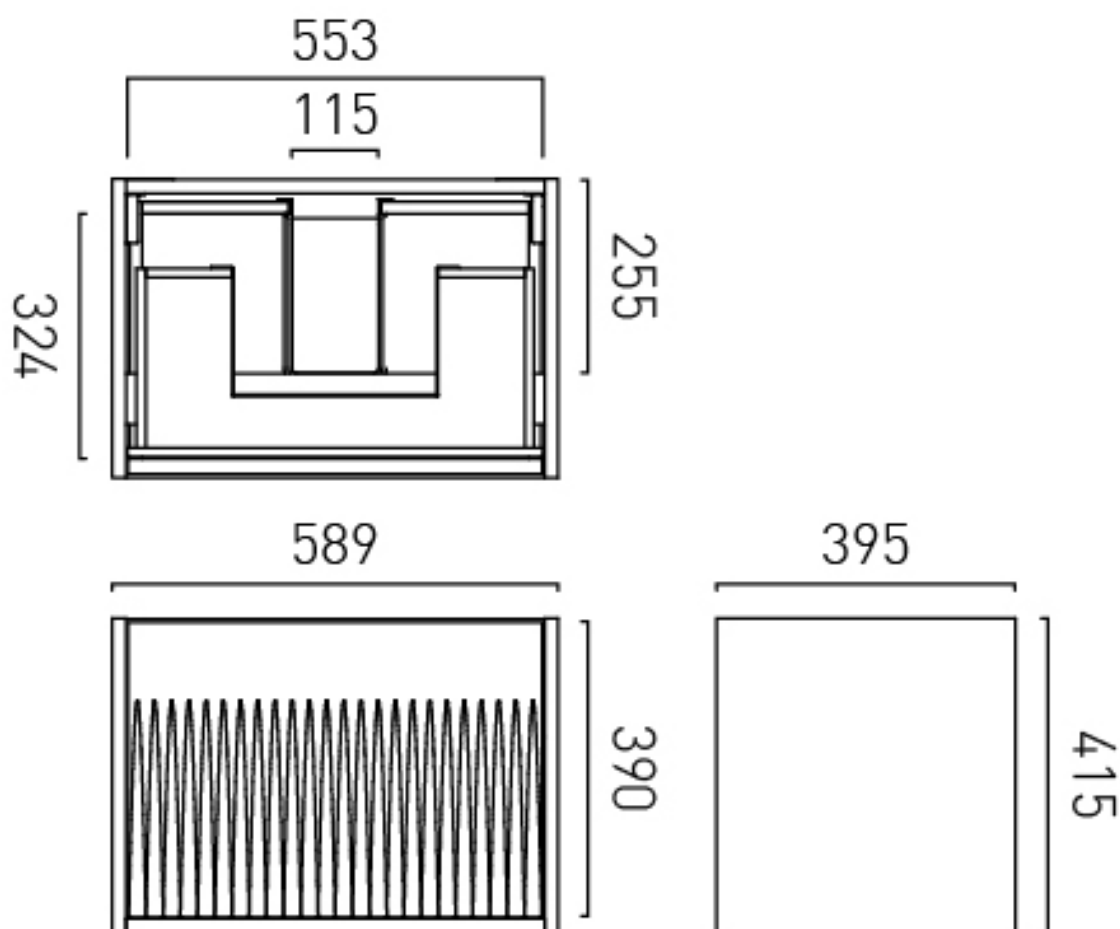

TECHNICAL DRAWING

COLLECTION: SAFARI

PRODUCT CODE: SAF-F600WH-F-NO

tel: 01934 744466
email: sales@vado.com
www.vado.com

WHERE INSPIRATION FLOWS
TAPS | SHOWERS | FURNITURE