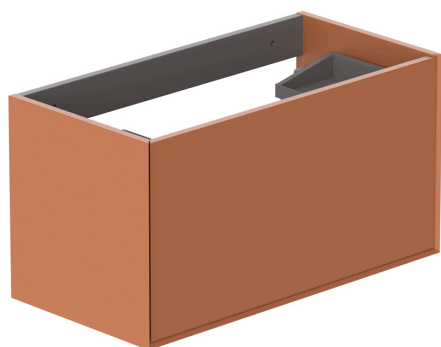

# SPECIFICATION SHEET

COLLECTION: SAFARI  
PRODUCT CODE: SAF-F800WH-S-TC