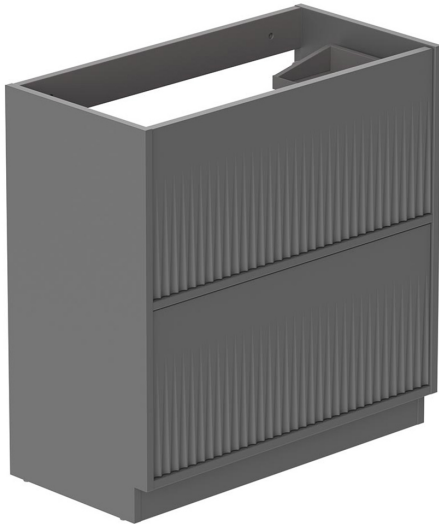

# SPECIFICATION SHEET

COLLECTION: SAFARI

PRODUCT CODE: SAF-F800FM-F-CG