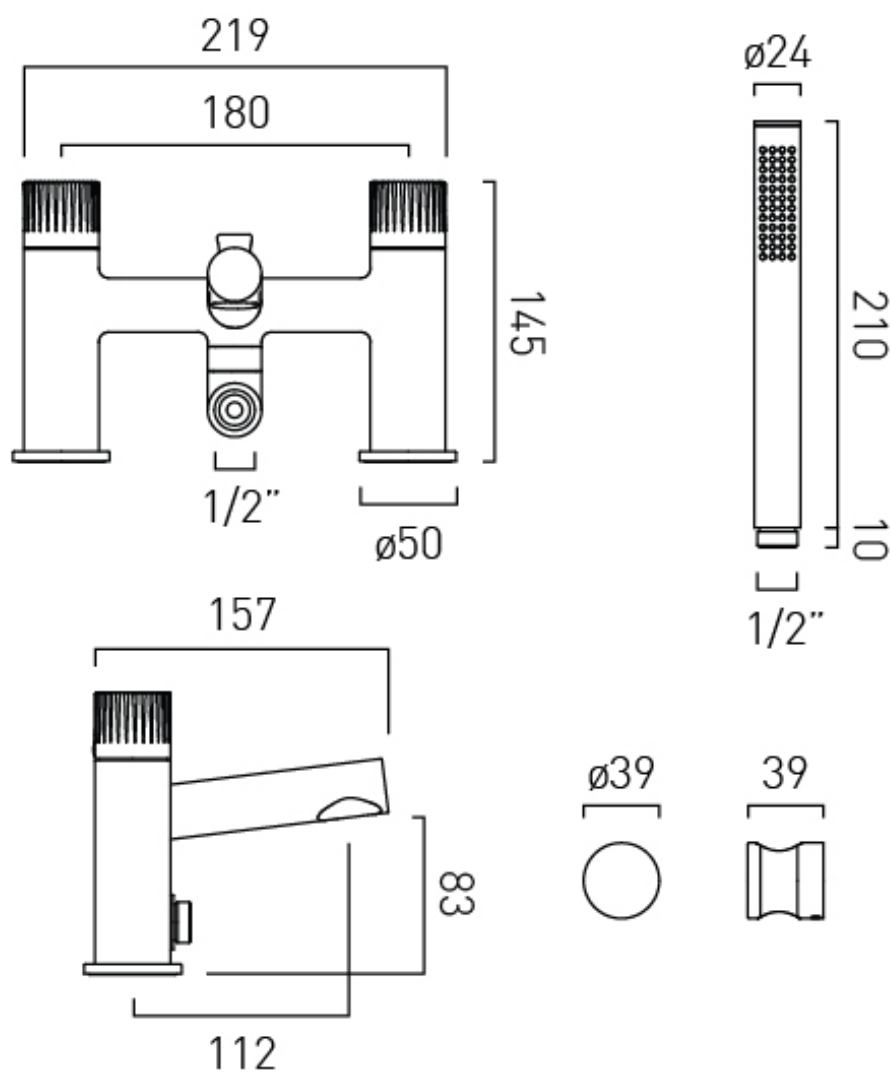

TECHNICAL DRAWING

COLLECTION: SAFARI
PRODUCT CODE: SAF-230+K-SBR

tel: 01934 744466
email: sales@vado.com
www.vado.com

WHERE INSPIRATION FLOWS
TAPS | SHOWERS | FURNITURE