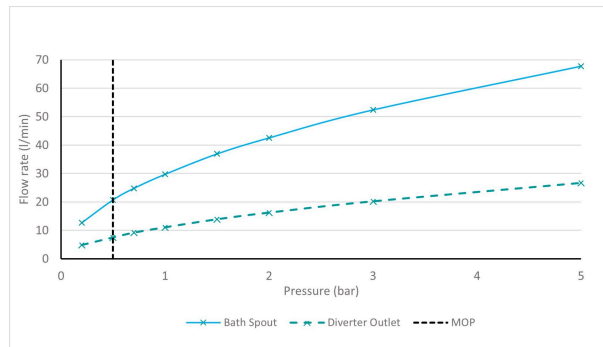

SPECIFICATION SHEET

COLLECTION: SAFARI
PRODUCT CODE: SAF-230+K-SBR

The flow rate displayed is calculated using ideal system conditions. This result should only be taken as an indication as the flow rate may vary depending on the specific in-situ configuration.

TAP TYPE

Bath Shower Mixer

PLUMBING SYSTEM SUITABILITY

Gravity System, Pumped System, Combination Boiler, Pressurised System

HANDLES

2 Handle

MATERIAL

Brass

HOLES

2 Hole

MOUNTING

Deck Mounted

WITH INTEGRATED DIVERTER

Yes

WITH EASY-FIT BRACKETS

No

with Fixed Spout

WITH THERMOSTATIC TECHNOLOGY

No

FOR USE WITH BATH FILLER WASTE AND OVERFLOW

No

MINIMUM OPERATING PRESSURE

0.5 Bar LP

MAXIMUM OPERATING PRESSURE