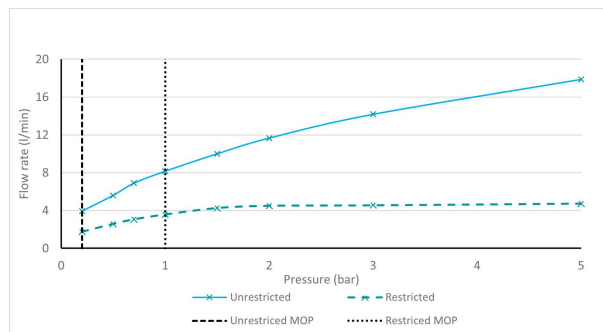

SPECIFICATION SHEET

COLLECTION: SAFARI

PRODUCT CODE: SAF-100E/SB-SBR

The flow rate displayed is calculated using ideal system conditions. This result should only be taken as an indication as the flow rate may vary depending on the specific in-situ configuration.

BASIN MIXER SIZE

Extended Mono Basin Mixer

PLUMBING SYSTEM SUITABILITY

Pumped System, Combination Boiler, Pressurised System

MINIMUM OPERATING PRESSURE

1.0 Bar MP

MAXIMUM OPERATING PRESSURE

5.0 Bar HP