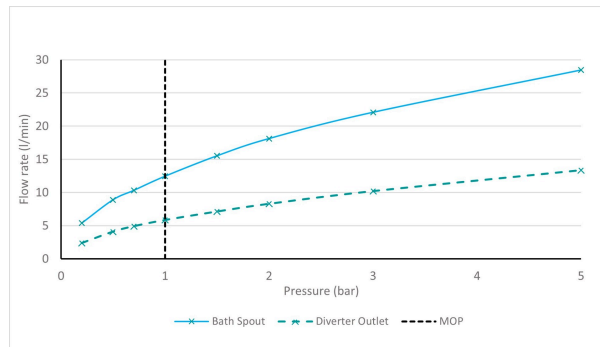

# SPECIFICATION SHEET

COLLECTION: SAFARI  
PRODUCT CODE: SAF-123-PEW

The flow rate displayed is calculated using ideal system conditions. This result should only be taken as an indication as the flow rate may vary depending on the specific in-situ configuration.