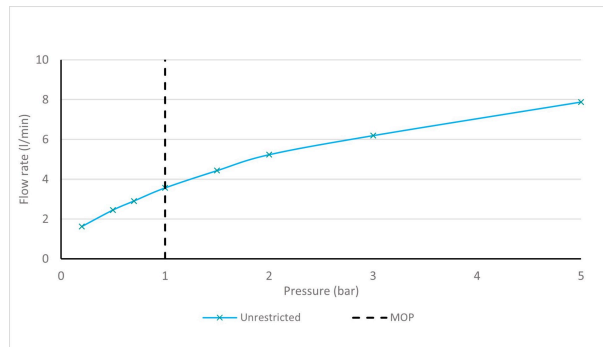

# SPECIFICATION SHEET

COLLECTION: SAFARI  
PRODUCT CODE: SAF-102-PEW

The flow rate displayed is calculated using ideal system conditions. This result should only be taken as an indication as the flow rate may vary depending on the specific in-situ configuration.