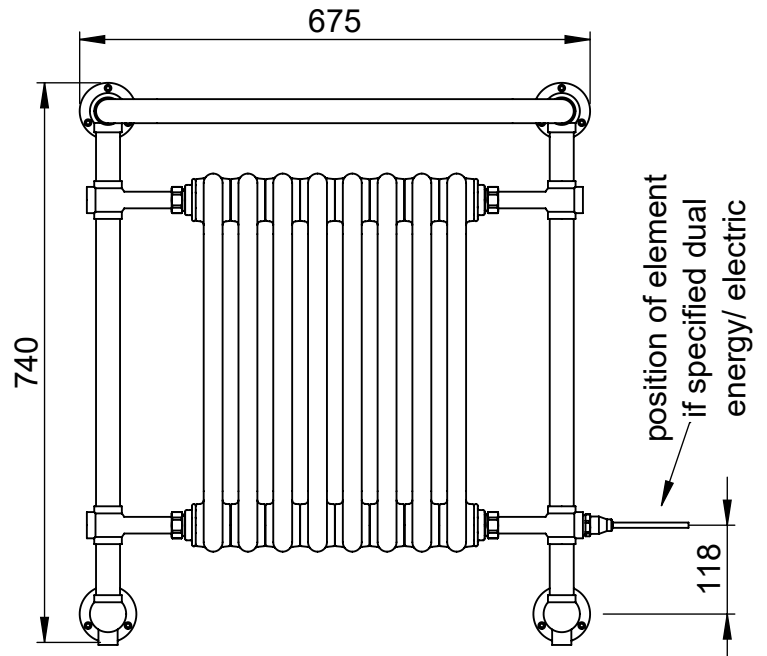

LG005B-BR 740x675

Height: 740

Width: 675

Depth: 250

Weight HO: 9.5 kg

EO: 13.5 kg

Tube ϕ : 31.8

Pipe Centres: 600

Elec. element if specified: 400

Output @ 50° C Δ T Watts: 541

BTUs: 1846

All dimensions in millimetres

Manufactured from ISO/CEN CuZn36As (BS CZ126) brass tube

Vogue UK Ltd. reserve the right to alter specifications without prior notice.
ALL MEASUREMENTS ARE NOMINAL DIMENSIONS ONLY, AND ARE NOT BINDING.