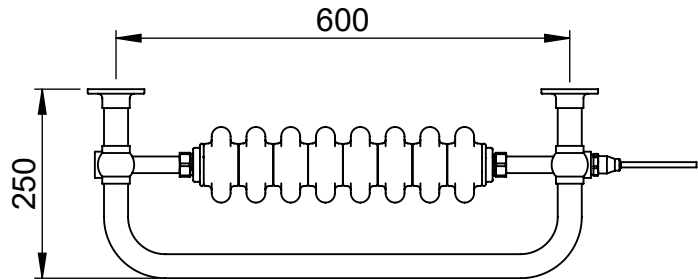

LG005B-BR 740x675

Height: 740

Width: 675

Depth: 250

Weight HO: 9.5 kg

EO: 13.5 kg

Tube ϕ : 31.8

Pipe Centres: 600

Elec. element if specified: 400

Output @ 50° C Δ T Watts: 541

BTUs: 1846

All dimensions in millimetres

Manufactured from ISO/CEN CuZn36As (BS CZ126) brass tube

Vogue UK Ltd. reserve the right to alter specifications without prior notice.
ALL MEASUREMENTS ARE NOMINAL DIMENSIONS ONLY, AND ARE NOT BINDING.