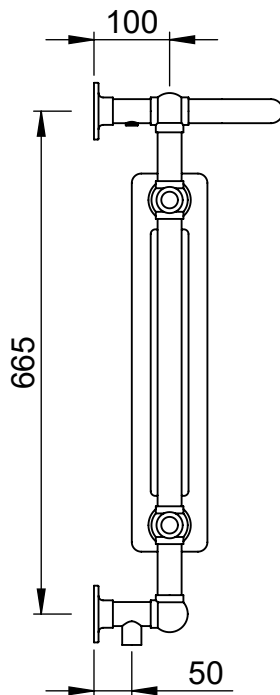

LG005B-BR 740x675

Height: 740

Width: 675

Depth: 250

Weight HO: 9.5 kg

EO: 13.5 kg

Tube ϕ : 31.8

Pipe Centres: 600

Elec. element if specified: 400

Output @ 50° C Δ T Watts: 541

BTUs: 1846

All dimensions in millimetres

Manufactured from ISO/CEN CuZn36As (BS CZ126) brass tube

Vogue UK Ltd. reserve the right to alter specifications without prior notice.
ALL MEASUREMENTS ARE NOMINAL DIMENSIONS ONLY, AND ARE NOT BINDING.