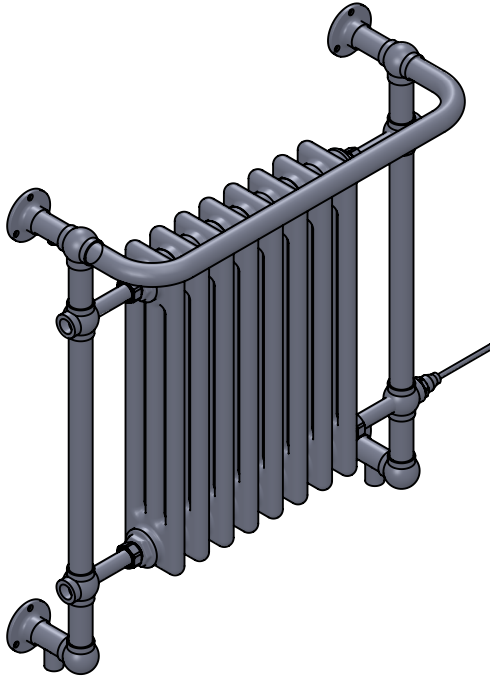

LG005B-BR 740x675

Height: 740

Width: 675

Depth: 250

Weight HO: 9.5 kg

EO: 13.5 kg

Tube ϕ : 31.8

Pipe Centres: 600

Elec. element if specified: 400

Output @ 50° C Δ T Watts: 541

BTUs: 1846

All dimensions in millimetres

Manufactured from ISO/CEN CuZn36As (BS CZ126) brass tube

Vogue UK Ltd. reserve the right to alter specifications without prior notice.
ALL MEASUREMENTS ARE NOMINAL DIMENSIONS ONLY, AND ARE NOT BINDING.