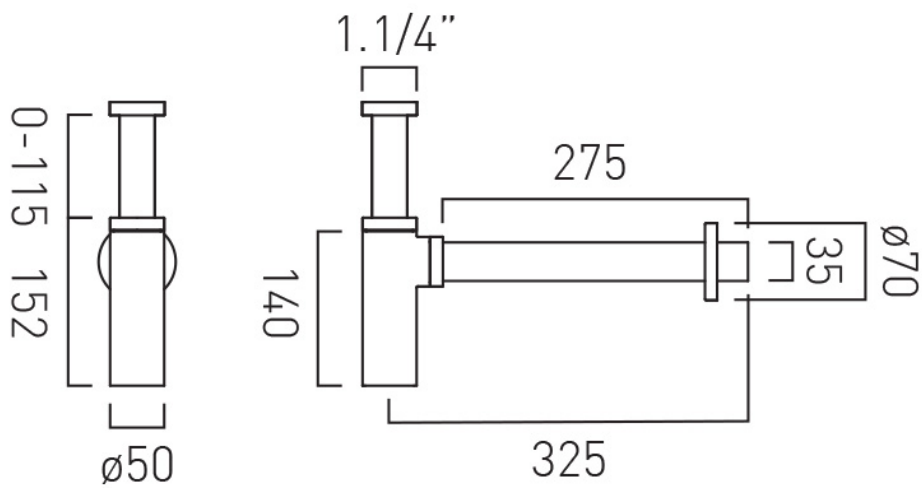

# SPECIFICATION SHEET

**COLLECTION:**

**PRODUCT CODE:** IND-461/RO-BLK

**DESCRIPTION:**

contemporary round bottle trap  
35mm x 300mm pipe connections  
min-max vertical adjustment 40-150mm to  
outlet centre

# TECHNICAL DRAWING

**COLLECTION:**

**PRODUCT CODE:** IND-461/RO-BLK

tel: 01934 744466  
email: sales@vado.com  
www.vado.com

**where inspiration flows**  
taps | showering | accessories