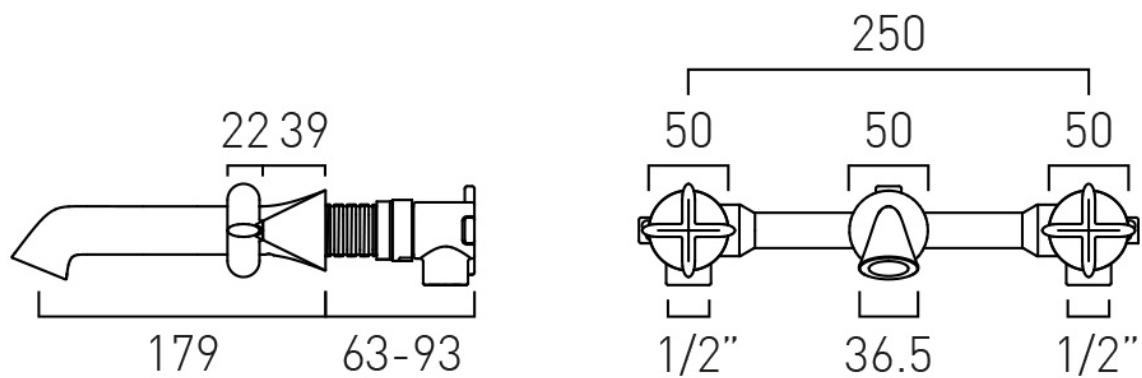

SPECIFICATION SHEET

COLLECTION: ARRONDI

PRODUCT CODE: ARR-209-CP

DESCRIPTION:

3 hole basin mixer, cross handles
wall mounted
with water flow aerator
cold ceramic cartridge FL-203-LTC
hot ceramic cartridge FL-203-RTC
two part cartridges ensure perfect alignment of handle and shroud
2 x 1/2" female connections
min-max wall mount 63-93mm
minimum operating pressure 1.0 bar MP

FINISH:

Chrome

FLOW REGULATOR:

5 l/min flow regulator fitted as standard

MINIMUM OPERATING PRESSURE:

1.0 bar MP

FLOW RATE AT 3.0 BAR FLOW PRESSURE:

5 l/min

tel: 01934 744466
email: sales@vado.com
www.vado.com

where inspiration flows
taps | showering | accessories

TECHNICAL DRAWING

COLLECTION: ARRONDI

PRODUCT CODE: ARR-209-CP

tel: 01934 744466
email: sales@vado.com
www.vado.com