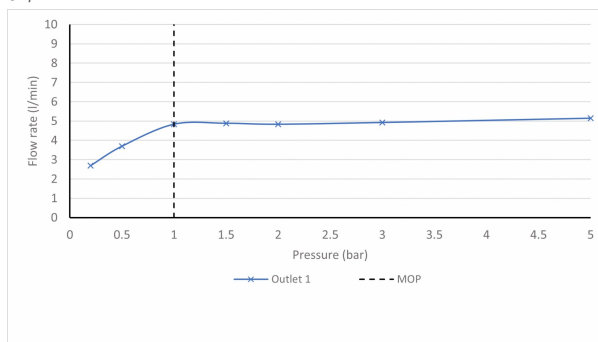

FINISH:

Chrome

FLOW REGULATOR:

5 l/min flow regulator fitted as standard

MINIMUM OPERATING PRESSURE:

1.0 bar MP

FLOW RATE AT 3.0 BAR FLOW PRESSURE:

5 l/min