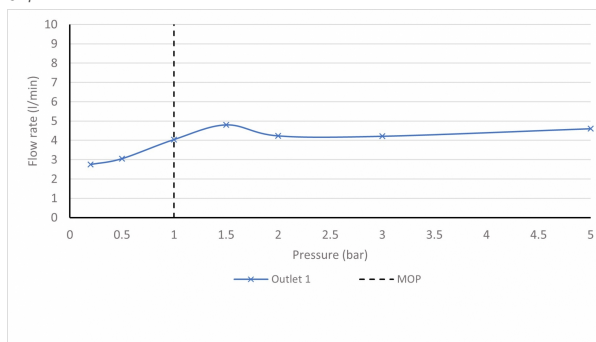

# SPECIFICATION SHEET

**COLLECTION:** ARRONDI

**PRODUCT CODE:** ARR-100M/SB-CP

**DESCRIPTION:**

mini mono basin mixer  
single lever  
deck mounted  
smooth bodied  
without universal basin waste  
with water flow aerator  
ceramic cartridge K-001-J25  
deck mount drill hole diameter 35mm  
minimum operating pressure 1.0 bar MP

**FINISH:**

Chrome

**FLOW REGULATOR:**

5 l/min flow regulator fitted as standard

**MINIMUM OPERATING PRESSURE:**

1.0 bar MP

**FLOW RATE AT 3.0 BAR FLOW PRESSURE:**

5 l/min