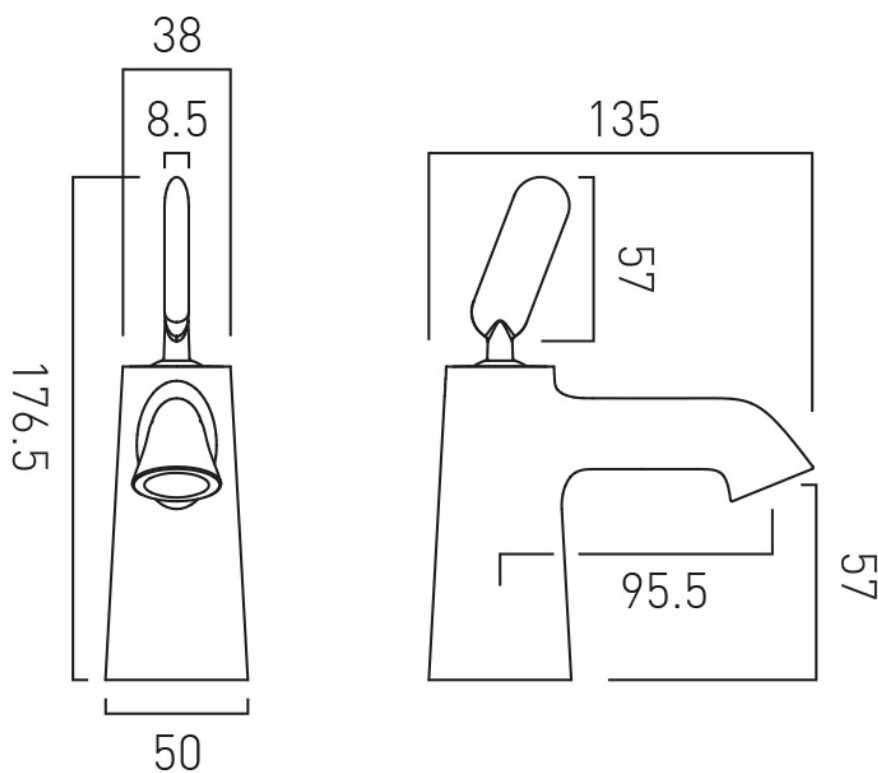

# SPECIFICATION SHEET

**COLLECTION:** ARRONDI

**PRODUCT CODE:** ARR-100M/SB-CP

**DESCRIPTION:**

mini mono basin mixer  
single lever  
deck mounted  
smooth bodied  
without universal basin waste  
with water flow aerator  
ceramic cartridge K-001-J25  
deck mount drill hole diameter 35mm  
minimum operating pressure 1.0 bar MP

**FINISH:**

Chrome

**FLOW REGULATOR:**

5 l/min flow regulator fitted as standard

**MINIMUM OPERATING PRESSURE:**

1.0 bar MP

**FLOW RATE AT 3.0 BAR FLOW PRESSURE:**

5 l/min

# TECHNICAL DRAWING

**COLLECTION:** ARRONDI

**PRODUCT CODE:** ARR-100M/SB-CP

tel: 01934 744466  
email: sales@vado.com  
www.vado.com

**where inspiration flows**  
taps | showering | accessories