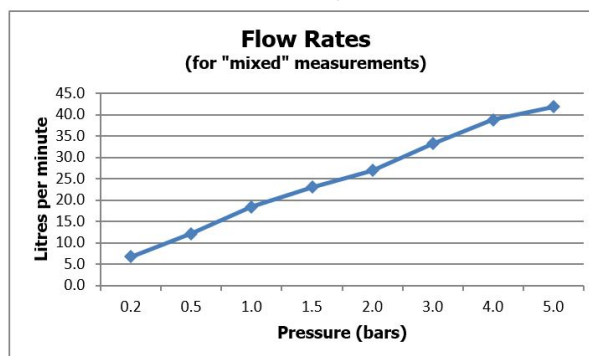

SPECIFICATION SHEET

COLLECTION: KNURLED ACCENTS

PRODUCT CODE: TAB-128/3-H-CPK

DESCRIPTION:

Tablet Knurled Accents 3 outlet 3 handle horizontal concealed thermostatic shower valve with all-flow function
thermostatic cartridge V-704-34S
diverter cartridge FL-802-33/2MX
flow cartridge TAB-002A-3/4
2 x 3/4" female inlets / 3 x 3/4" female outlets
includes 3/4" - 1/2" adaptors
supplied with mortar/tile guard
min-max wall mount 75-100mm
optimum installation depth 87mm
MOP - 0.2 bar LP (shower) 1.0 bar MP (bath)

FINISH:

Chrome

MINIMUM OPERATING PRESSURE:

0.2 bar LP (shower) 1.0 bar MP (bath)

FLOW RATE AT 3.0 BAR FLOW PRESSURE:

outlet 1 30.1 outlet 2 30.1 outlet 3 33.2 l/min

15 year guarantee

tel: 01934 744466
email: sales@vado.com
www.vado.com