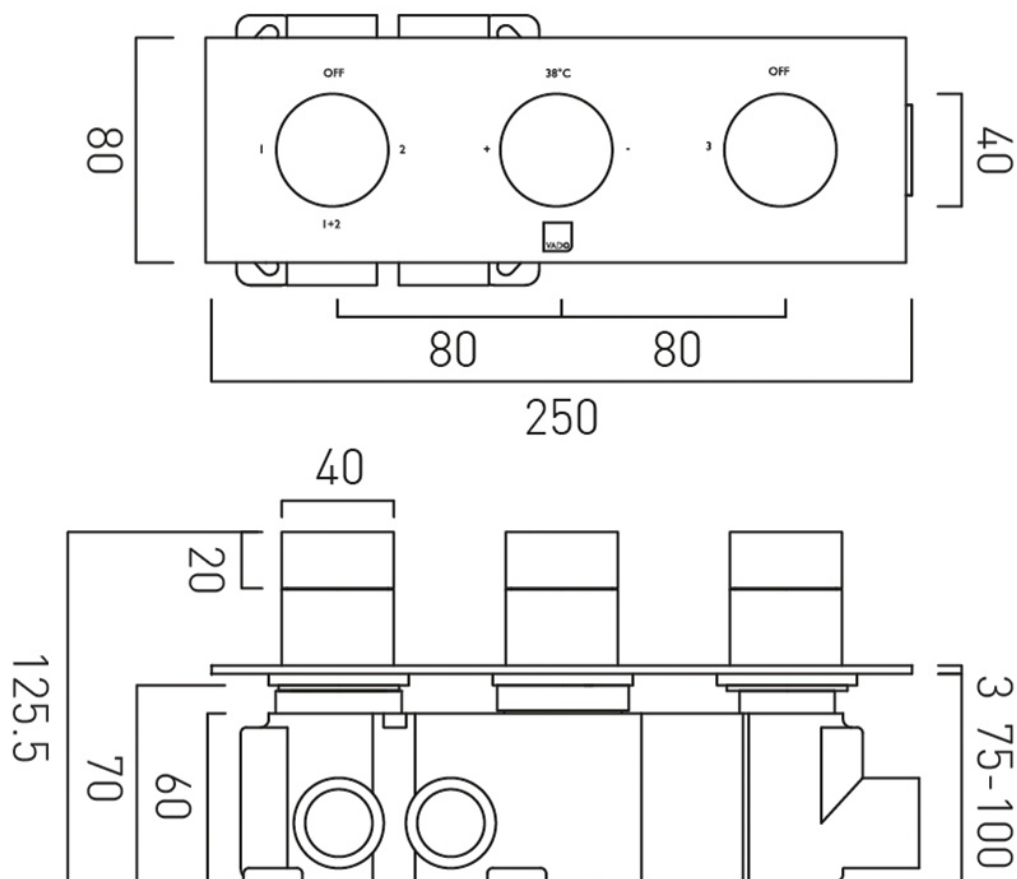

SPECIFICATION SHEET

COLLECTION: KNURLED ACCENTS

PRODUCT CODE: TAB-128/3-H-CPK

DESCRIPTION:

Tablet Knurled Accents 3 outlet 3 handle horizontal concealed thermostatic shower valve with all-flow function
thermostatic cartridge V-704-34S
diverter cartridge FL-802-33/2MX
flow cartridge TAB-002A-3/4
2 x 3/4" female inlets / 3 x 3/4" female outlets
includes 3/4" - 1/2" adaptors
supplied with mortar/tile guard
min-max wall mount 75-100mm
optimum installation depth 87mm
MOP - 0.2 bar LP (shower) 1.0 bar MP (bath)

FINISH:

Chrome

MINIMUM OPERATING PRESSURE:

0.2 bar LP (shower) 1.0 bar MP (bath)

FLOW RATE AT 3.0 BAR FLOW PRESSURE:

outlet 1 30.1 outlet 2 30.1 outlet 3 33.2 l/min

15 year guarantee

tel: 01934 744466
email: sales@vado.com
www.vado.com

where inspiration flows
taps | showering | accessories

TECHNICAL DRAWING

COLLECTION: KNURLED ACCENTS

PRODUCT CODE: TAB-128/3-H-CPK

tel: 01934 744466
email: sales@vado.com
www.vado.com

where inspiration flows
taps | showering | accessories