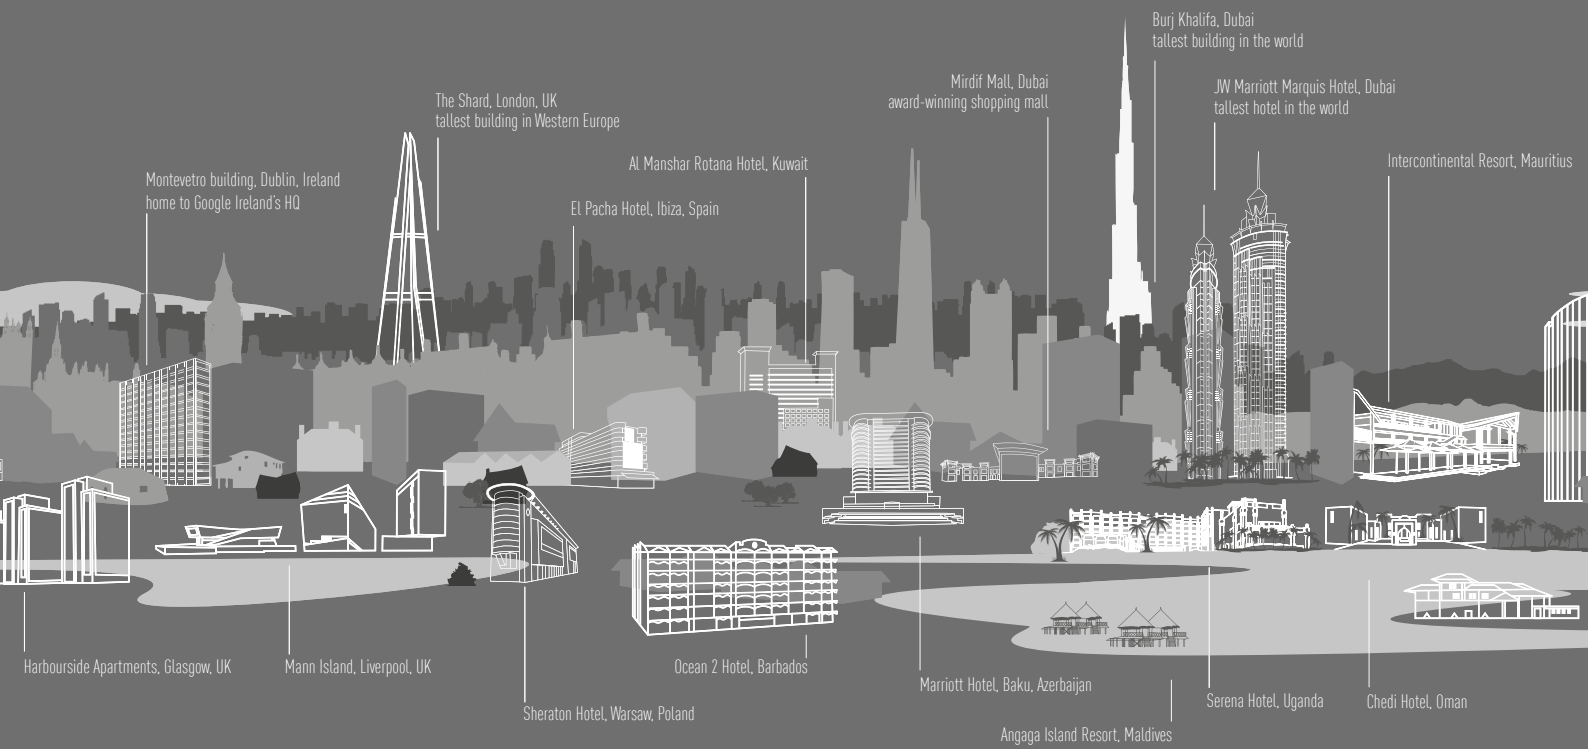

The **VADO** cityscape shows the variety of prestigious projects we have been involved with around the world.

Angaga Island Resort, Maldives – Four star resort in the centre of the South Ari Atoll

El Pacha Hotel, Ibiza – Luxury hotel near Puerto de Ibiza

Sheraton Warsaw, Poland – Five star luxury hotel located in the heart of Poland's capital city

The Chedi Muscat, Oman – Located between the Al Hajar Mountains and the Gulf of Oman the luxury hotel is heavily influenced by traditional Omani architecture

The Regal Hotel, Hong Kong –
Deluxe five star hotel in Causeway Bay

The Datai Langkawi, Malaysia – Luxury resort located in an ancient rainforest

Ubor Towers, Dubai – Residential and commercial
263m high tower overlooking Dubai's Business Bay

360 Beach Bar Jumeirah Beach Hotel, U.A.E
 Abu Dhabi Golf Club, U.A.E
 Acajou Beach Resort, Seychelles
 Al Fahim Tower, Dubai, U.A.E.
 Al Manshar Rotana Hotel, Kuwait
 Al Manzil Downtown Hotel, Dubai, U.A.E.
 Al Muraikh Tower, Doha, Qatar
 Al-Ahliyya Amman University, Jordan
 Alva Hotel Apartments, Cyprus
 Amwaj Rotana Hotel, Dubai, U.A.E.
 Anantara Desert Island Resort & Spa, Sir Bani Yas Island, U.A.E.
 Angaga Island Resort and Spa, Maldives
 Bank Mellli, Iran
 Blue Water Hotel, Antigua
 Bulgari Hotels & Resorts
 BurJuman Arjaan by Rotana, Dubai, U.A.E.
 Central Market, Abu Dhabi, U.A.E.
 Centro Hotels by Rotana
 - ADNEC, Abu Dhabi, U.A.E.
 - Yas Island, Abu Dhabi, U.A.E.
 Club Med
 Colombo Courtyard Boutique Hotel & Spa, Sri Lanka
 Desert Island Resort & Spa by Anantara, Abu Dhabi, U.A.E.
 Dubai Yacht
 Eastern & Oriental Hotel, Malaysia
 El Hotel Pacha, Ibiza
 Emirates Golf Club, Dubai, U.A.E.
 Four Seasons Hong Kong Hotel, China
 Fraser Suites, Qatar