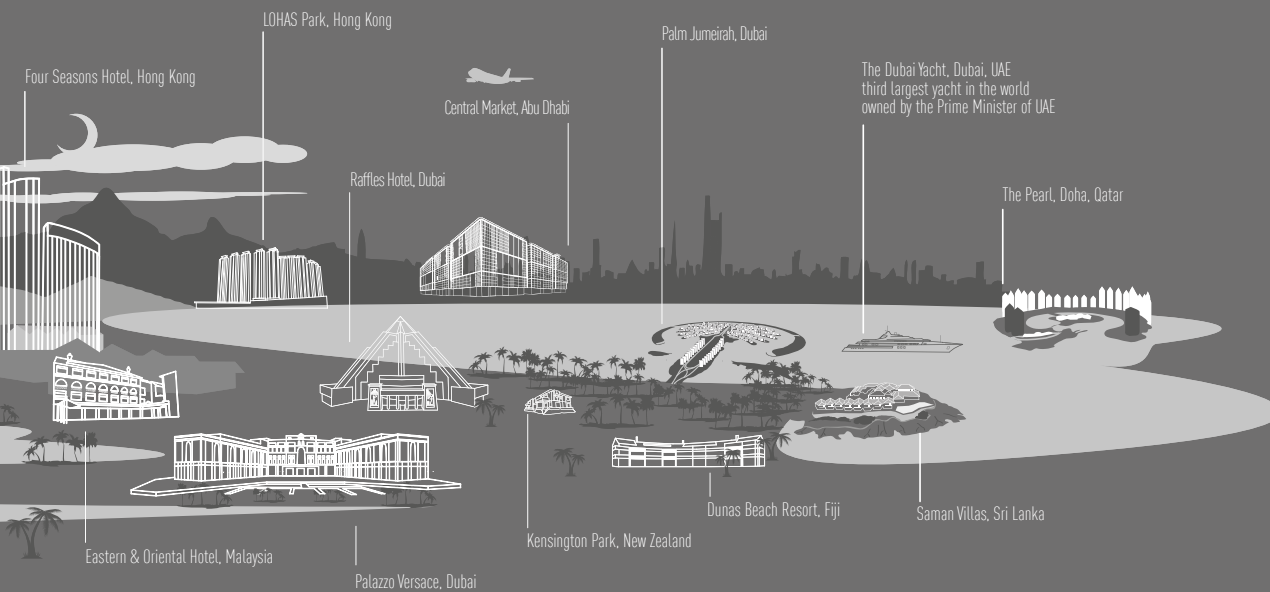

The **VADO** cityscape shows the variety of prestigious projects we have been involved with around the world.

Angaga Island Resort, Maldives – Four star resort in the centre of the South Ari Atoll

El Pacha Hotel, Ibiza – Luxury hotel near Puerto de Ibiza

Sheraton Warsaw, Poland – Five star luxury hotel located in the heart of Poland's capital city

The Chedi Muscat, Oman – Located between the Al Hajar Mountains and the Gulf of Oman the luxury hotel is heavily influenced by traditional Omani architecture

The Regal Hotel, Hong Kong –
Deluxe five star hotel in Causeway Bay

The Datai Langkawi, Malaysia – Luxury resort located in an ancient rainforest

Ubor Towers, Dubai – Residential and commercial
263m high tower overlooking Dubai's Business Bay

Matakauri Lodge, New Zealand – An alpine lakeside retreat on Lake Wakatipu

Global Residential

Almond Apartments, Kenya
 Ayla Apartments, Jordan
 Dallah Al Baraka Apartments, Saudi Arabia
 Dongjiao Villas, Shanghai, China
 English Point Marina, Kenya
 Holiday International Hotel, U.A.E.
 Kitisuru Country Villas, Kenya
 Lateral Holdings Group of Companies, Mauritius
 Lavington Villas, Kenya
 Lichtenstein Castle, South Africa
 Lohas Park, Hong Kong