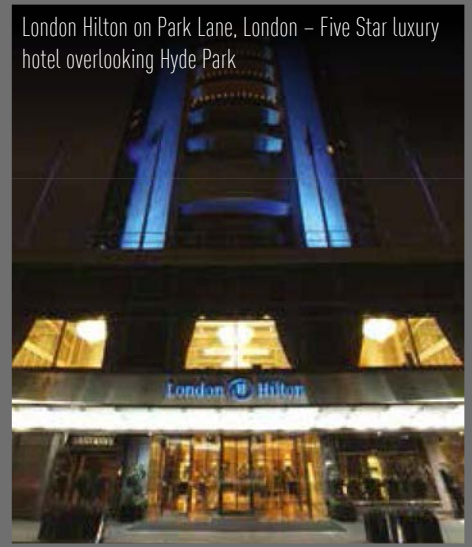

project references

VADO

Le Méridien Piccadilly, London – Landmark Hotel in Piccadilly Circus

London Hilton on Park Lane, London – Five Star luxury hotel overlooking Hyde Park

The Shard, London – Western Europe's tallest building