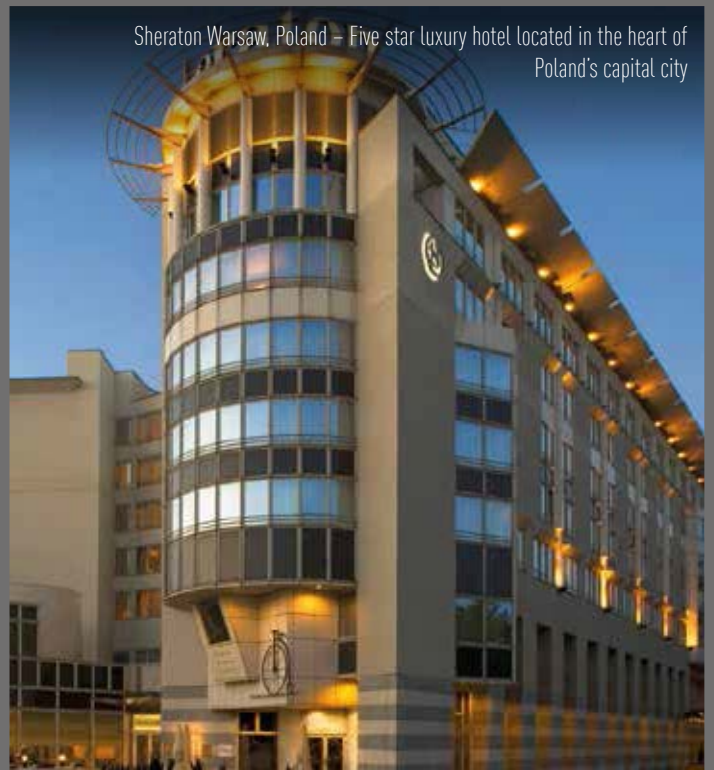

The **VADO** cityscape shows the variety of prestigious projects we have been involved with around the world.

Angaga Island Resort, Maldives – Four star resort in the centre of the South Ari Atoll

El Pacha Hotel, Ibiza – Luxury hotel near Puerto de Ibiza

Sheraton Warsaw, Poland – Five star luxury hotel located in the heart of Poland's capital city

The Chedi Muscat, Oman – Located between the Al Hajar Mountains and the Gulf of Oman the luxury hotel is heavily influenced by traditional Omani architecture

The Regal Hotel, Hong Kong –
Deluxe five star hotel in Causeway Bay

The Datai Langkawi, Malaysia – Luxury resort located in an ancient rainforest

Ubor Towers, Dubai – Residential and commercial
263m high tower overlooking Dubai's Business Bay