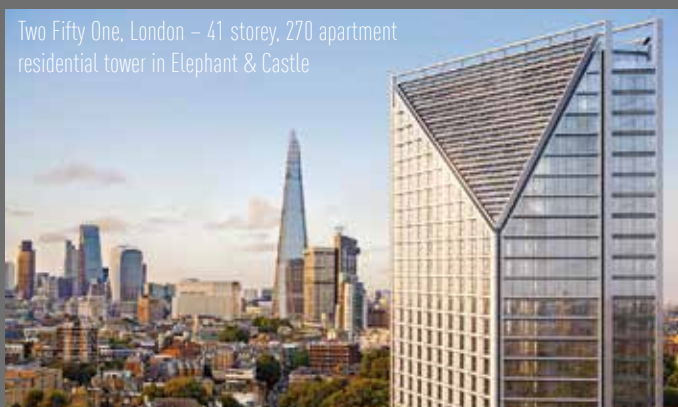

Peckforton Castle, Tarporley
 Pembroke College, Oxford University
 Q Hotels Group Limited
 Radisson Blu Hotels and Resorts
 Staybridge Suites
 Staycity, York
 The Cornwall Hotel Spa and Estate, St Austell
 The Lincoln Hotel, Lincoln
 The Moran Hotel
 The Shard of Glass, London
 The Swan, Wedmore
 The Zig Zag Building, London
 Thistle Hotels
 – Cardiff
 – Exeter
 – Glasgow
 – Liverpool
 – London
 – St Albans
 Twickenham Rugby Stadium
 Vita Student Housing

Two Fifty One, London – 41 storey, 270 apartment residential tower in Elephant & Castle

UK Residential

A C Lloyd Ltd.
Abbey Crescent
Abbey Developments Ltd.
Adlington
Allison Homes
Arley Homes North West Ltd.
Banner Homes Group Ltd.
Bargate Homes Ltd.
Baxter Homes Ltd.
Beechcroft Developments Ltd.
Ben Bailey Homes Ltd.
Berkeley Group
Bett Homes Ltd.
Branley Homes
Bugler Homes Ltd.
Cala Homes
Campbell Buchanan
Cannon Kirk
Chelsteen Homes Ltd.
Churchill Retirement Living
City Suites Manchester Ltd.
Colaren Homes Ltd.
Comer Homes