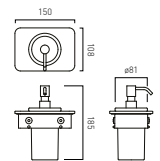

Muse Soap Dispenser with 150mm White Glass Insert
(for use with MUS-184-45 / MUS-184-60)

- MUS-082B-WHT-CP
- MUS-082B-WHT-MW
- MUS-082B-WHT-SBR

- Step
  One
- Step
  Two
- Step
  Three
- Step
  Four
- Step
  Five
- Step
  Six

Finishing Touches