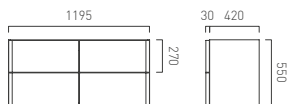

Wall Hung Vanity Unit 1200mm Wide with 4 Drawers

- CAM-F1200-AW
- CAM-F1200-CB
- CAM-F1200-PC
- CAM-F1200-AB
- CAM-F1200-NO