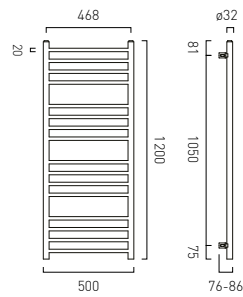

Available In

- Matt Black
- Matt White

Towel Warmer

Towel ladder warmers are both functional and luxurious, providing a stylish way to warm and dry towels. Their ladder-like design adds a touch of elegance to your bathroom while ensuring your towels are cozy and ready to use.

**Muse Heated Towel Rail
1200x500mm Round***

● MUS-HTR-R01200-MB

● MUS-HTR-R01200-MW

Step
One

Step
Two

Step
Three

Step
Four

Step
Five

Step
Six

Finishing Touches

*Please see website for further technical information www.vado.com.