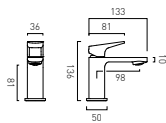

1. Available In
2. Chrome
   - Matt Black
   - Matt White
   - Satin Brass

Levered Mini Mono Basin Mixer

MP

- CAM-200M/SB-CP
- CAM-200M/SB-MB
- CAM-200M/SB-MW
- CAM-200M/SB-SBR