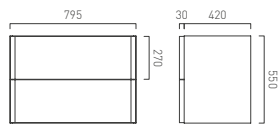

Wall Hung Vanity Unit 600mm Wide with 2 Drawers

- CAM-F600-AW
- CAM-F600-CB
- CAM-F600-PC
- CAM-F600-AB
- CAM-F600-NO

Wall Hung Vanity Unit 800mm Wide with 2 Drawers

- CAM-F800-AW
- CAM-F800-CB
- CAM-F800-PC
- CAM-F800-AB
- CAM-F800-NO