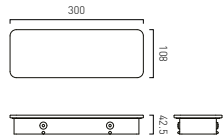

Muse Glass Shelf Insert 300mm
(for use with MUS-184-45 / MUS-184-60)

- MUS-085-30-BLK
- MUS-085-30-WHT