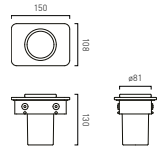

Muse Frosted Glass Tumbler with 150mm Glass Insert
(for use with MUS-184-45 / MUS-184-60)

- MUS-083-BLK
- MUS-083-WHT