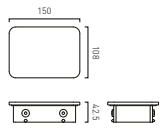

Muse Glass Shelf Insert 150mm
(for use with MUS-184-45 / MUS-184-60)

- MUS-085-15-BLK
- MUS-085-15-WHT