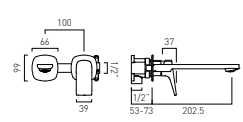

Tap Selection

Available In

- Chrome
- Matt Black
- Matt White
- Satin Brass

Bathing

Bath taps play a crucial role in elevating your bathing experience, **Cameo** boasts both wall and deck mounted options to complement your design scheme.