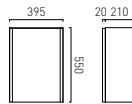

Wall Hung Cloakroom Unit 400mm Wide with Reversible Door

- CAM-F400WH-AW
- CAM-F400WH-CB
- CAM-F400WH-PC
- CAM-F400WH-AB
- CAM-F400WH-NO