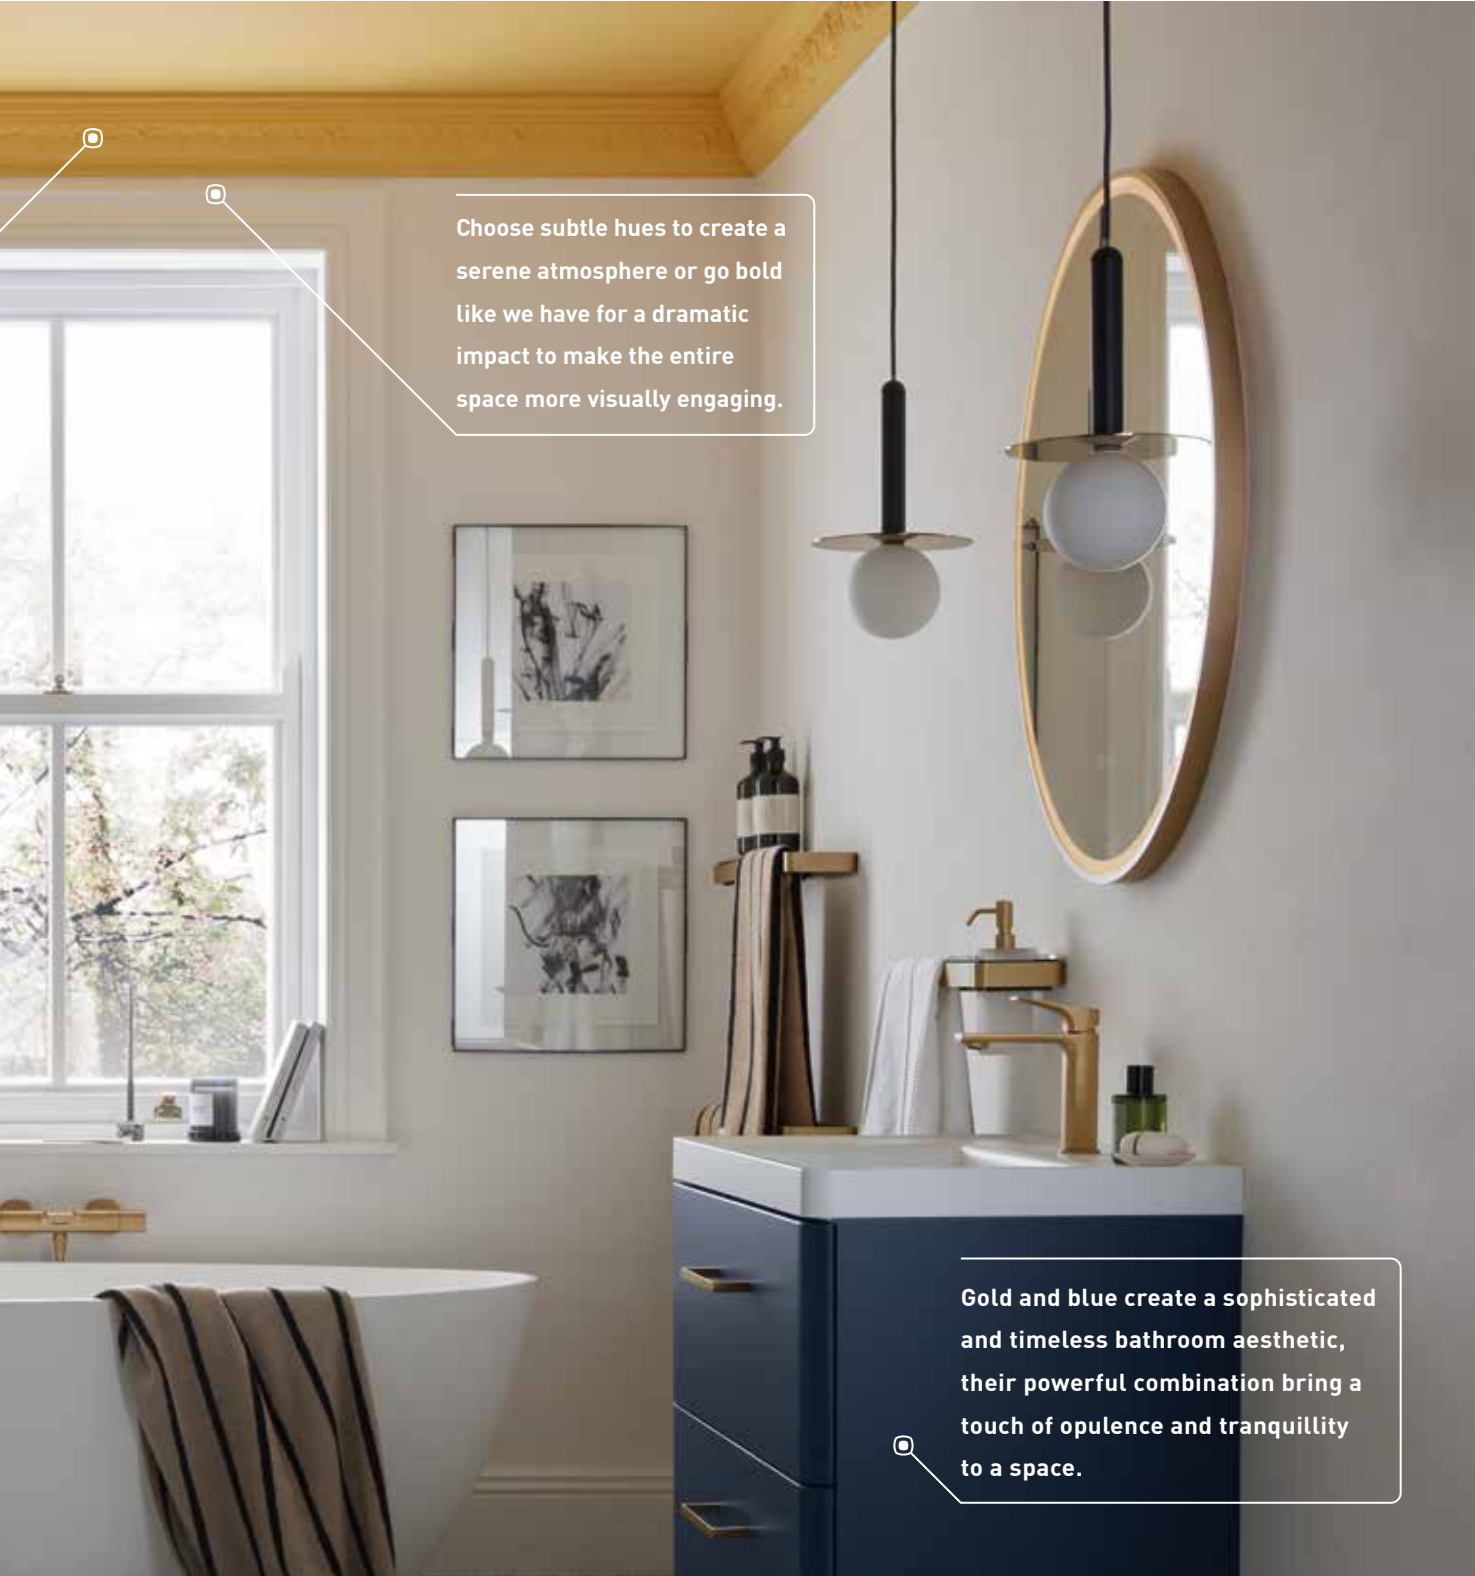

Choose subtle hues to create a serene atmosphere or go bold like we have for a dramatic impact to make the entire space more visually engaging.

Gold and blue create a sophisticated and timeless bathroom aesthetic, their powerful combination bring a touch of opulence and tranquility to a space.

Luxurious home bathing experiences.