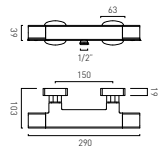

1. Available In
2. Chrome
   - Matt Black
   - Matt White
   - Satin Brass

Exposed shower valves and kits provide a stylish and industrial aesthetic, showcasing the beauty of the plumbing design. With various finishes and configurations, they add a bold statement to your bathroom.

Wall Mounted Thermostatic Exposed Shower Bar Valve

MP

- CAM-149T-CP
- CAM-149T-MB
- CAM-149T-MW
- CAM-149T-SBR