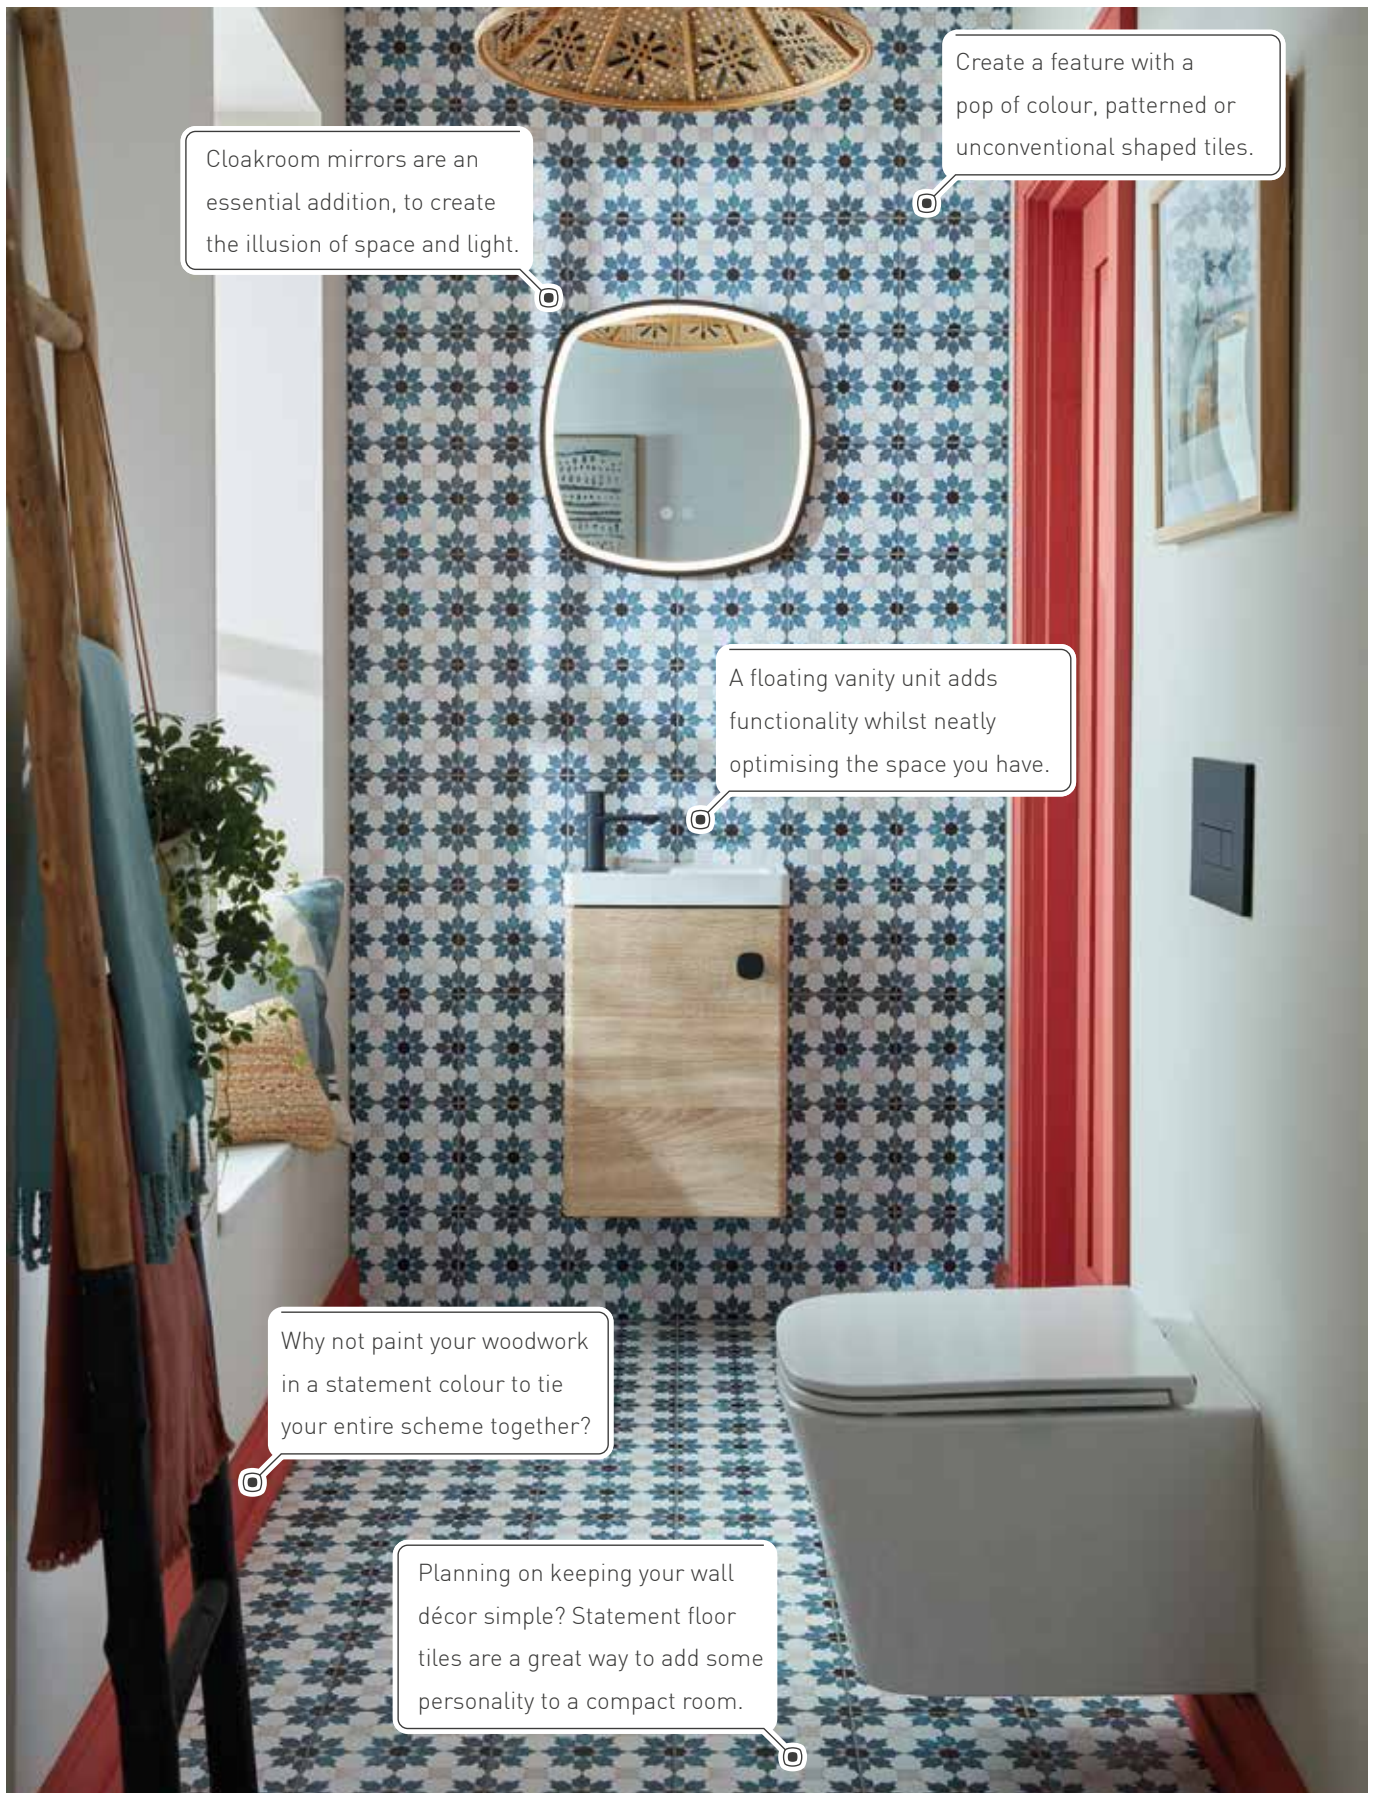

Wall panelling in the bathroom adds a touch of classic elegance and texture. Whether it's beadboard or sleek panels, this design element can transform walls, to create visual interest.

Serene and refreshing.

Vertical linear metro tiles provide a modern aesthetic; perfect for creating a visually interesting and dynamic backdrop.

Use a curved-topped shower screen to create a fluid and inviting feel; a subtle way to add a touch of elegance to your bathroom.

*Tiny spaces,
big impact.*

Despite being the smallest room in the home, a cloakroom is the place where you can really show off your unique, individual style to impress your guests.

Small basins need small taps, we have you covered.
See page 61