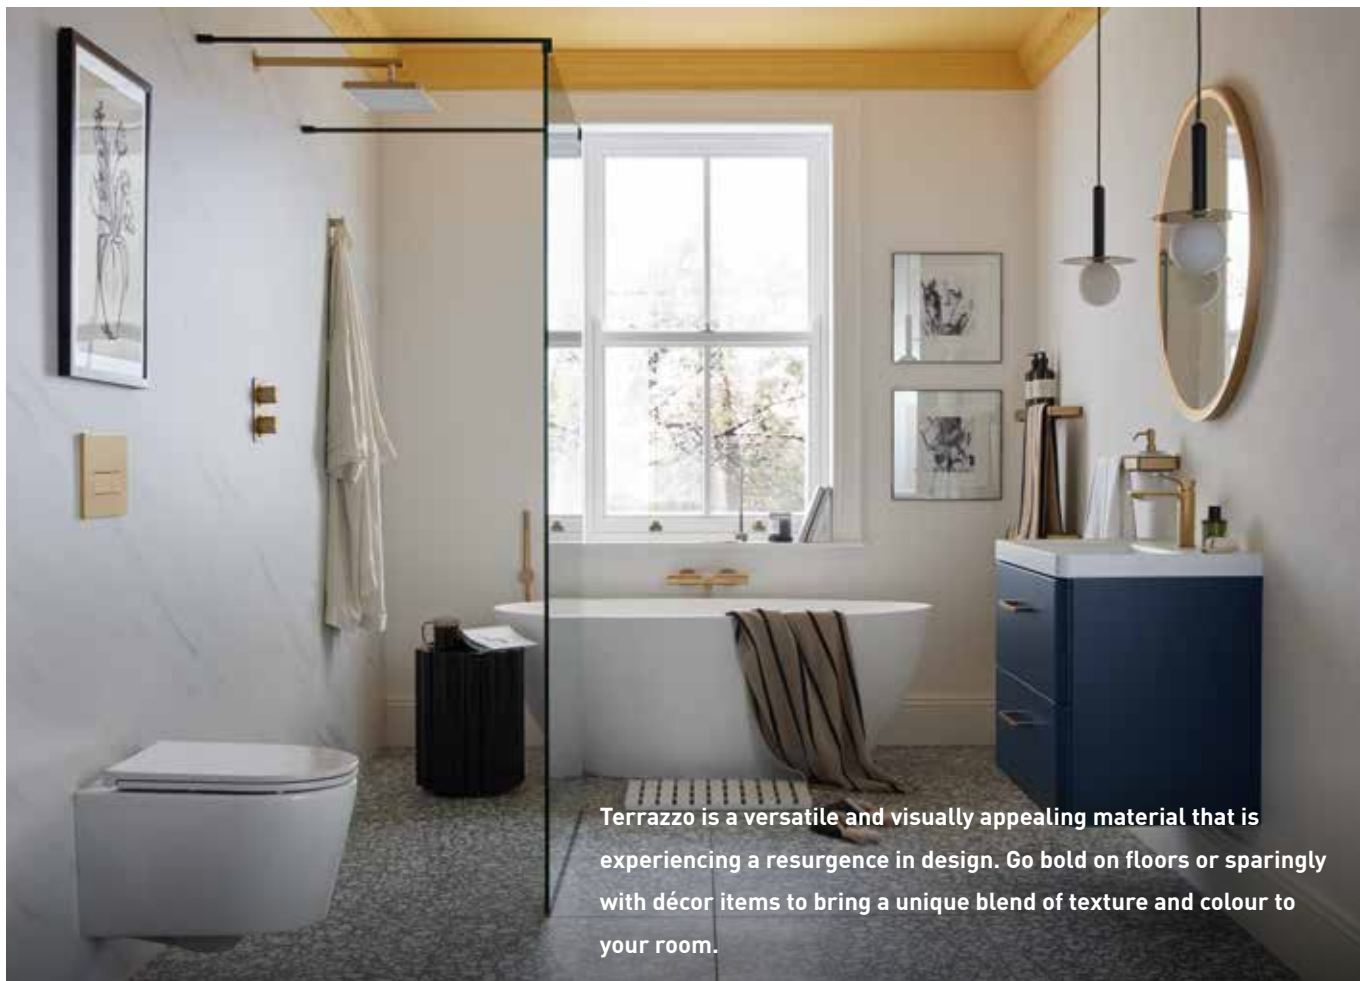

Terrazzo is a versatile and visually appealing material that is experiencing a resurgence in design. Go bold on floors or sparingly with décor items to bring a unique blend of texture and colour to your room.