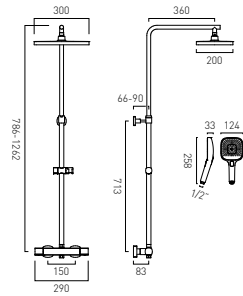

Wall Mounted Thermostatic Exposed Shower Bar Valve

MP

- CAM-149T-CP
- CAM-149T-MB
- CAM-149T-MW
- CAM-149T-SBR

Wall Mounted Thermostatic Exposed Shower Column

MP

- CAM-149T-RRK-CP
- CAM-149T-RRK-MB
- CAM-149T-RRK-MW
- CAM-149T-RRK-SBR