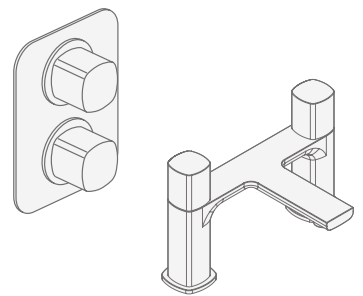

Step
Three

Which tap are you?

- Choose from leverless or levered tap handles depending on your desired look and be reassured that our taps deliver exceptional water flow even at 0.2 bar water pressure.
- Wall mounted and extended basin mixers are the perfect pairing with one of our countertop bowls.
- Select your preferred tap style and then choose from one of our four statement colours: chrome, matt black, matt white and satin brass.

Step
Four

Bath or shower?

- We have a range of choices from the simplicity of a mini kit to the versatility of a slide rail or the luxury of an overhead shower.
- With a choice of deck or wall mounted bath shower mixers for over bath showering, or a concealed valve paired with a bath spout or discreet bath filler waste, there is a choice to suit you.
- Merlyn's screens are a perfect match to complete your bathroom.