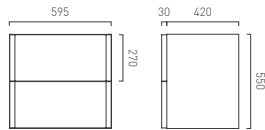

Wall Hung Vanity Unit 600mm Wide with 2 Drawers

- CAM-F600-AW
- CAM-F600-CB
- CAM-F600-PC
- CAM-F600-AB
- CAM-F600-NO

Wall Hung Vanity Unit 800mm Wide with 2 Drawers

- CAM-F800-AW
- CAM-F800-CB
- CAM-F800-PC
- CAM-F800-AB
- CAM-F800-NO