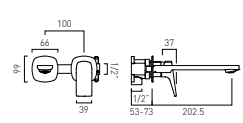

Levered Wall Mounted Basin Mixer

MP

- CAM-209S-CP
- CAM-209S-MB
- CAM-209S-MW
- CAM-209S-SBR