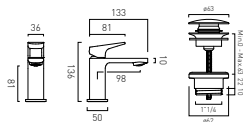

Levered Mini Mono Basin Mixer + Universal Basin Waste

MP

- CAM-200M/CC-CP
- CAM-200M/CC-MB
- CAM-200M/CC-MW
- CAM-200M/CC-SBR