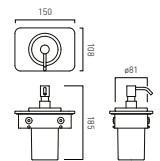

Muse Soap Dispenser with 150mm Black Glass Insert
(for use with MUS-184-45 / MUS-184-60)

- MUS-082B-BLK-CP
- MUS-082B-BLK-MB
- MUS-082B-BLK-SBR