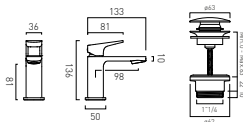

Levered Mini Mono Basin Mixer for Low Pressure System + Universal Basin Waste

LP

- CAM-200M/CC-LP-CP
- CAM-200M/CC-LP-MB
- CAM-200M/CC-LP-MW
- CAM-200M/CC-LP-SBR