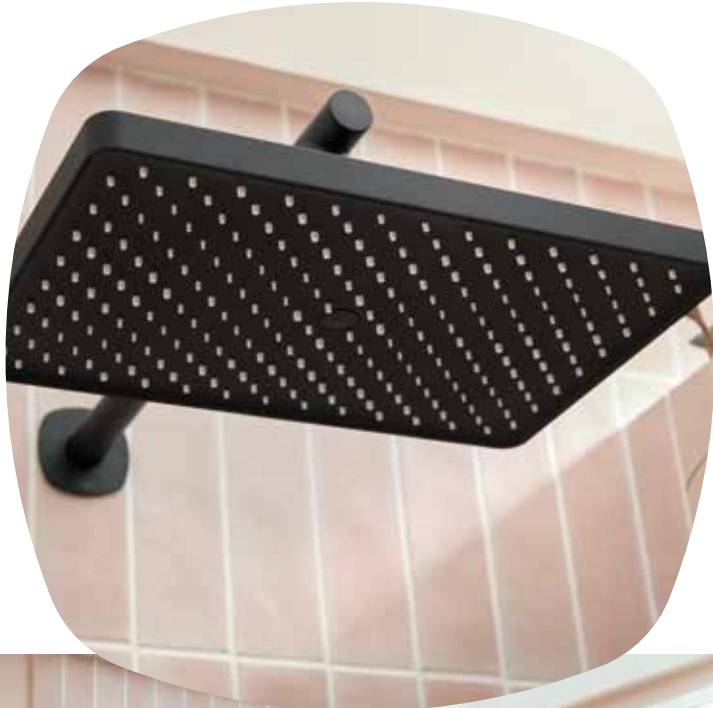

Vertical linear metro tiles provide a modern aesthetic; perfect for creating a visually interesting and dynamic backdrop.