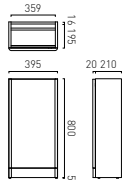

Vanity Units

1. Available In
2. Arctic White
   - Cove Blue
   - Pink Clay
   - Atlantic Blue
   - Natural Oak

Floor Mounted Cloakroom Unit 400mm Wide with Reversible Door

- CAM-F400FM-AW
- CAM-F400FM-CB
- CAM-F400FM-PC
- CAM-F400FM-AB
- CAM-F400FM-NO