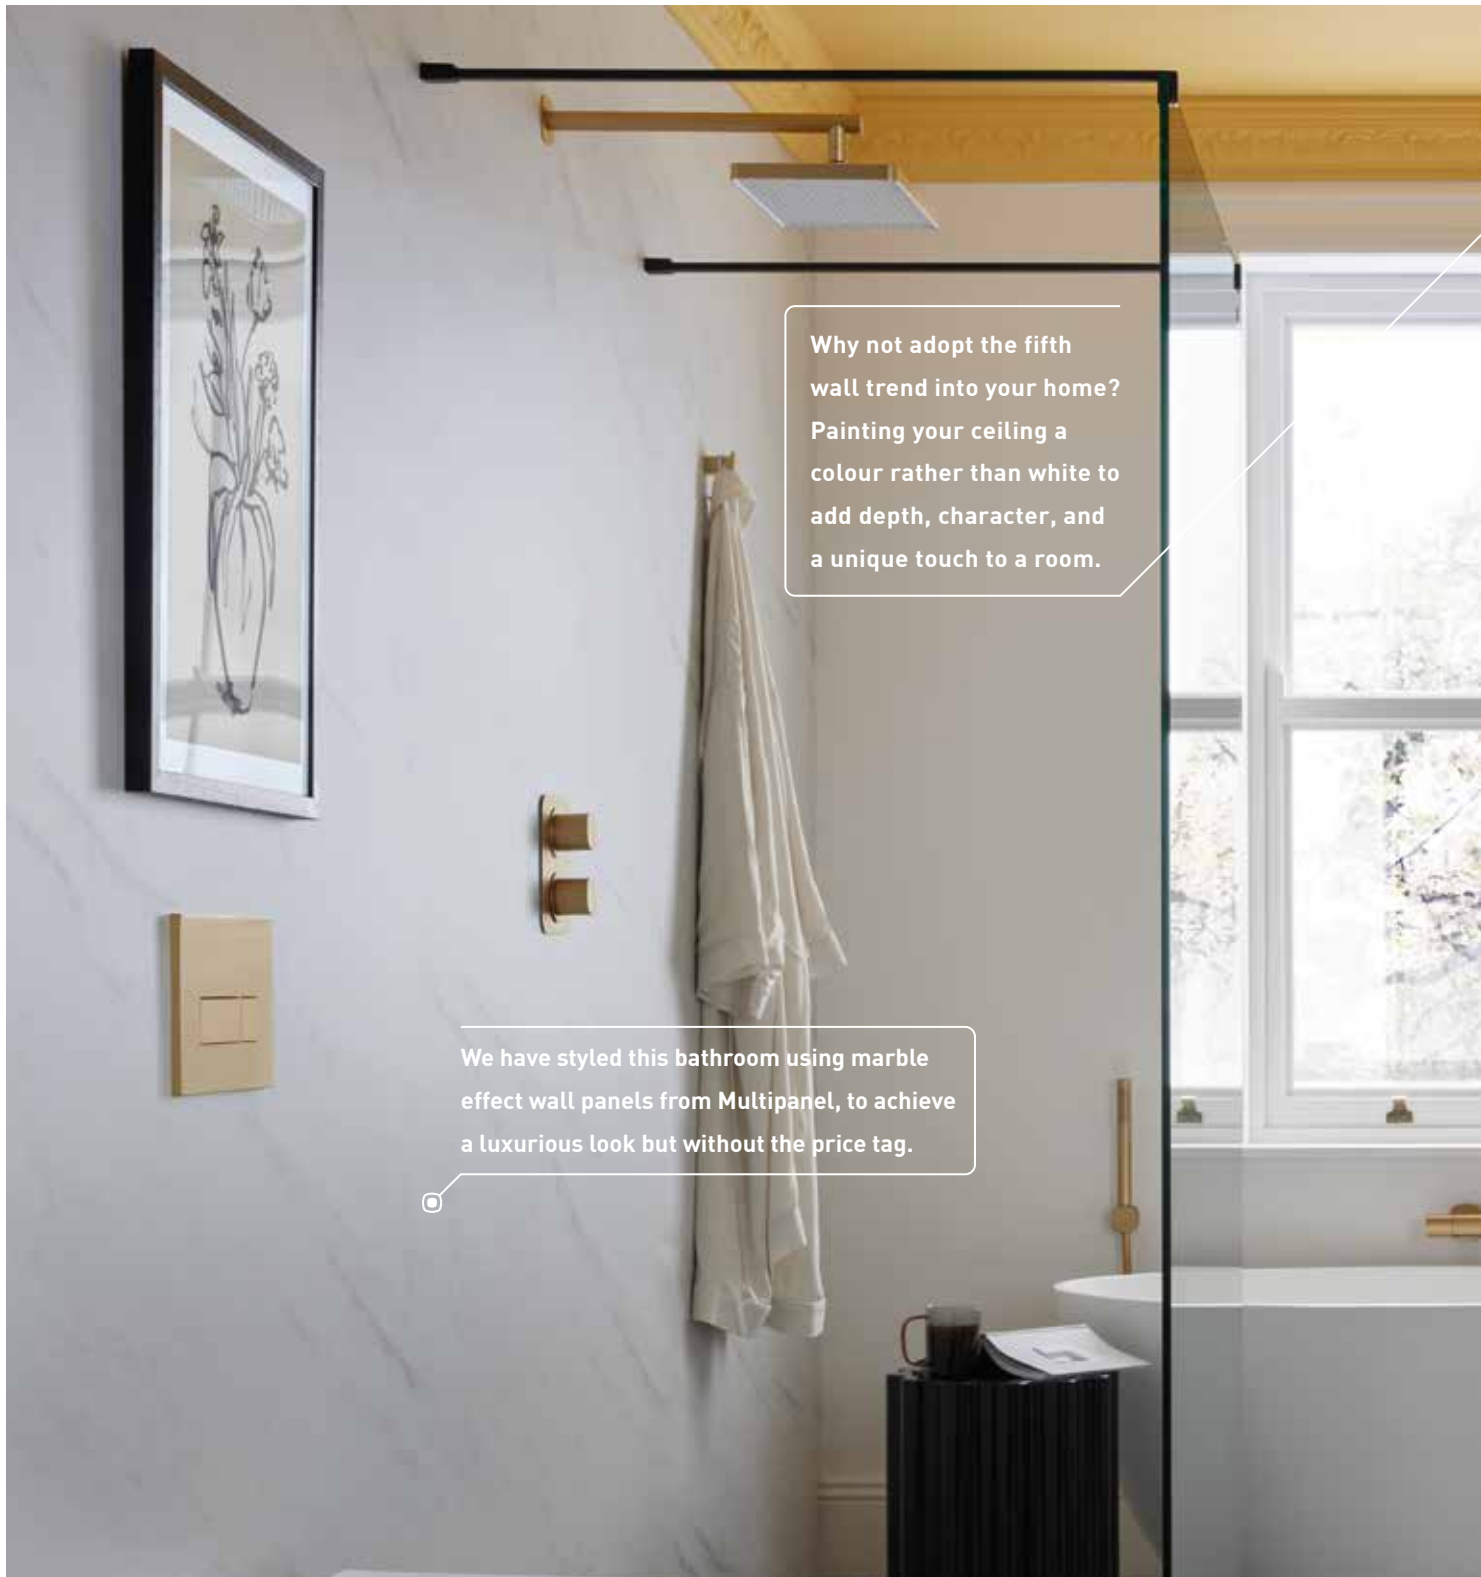

Why not adopt the fifth wall trend into your home? Painting your ceiling a colour rather than white to add depth, character, and a unique touch to a room.

We have styled this bathroom using marble effect wall panels from Multipanel, to achieve a luxurious look but without the price tag.

Create a spa-like atmosphere that makes you feel like you're on a getaway every time you step into your bathroom.

Bathing spaces of this nature are all about luxury and functionality, think sleek fixtures, plush towels, and a rainfall showerhead for that extra touch of indulgence.