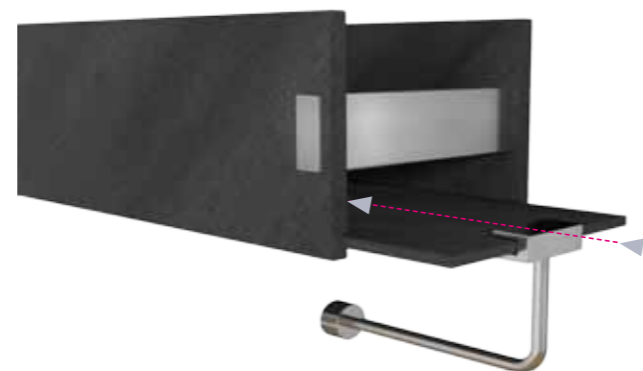

- 1) Le mensole porta oggetti, fornite in tre misure (cm. 30-45-60).
- 2) La mensola porta phon, con foro diametro cm. 6.
- 3) Gancio porta carta da applicare alle mensole.

It has been designed to be a handrail-towel rail with 5 different measures (cm. 30-60-90-120-150). Inside the groove you can also add:

- 1) The shelf as objects-box, available in 3 measures (cm. 30-45-60)
- 2) The hair dryer holder shelf, with a 6 cm diameter
- 3) The additional toilet paper holder hook, to be inserted on the shelves