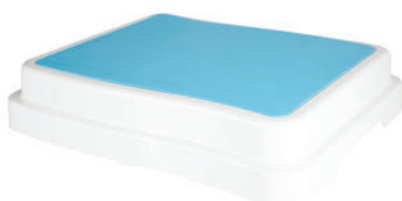

BATH STEP

- Provides safety and security when stepping in and out of the bath tub
- Extra-large platform
- Complete textured finished top for slip-resistant safety and comfort
- Suitable for users up to 190kg/418lb/30st

CODE	DIMENSIONS (HxWxD)
PA661422	102 x 502 x 406
Packaging: Full colour box