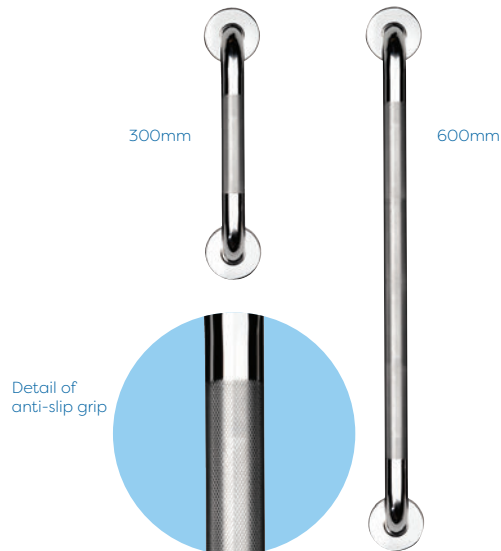

## 300MM STAINLESS STEEL STRAIGHT GRAB BARS

- 32mm Diameter bar for easier gripping
- Suitable for users up to 100kg/220lbs/15st 10lbs when fitted to a solid wall
- Corrosion-resistant, suitable for use in 'wet' showering areas
- Concealed fixings
- Fixings not included

## 600MM STAINLESS STEEL STRAIGHT GRAB BARS

- 32mm Diameter bar for easier gripping
- Suitable for users up to 100kg/220lbs/15st 10lbs when fitted to a solid wall
- Corrosion-resistant, suitable for use in 'wet' showering areas
- Concealed fixings
- Fixings not included

## STAINLESS STEEL ANGLED GRAB BARS

- Angled support bar for hand and forearm
- 32mm Diameter bar for easier gripping
- Suitable for users up to 100kg/220lbs/15st 10lbs when fitted to a solid wall
- Corrosion-resistant, suitable for use in 'wet' showering areas
- Concealed fixings
- Fixings not included

## STAINLESS STEEL STRAIGHT GRAB BARS WITH ANTI-SLIP GRIP

- 32mm Diameter bar with anti-slip grip prevents wet hands slipping on the rail
- Suitable for users up to 100kg/220lbs/15st 10lbs when fitted to a solid wall
- Corrosion-resistant, suitable for use in 'wet' showering areas
- Concealed fixings
- Fixings not included