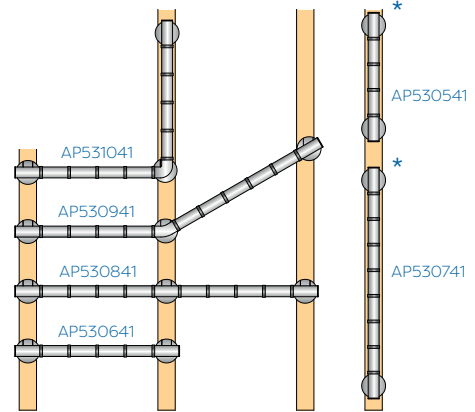

Grab 'n' Grip Grab Bars

GRAB 'N' GRIP GRAB BARS

- Contemporary grab bar design
- Soft ribbed grip provides additional comfort and support that prevents wet hands slipping on the rail
- Chrome ABS outer
- Steel core for added strength
- 32mm Diameter bar for easier gripping
- Provides confidence and stability
- Concealed fixings
- Suitable for users up to 100kg/220lbs/15st 10lbs when fitted to a solid wall
- Designed to suit 16" or 24" internal stud wall supports (*excludes products AP530541 & AP530741)
- Fixings not included