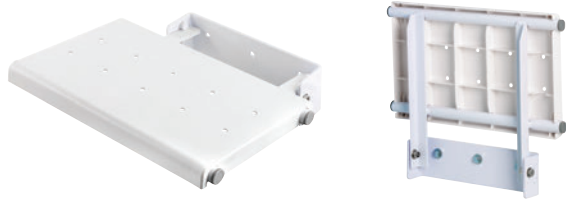

Shower & Bath Seating

WALL MOUNTED FOLD AWAY SHOWER SEAT

- Wall mounted shower seat
- Easy to clean
- Folds away neatly when not in use
- Wipe clean
- Suitable for users up to 90kg/198lbs/14st 2lbs when fitted to a solid wall
- Fixings not included

CODE	FINISH	DIMENSIONS (HxWxD)
AP230022	White	135 x 385 x 335mm
Packaging: Full colour box		

WHITE FOLD AWAY SHOWER SEAT

- Wall mounted shower seat
- Stainless steel bars and screws
- Folds away neatly when not in use
- Wipe clean
- Suitable for users up to 120kg/264lbs/18st 12lbs when fitted to a solid wall
- Fixings not included