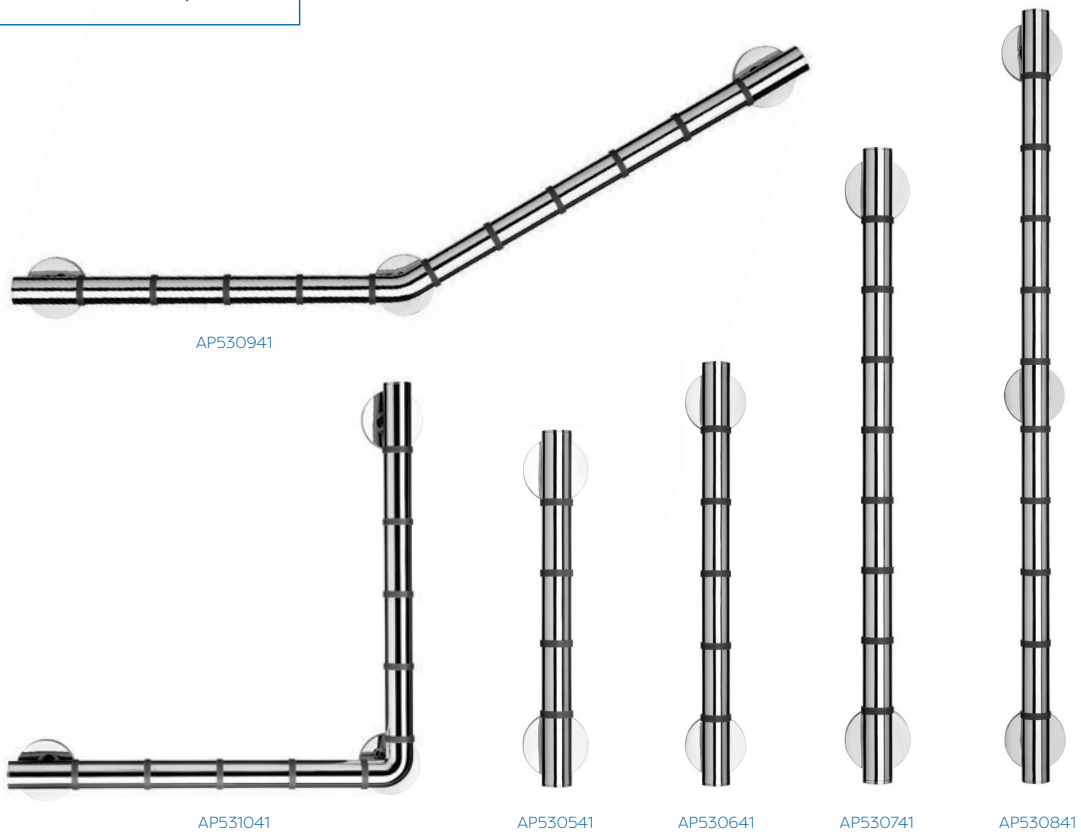

Scan the QR code to view our Grab 'n' Grip demonstration video or visit www.croydex.com