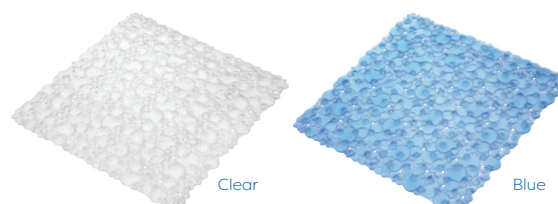

CODE	FINISH	DIMENSIONS (HxW)
AH220832	Clear	530 x 530mm
AH220824	Blue	530 x 530mm
Packaging: Polybag with euro slot