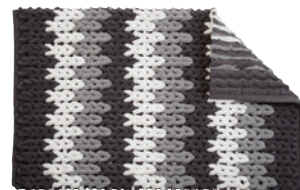

CODE	FINISH	DIMENSIONS (HxW)
AN170131	Grey/White	800 x 500mm
Packaging: Header card with hanger		

GREY, WHITE & YELLOW PATTERNED BATHROOM MAT

- Super soft mat cushions your feet
- Hand woven single ply chenille
- Slip-resistant backing
- Easy to clean, machine washable
- Fabric: 66% Polyester 34% Cotton