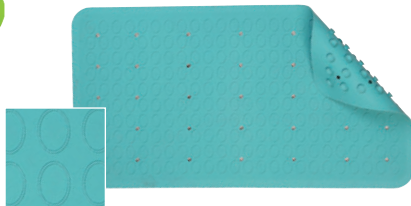

CODE	FINISH	DIMENSIONS (HxW)
AG220516H	Aqua	660 x 355mm
Packaging: Polybag with euro slot