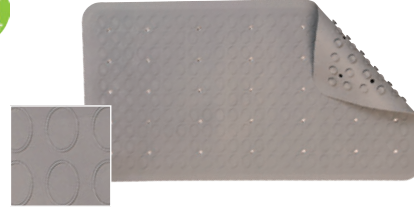

CODE	FINISH	DIMENSIONS (HxW)
AG220531H	Grey	660 x 355mm
Packaging: Polybag with euro slot		

RAISED OVAL RUBBER BATH MAT

- Treated with Hygiene 'n' Clean anti-microbial additive
- Made from natural rubber
- Machine washable
- Secure grip suction cups
- Slip-resistant* (see page 60)
- May not be suitable for latex allergy sufferers