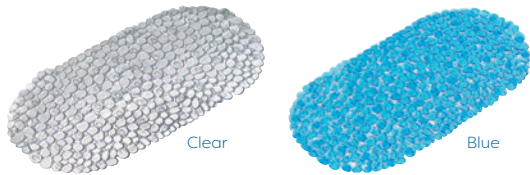

CODE	FINISH	DIMENSIONS (HxW)
AH220832	Clear	530 x 530mm
AH220824	Blue	530 x 530mm
Packaging: Polybag with euro slot		

Bath Mats

PEBBLES BATH MAT

- Secure grip suction cups
- Slip-resistant vinyl material* (see page 60)
- Easy to clean - hand washable
- Suitable for latex allergy sufferers