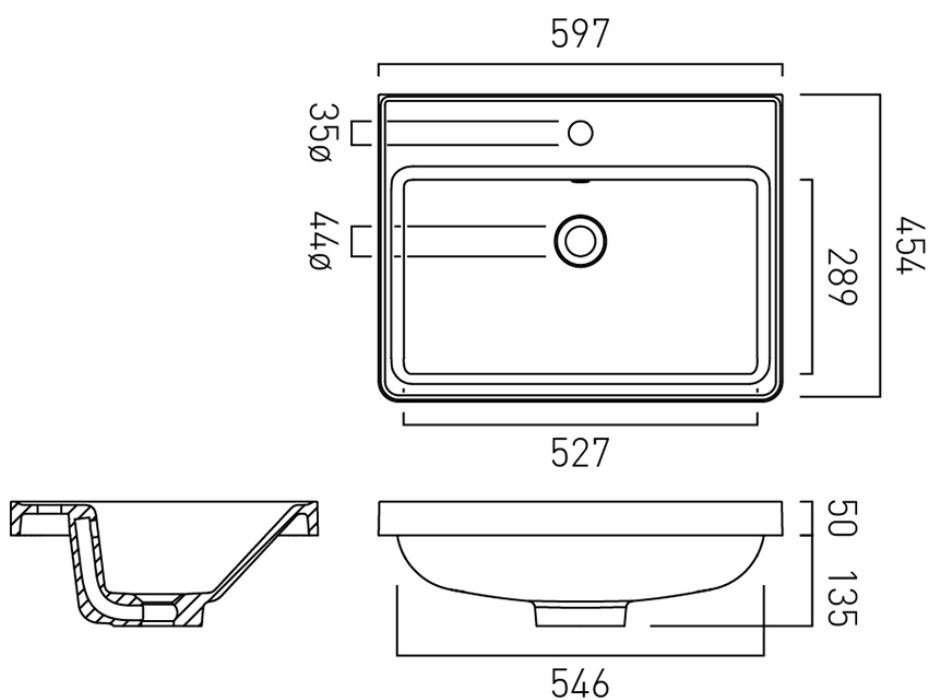

## SIZE

600mm

# SPECIFICATION SHEET

COLLECTION: CAMEO

PRODUCT CODE: CAM-BM6-PC

tel: 01934 744466  
email: [sales@vado.com](mailto:sales@vado.com)  
[www.vado.com](http://www.vado.com)

WHERE INSPIRATION FLOWS  
TAPS | SHOWERS | ACCESSORIES

# TECHNICAL DRAWING

COLLECTION: CAMEO  
PRODUCT CODE: CAM-BM6-PC

tel: 01934 744466  
email: sales@vado.com  
www.vado.com

WHERE INSPIRATION FLOWS  
TAPS | SHOWERS | ACCESSORIES