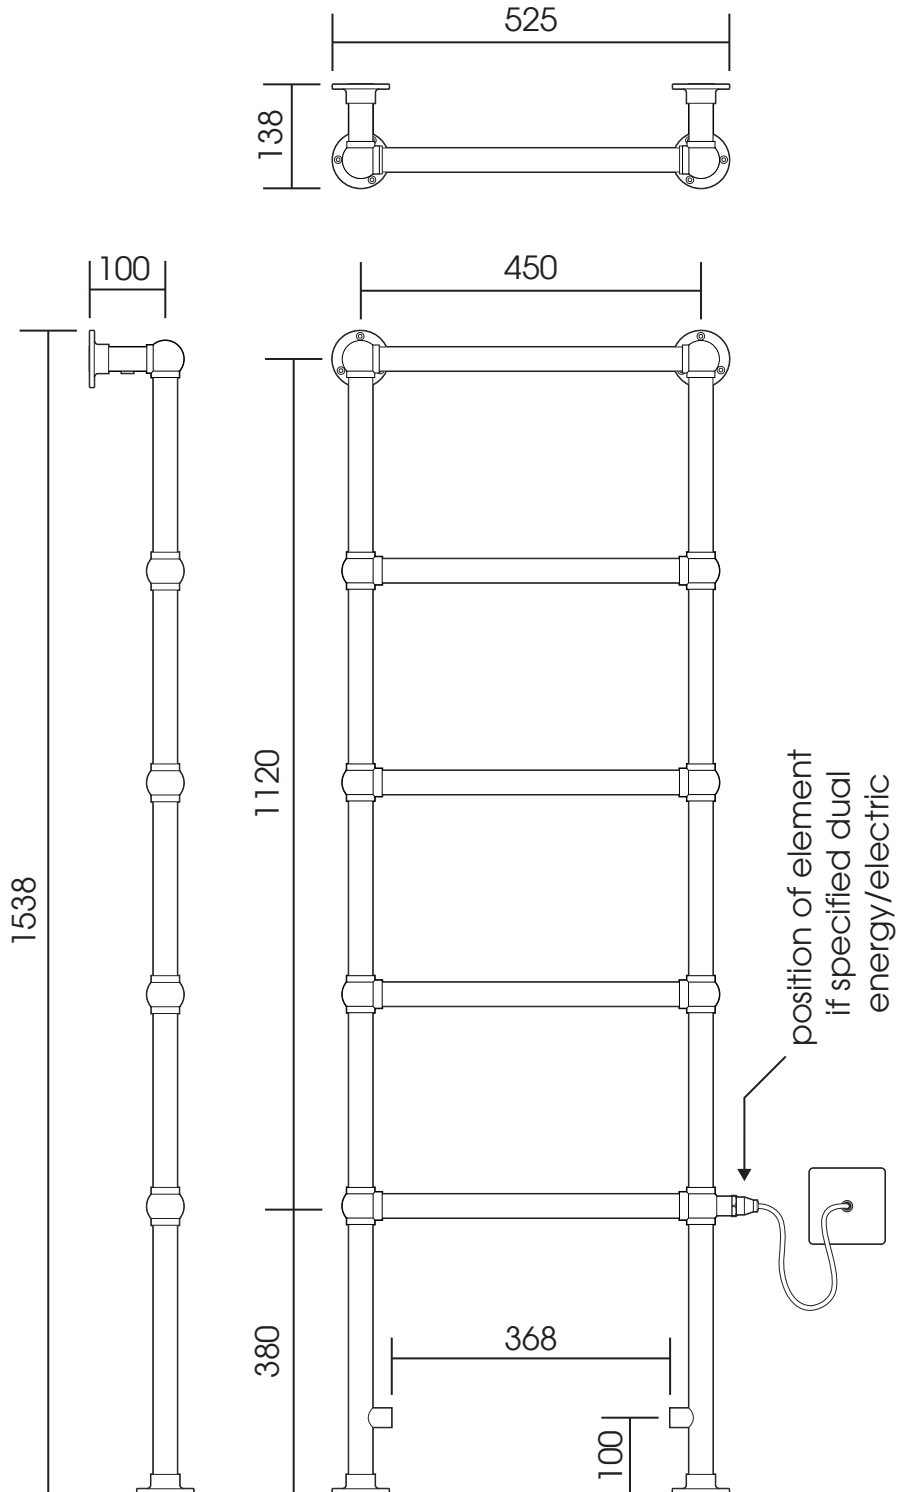

LG021D

Height: 1538

Tube \varnothing : 31.8

Width: 525

Output @ 50°C Δ T: 292 W

Depth: 138

Elec. element if specified: 150 W

All dimensions in millimetres

Manufactured from ISO/CEN CuZn30As (BS CZ126) brass tube

Vogue UK Ltd. reserve the right to alter specifications without prior notice.
All measurements are nominal dimensions only, and are not binding

SCALE 1:10