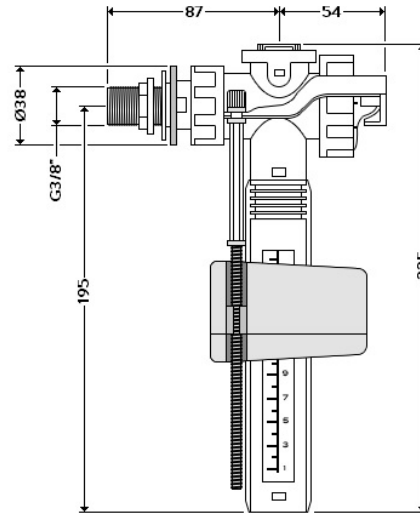

## TECHNICAL DATA SHEET

BRAND: AQUAZONE

AQUAECO SIDE INLET FILL VALVE WHITE/AQUA

### PRODUCT DATA

Range : AQUAECO  
Product code : AQE-T002-SI  
Finish/Colour : WHITE  
Product type : MECHANISM  
Material : PLASTIC  
Connection Size : 3/8"

### TECHNICAL INFORMATION

SIDE INLET FILL VALVE  
OPERATING PRESSURE RANGE 0.3 - 10 BAR  
ADJUSTABLE FLOAT 75MM  
CONNECTIONS: 3/8" IN BRASS

### SCOPE OF DELIVERY

INLET FILL VALVE  
INSTALLATION MANNUAL