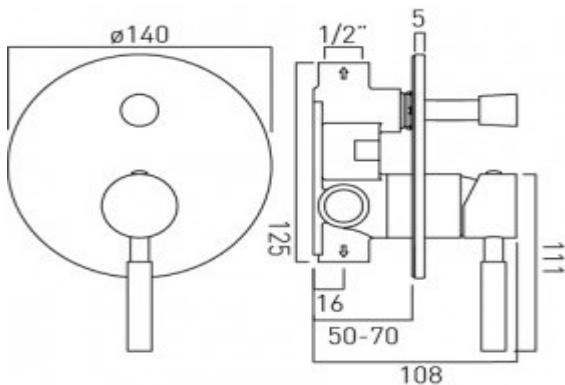

it's a personal experience
taps | showering | accessories

technical sheet

Brushed Gold: product code: ORI-147/A-BRG
Brushed Nickel: product code: ORI-147/A-BRN
Polished Gold: product code: ORI-147/A-PG
Bright Nickel: product code: ORI-147/A-BN

technical drawing:

description: concealed shower valve with diverter
single lever
wall mounted
ceramic cartridge CAR-K35A
2 x 1/2" female inlets
2 x 1/2" female outlets
min-max wall mount 50-70mm

finishes:
Brushed Gold
Brushed Nickel
Polished Gold
Bright Nickel